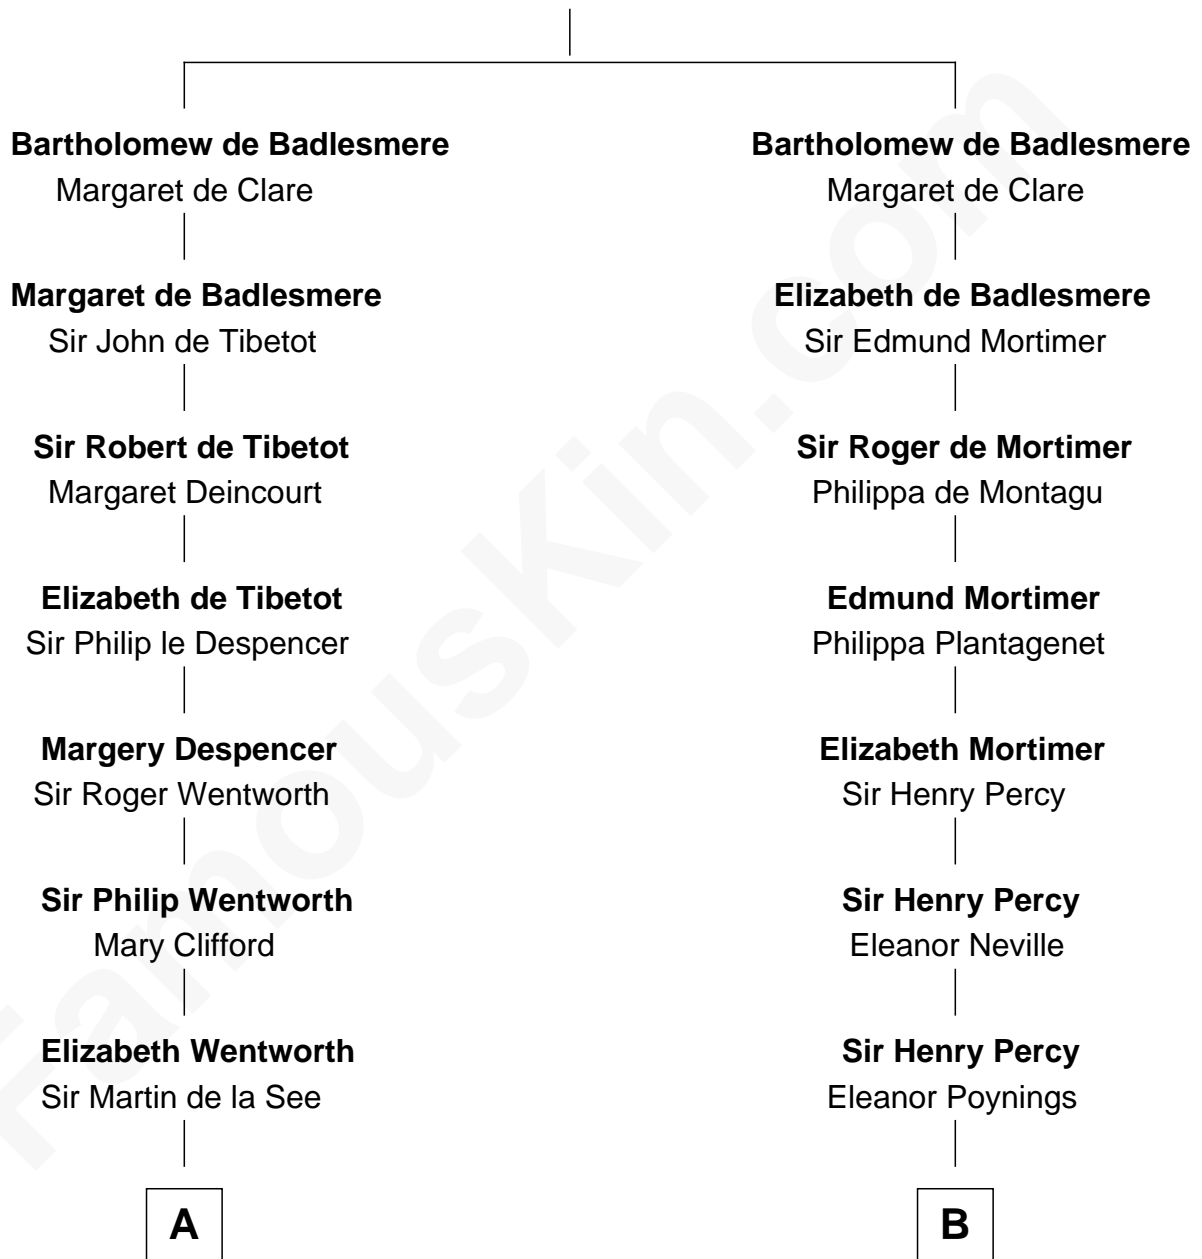

FamousKin.com

Relationship Chart of

Alice (Lee) Roosevelt

First Wife of President Theodore Roosevelt

17th cousin 4 times removed of

Daniel Carroll

Signer of the U.S. Constitution

Gunselm de Badlesmere

C

Nancy Clarke

Francis Cabot

Mary Ann Cabot

Nathaniel Cabot Lee

John Clarke Lee

Harriet Paine Rose

George Cabot Lee

Caroline Watts Haskell

Alice (Lee) Roosevelt

Wife of President Theodore Roosevelt

FamousKin.com