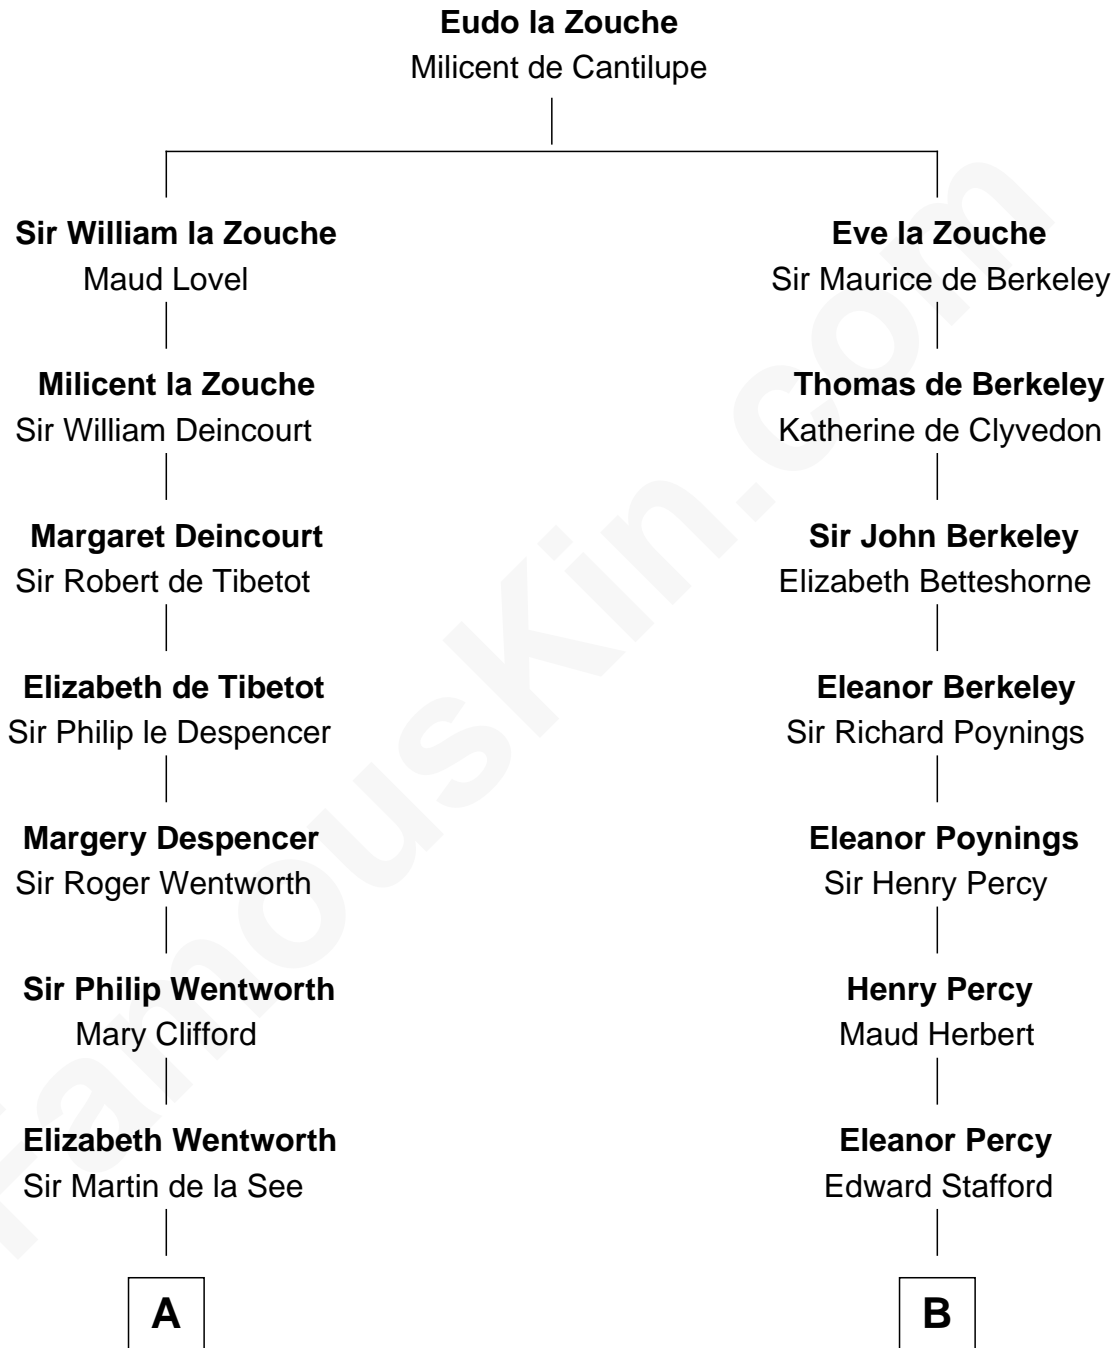

## Relationship Chart of

### Alice (Lee) Roosevelt

*First Wife of President Theodore Roosevelt*

15th cousin 6 times removed of

**Daniel Carroll**

*Signer of the U.S. Constitution*

**C**

—  
**Nancy Clarke**

Francis Cabot