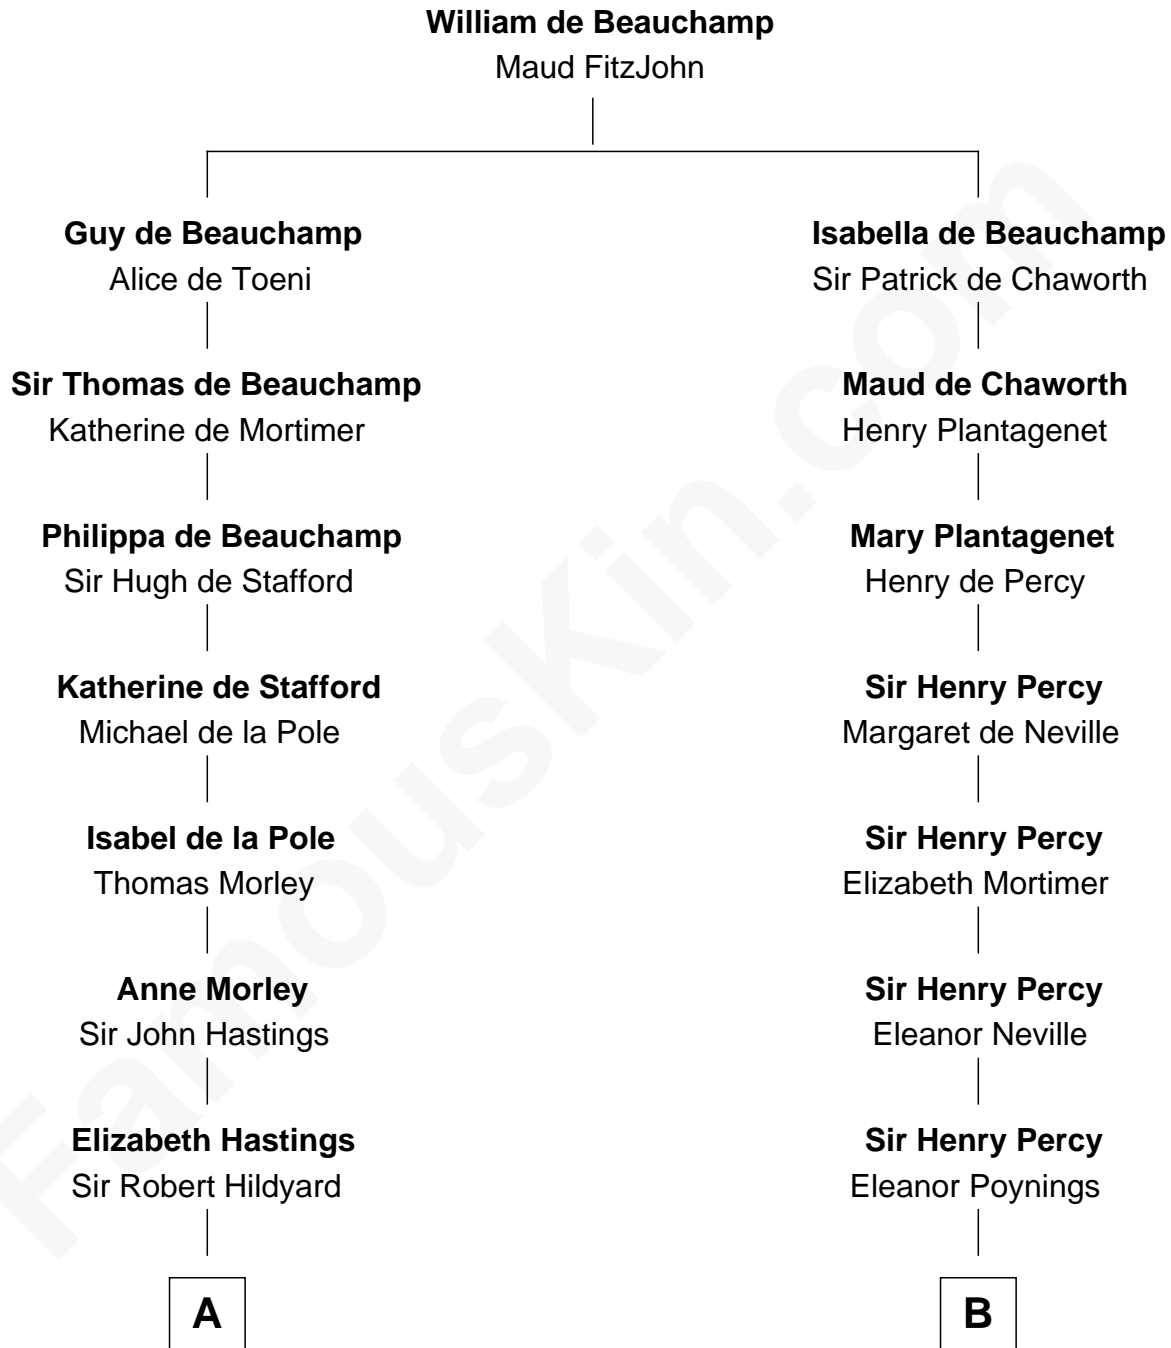

FamousKin.com

Relationship Chart of

Alice (Lee) Roosevelt

First Wife of President Theodore Roosevelt

17th cousin 4 times removed of

John Carroll

Founder of Georgetown University