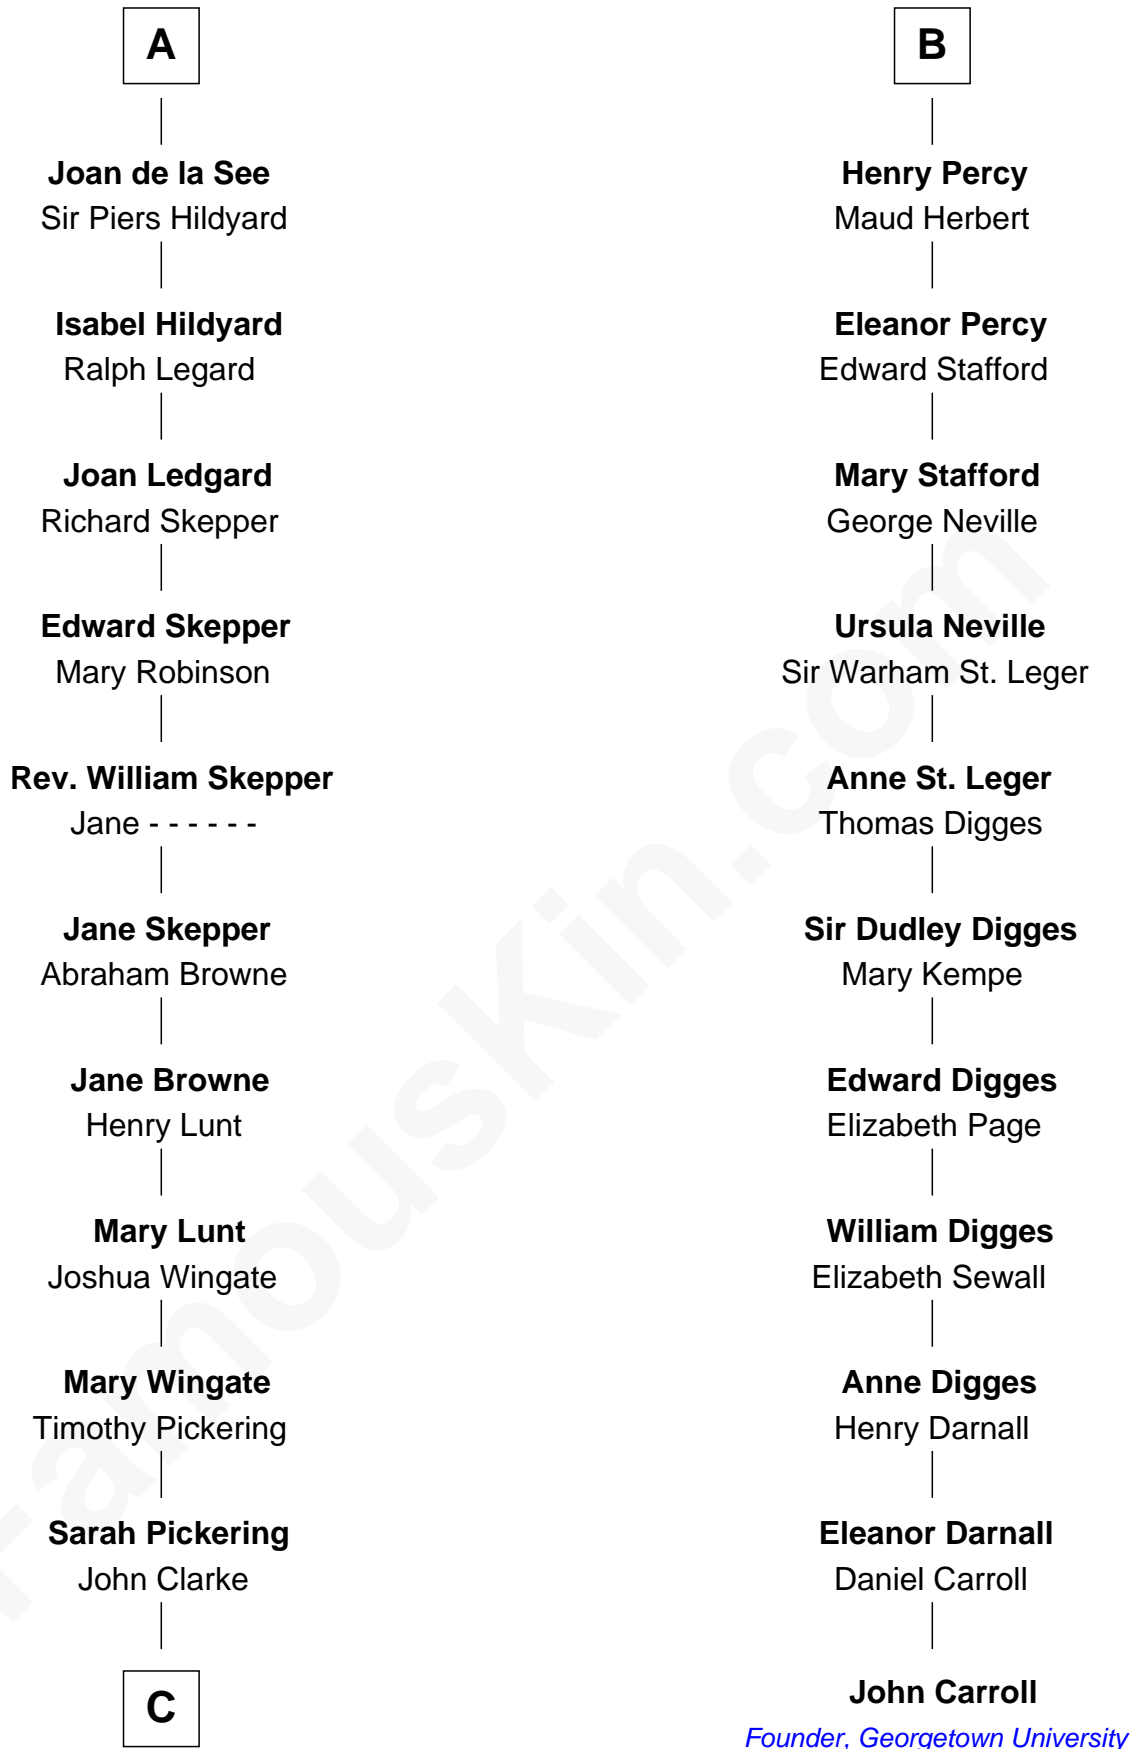

FamousKin.com

Relationship Chart of

Alice (Lee) Roosevelt

First Wife of President Theodore Roosevelt

17th cousin 4 times removed of

John Carroll

Founder of Georgetown University

C

—
Nancy Clarke

Francis Cabot

—
Mary Ann Cabot

Nathaniel Cabot Lee

—
John Clarke Lee

Harriet Paine Rose

—
George Cabot Lee

Caroline Watts Haskell

—
Alice (Lee) Roosevelt

Wife of President Theodore Roosevelt

FamousKin.com