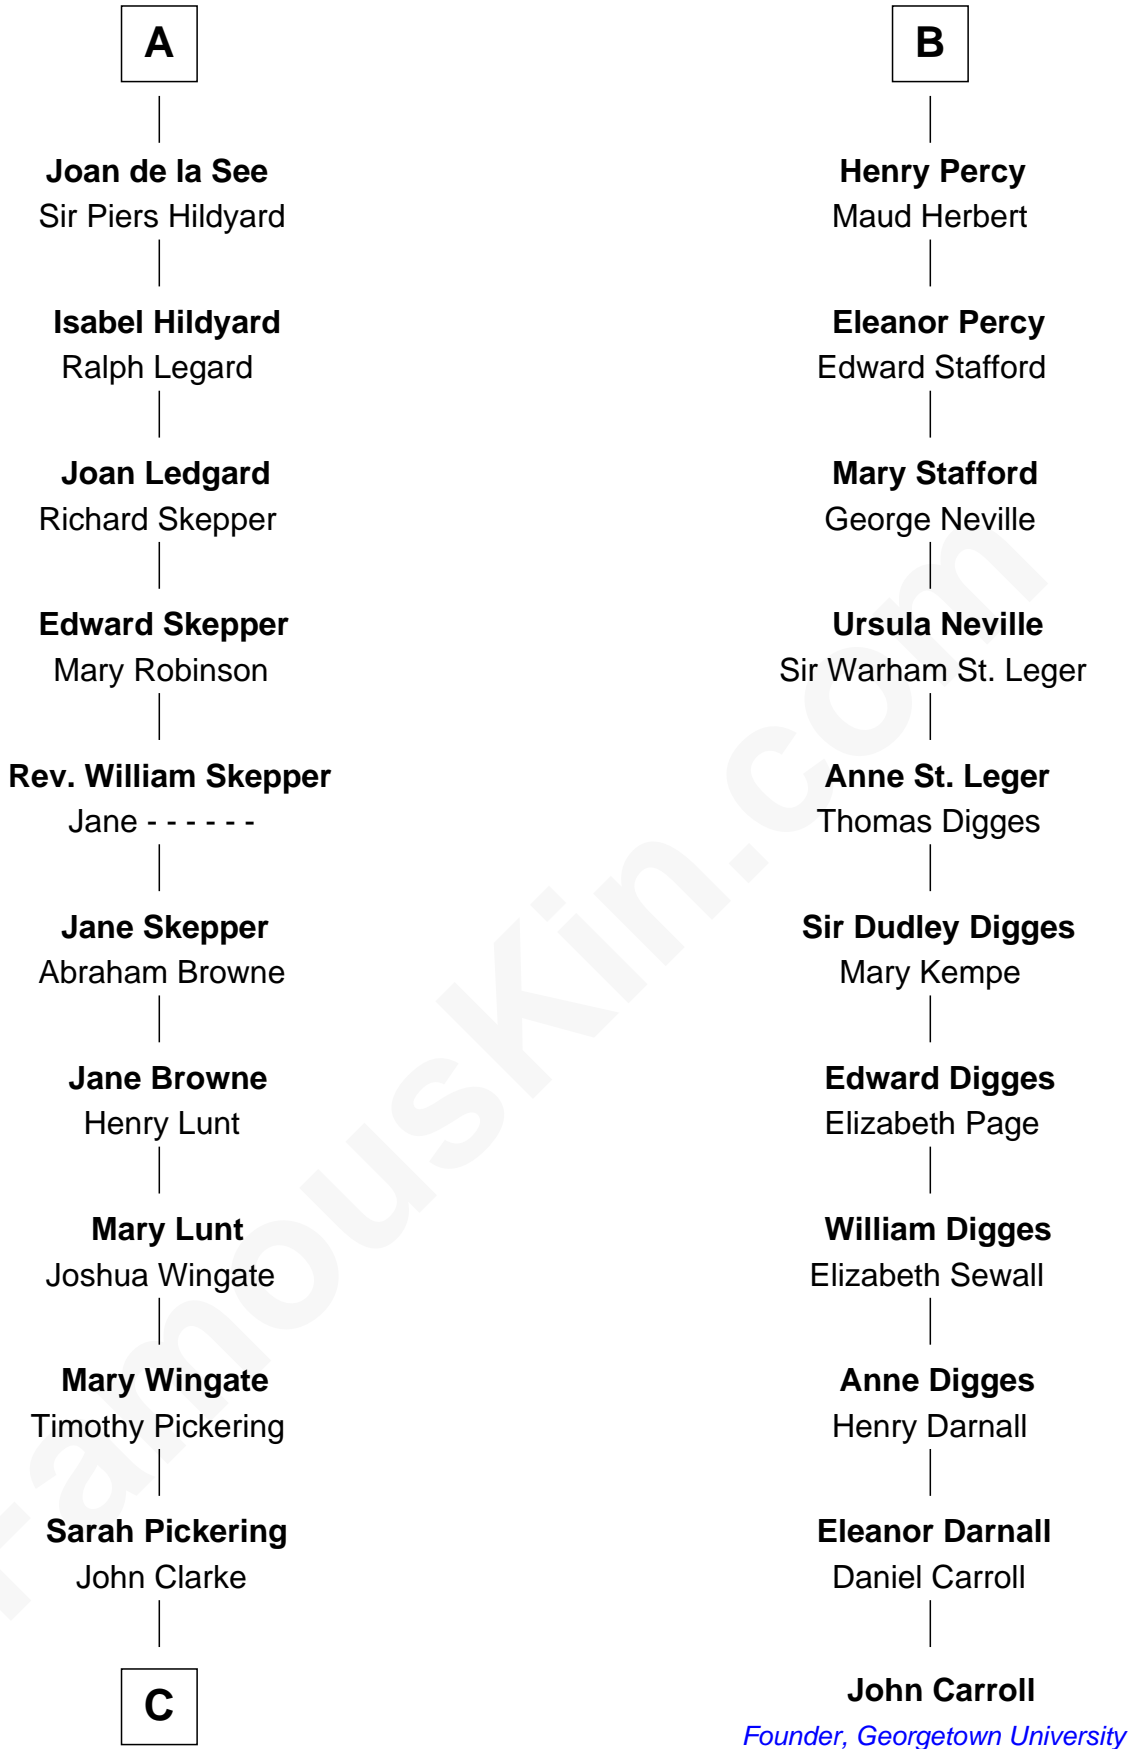

FamousKin.com

Relationship Chart of

Alice (Lee) Roosevelt

First Wife of President Theodore Roosevelt

17th cousin 4 times removed of

John Carroll

Founder of Georgetown University

Gunselm de Badlesmere

Margery Despencer

Sir Roger Wentworth

Sir Philip Wentworth

Mary Clifford

Elizabeth Wentworth

Sir Martin de la See

A

Bartholomew de Badlesmere

Margaret de Clare

Elizabeth de Badlesmere

Sir Edmund Mortimer

Sir Roger de Mortimer

Philippa de Montagu

Edmund Mortimer

Philippa Plantagenet

Elizabeth Mortimer

Sir Henry Percy

Sir Henry Percy

Eleanor Neville

Sir Henry Percy

Eleanor Poynings

B

C

—
Nancy Clarke