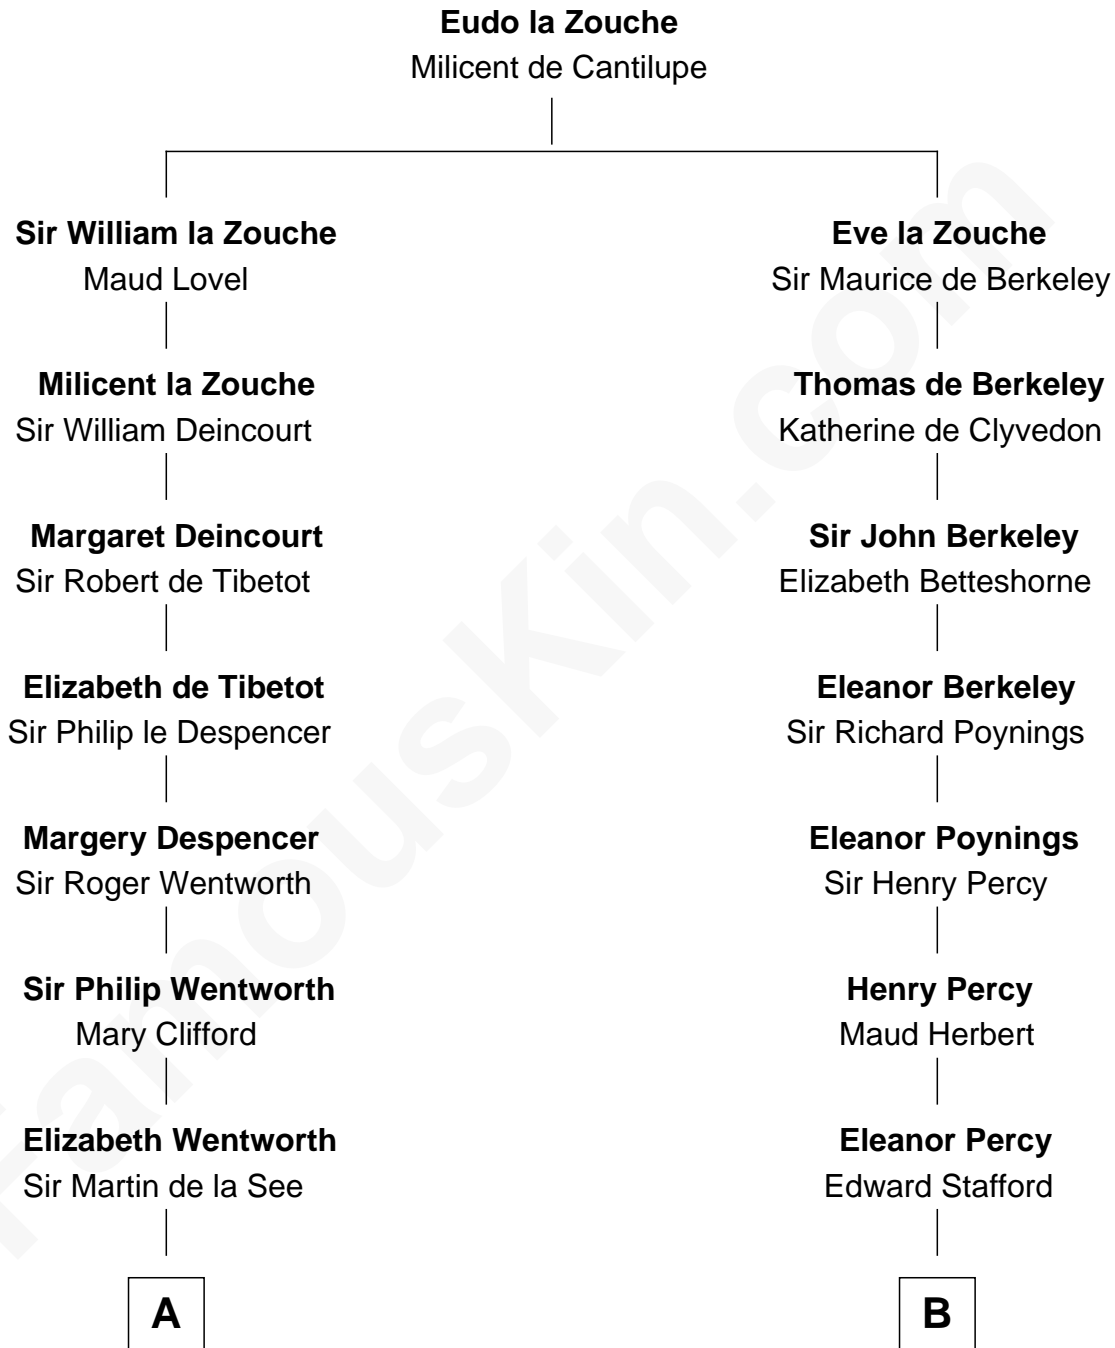

FamousKin.com

Relationship Chart of

Alice (Lee) Roosevelt

First Wife of President Theodore Roosevelt

15th cousin 6 times removed of

John Carroll

Founder of Georgetown University

C

—
Nancy Clarke

Francis Cabot

—
Mary Ann Cabot

Nathaniel Cabot Lee

—
John Clarke Lee

Harriet Paine Rose

—
George Cabot Lee

Caroline Watts Haskell

—
Alice (Lee) Roosevelt

Wife of President Theodore Roosevelt