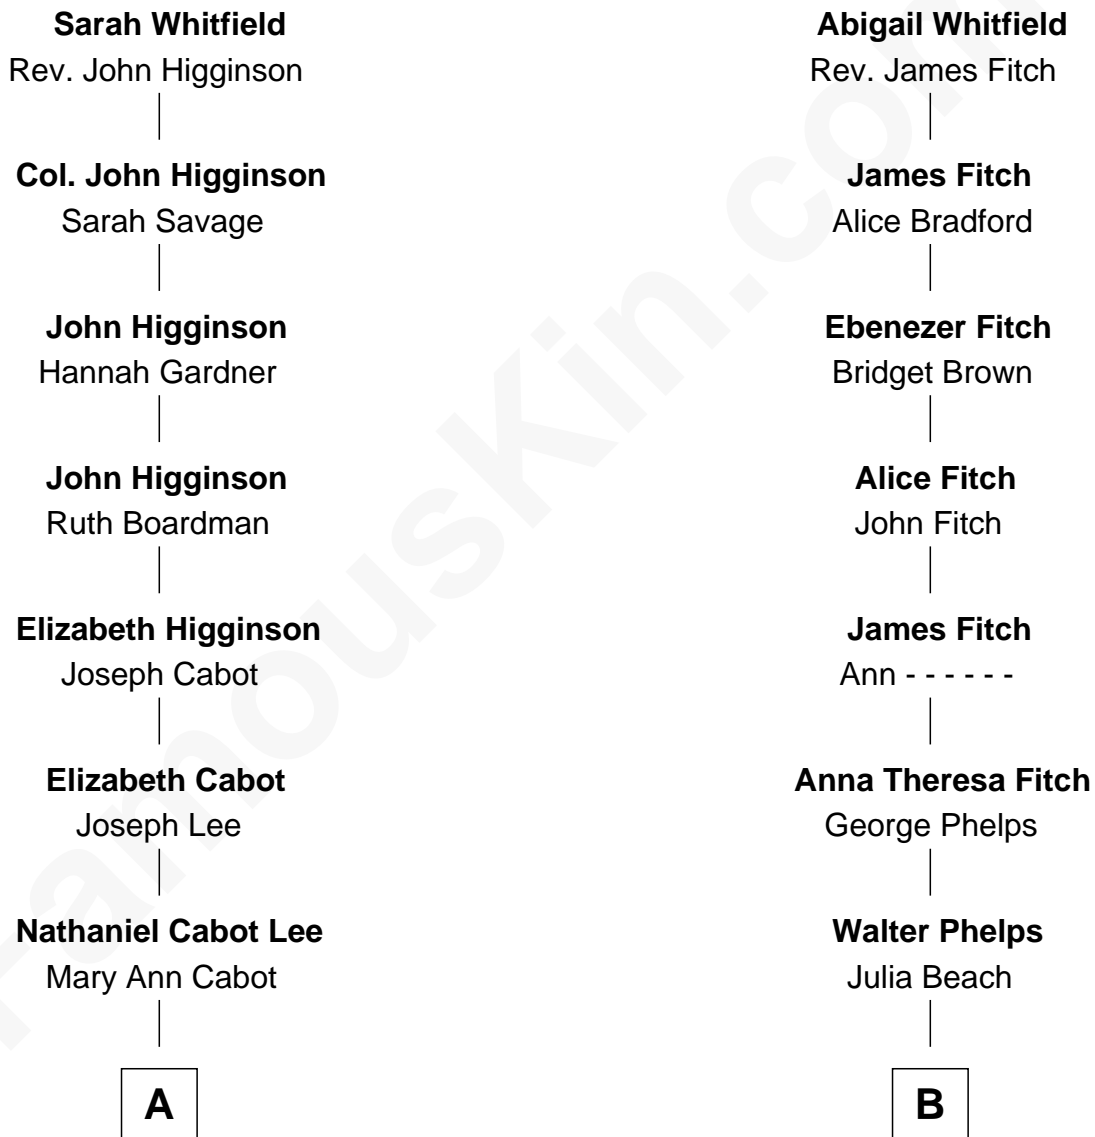

## Relationship Chart of

### Alice (Lee) Roosevelt

*First Wife of President Theodore Roosevelt*

9th cousin 3 times removed of

**Treat Williams**

*TV & Movie Actor*

**Rev. Henry Whitfield**

Dorothy Sheafe

**A**

**John Clarke Lee**  
Harriet Paine Rose

**George Cabot Lee**  
Caroline Watts Haskell

**Alice (Lee) Roosevelt**  
*Wife of President Theodore Roosevelt*

**B**

**Julia Louisa Phelps**  
Rev. George Huntington Nicholls