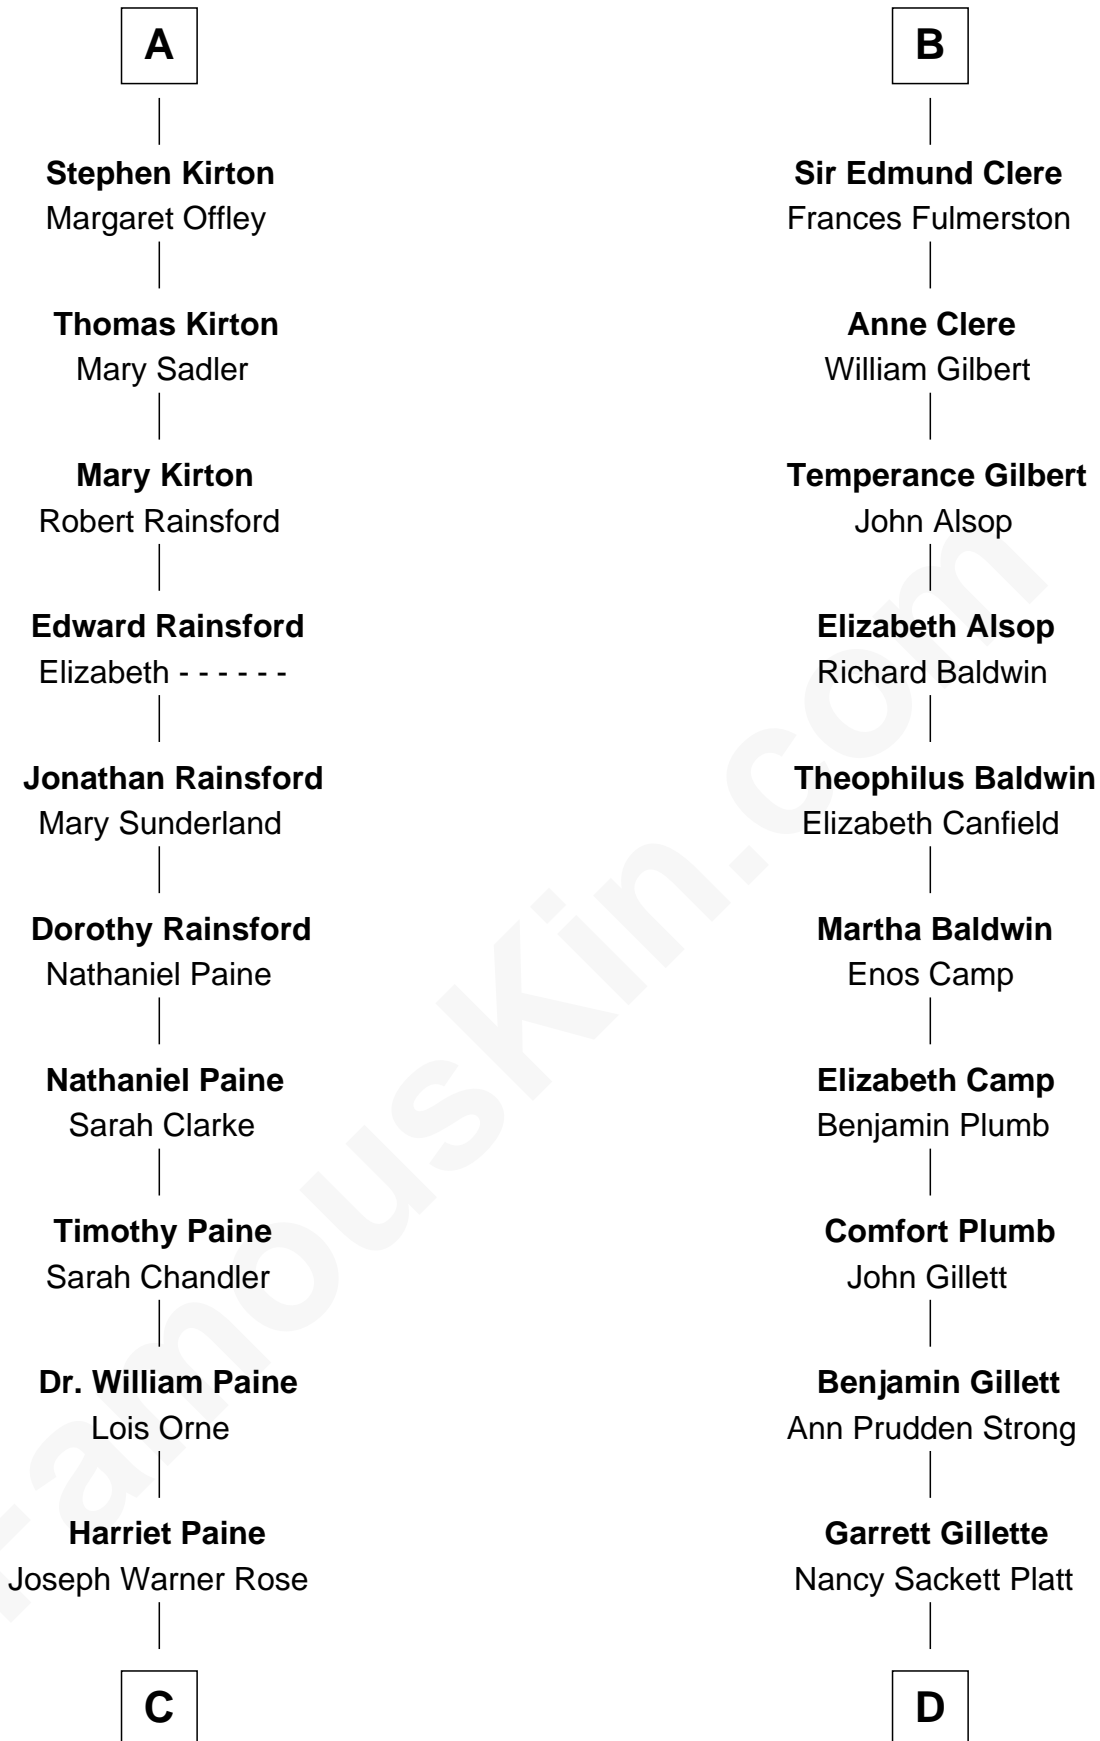

FamousKin.com

Relationship Chart of

Alice (Lee) Roosevelt

First Wife of President Theodore Roosevelt

19th cousin 2 times removed of

Treat Williams
TV & Movie Actor

C

Harriet Paine Rose

John Clarke Lee

George Cabot Lee

Caroline Watts Haskell

Alice (Lee) Roosevelt

Wife of President Theodore Roosevelt

D

Rufus M. Gillette

Abigail Payne