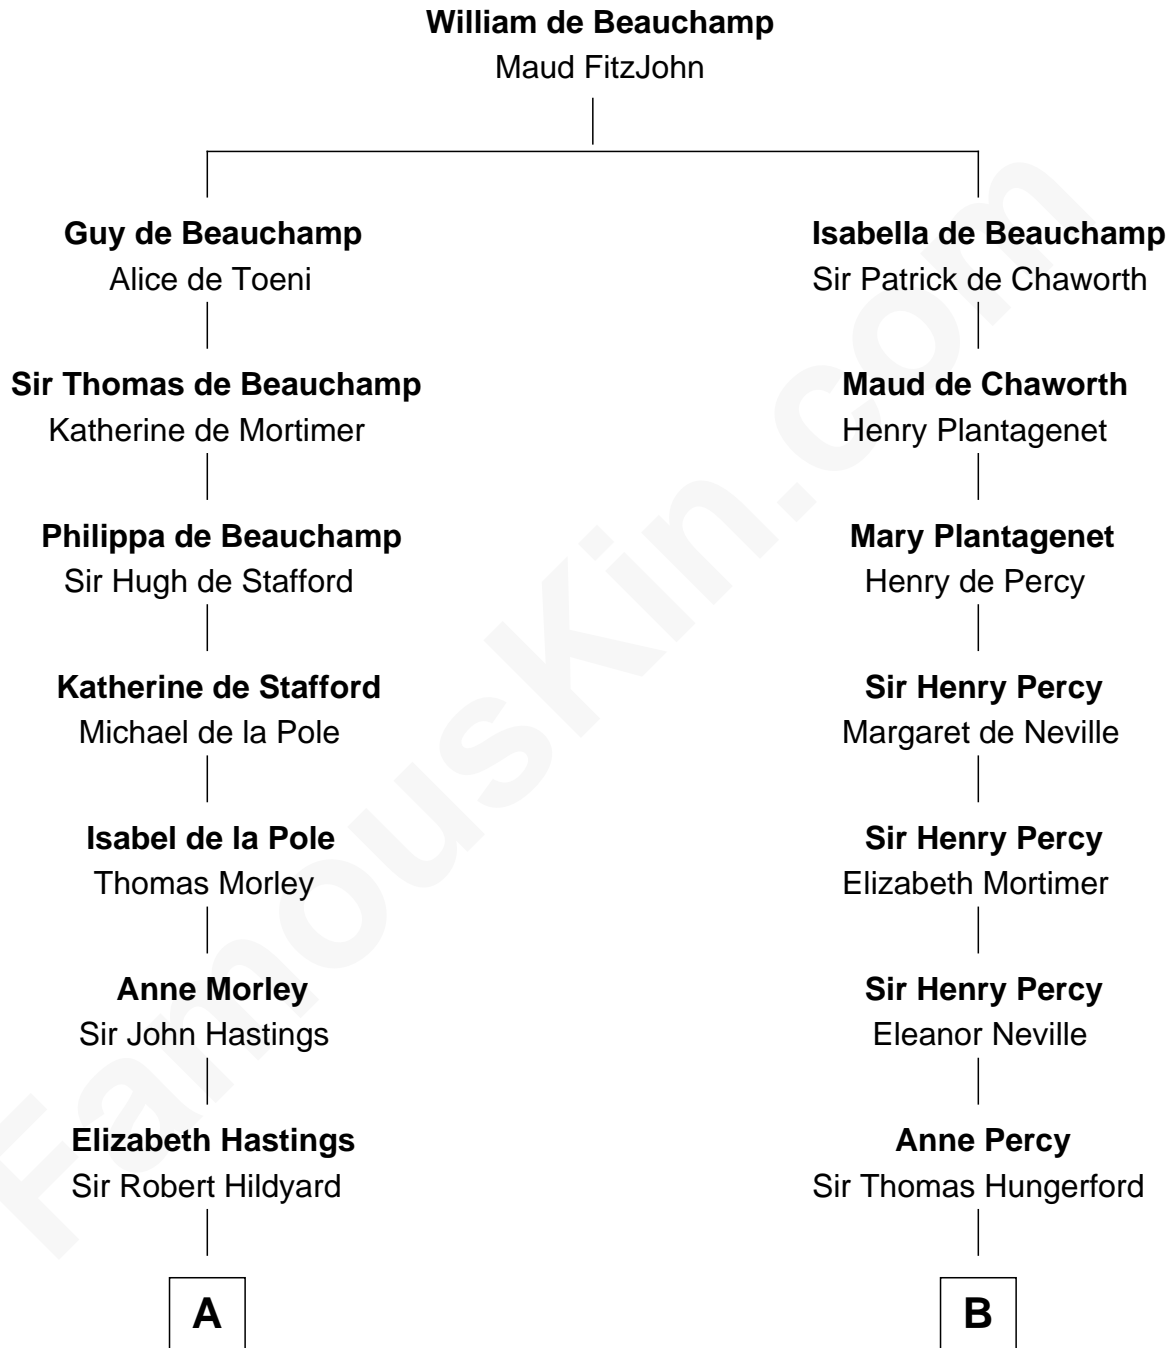

## Relationship Chart of

### Alice (Lee) Roosevelt

*First Wife of President Theodore Roosevelt*

19th cousin 2 times removed of

**Lewis Carroll**

*Author of Alice in Wonderland*

**C**

**Nancy Clarke**  
Francis Cabot

**Mary Ann Cabot**  
Nathaniel Cabot Lee