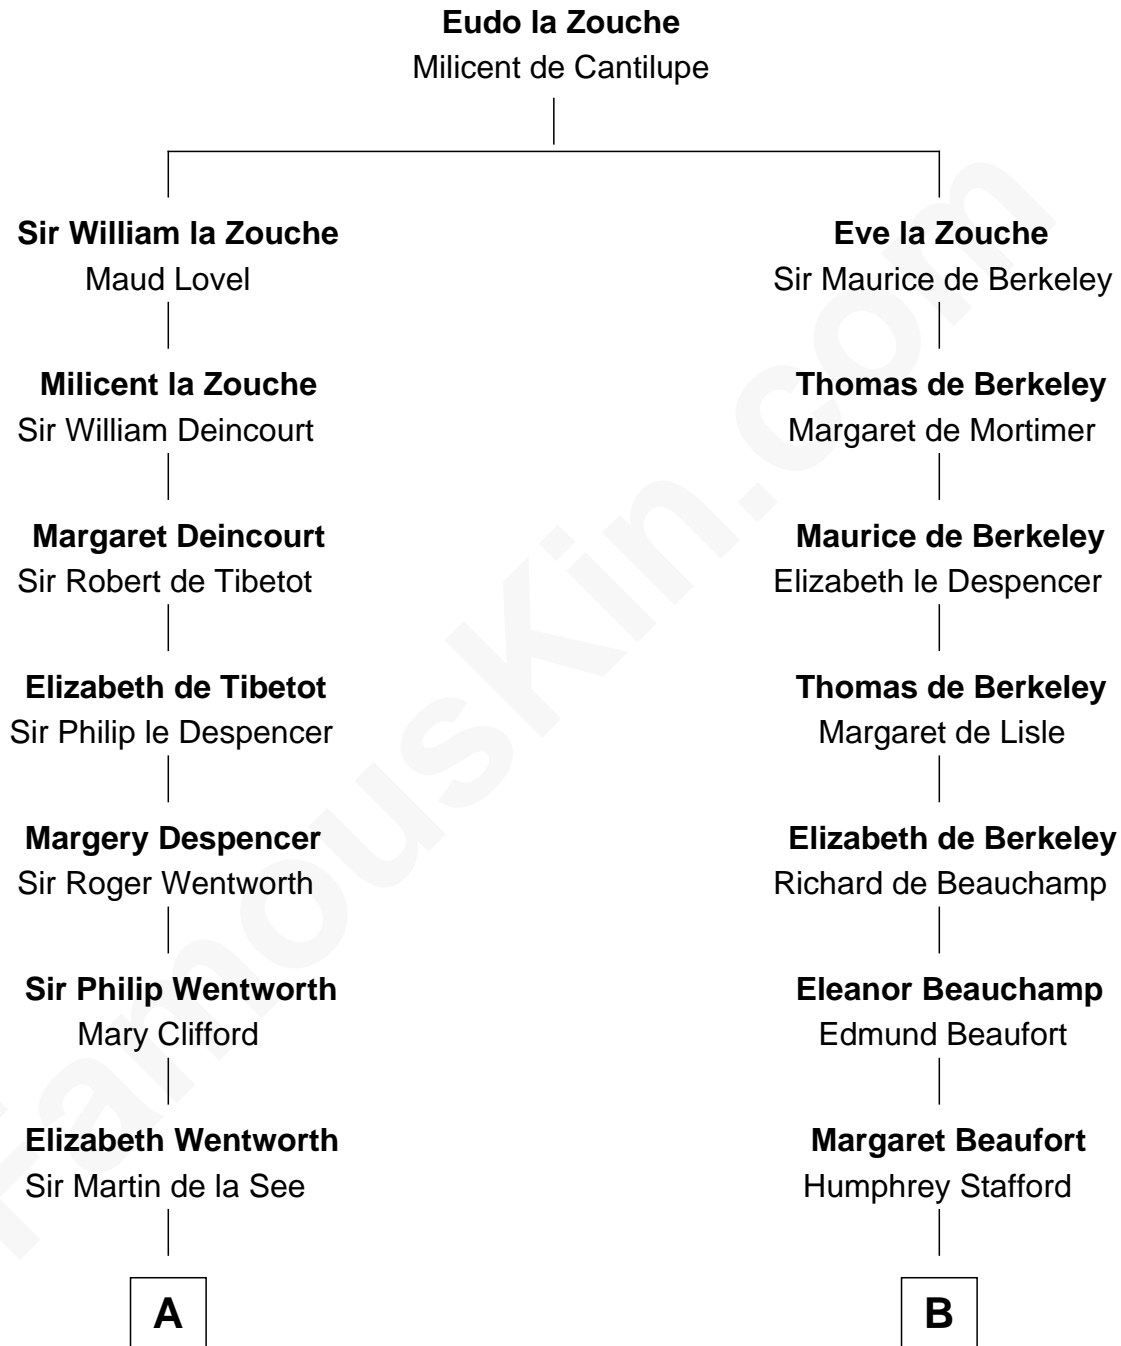

## Relationship Chart of

### Alice (Lee) Roosevelt

First Wife of President Theodore Roosevelt

19th cousin 2 times removed of

**Lewis Carroll**

Author of *Alice in Wonderland*

**C**

**Nancy Clarke**  
Francis Cabot

**Mary Ann Cabot**  
Nathaniel Cabot Lee