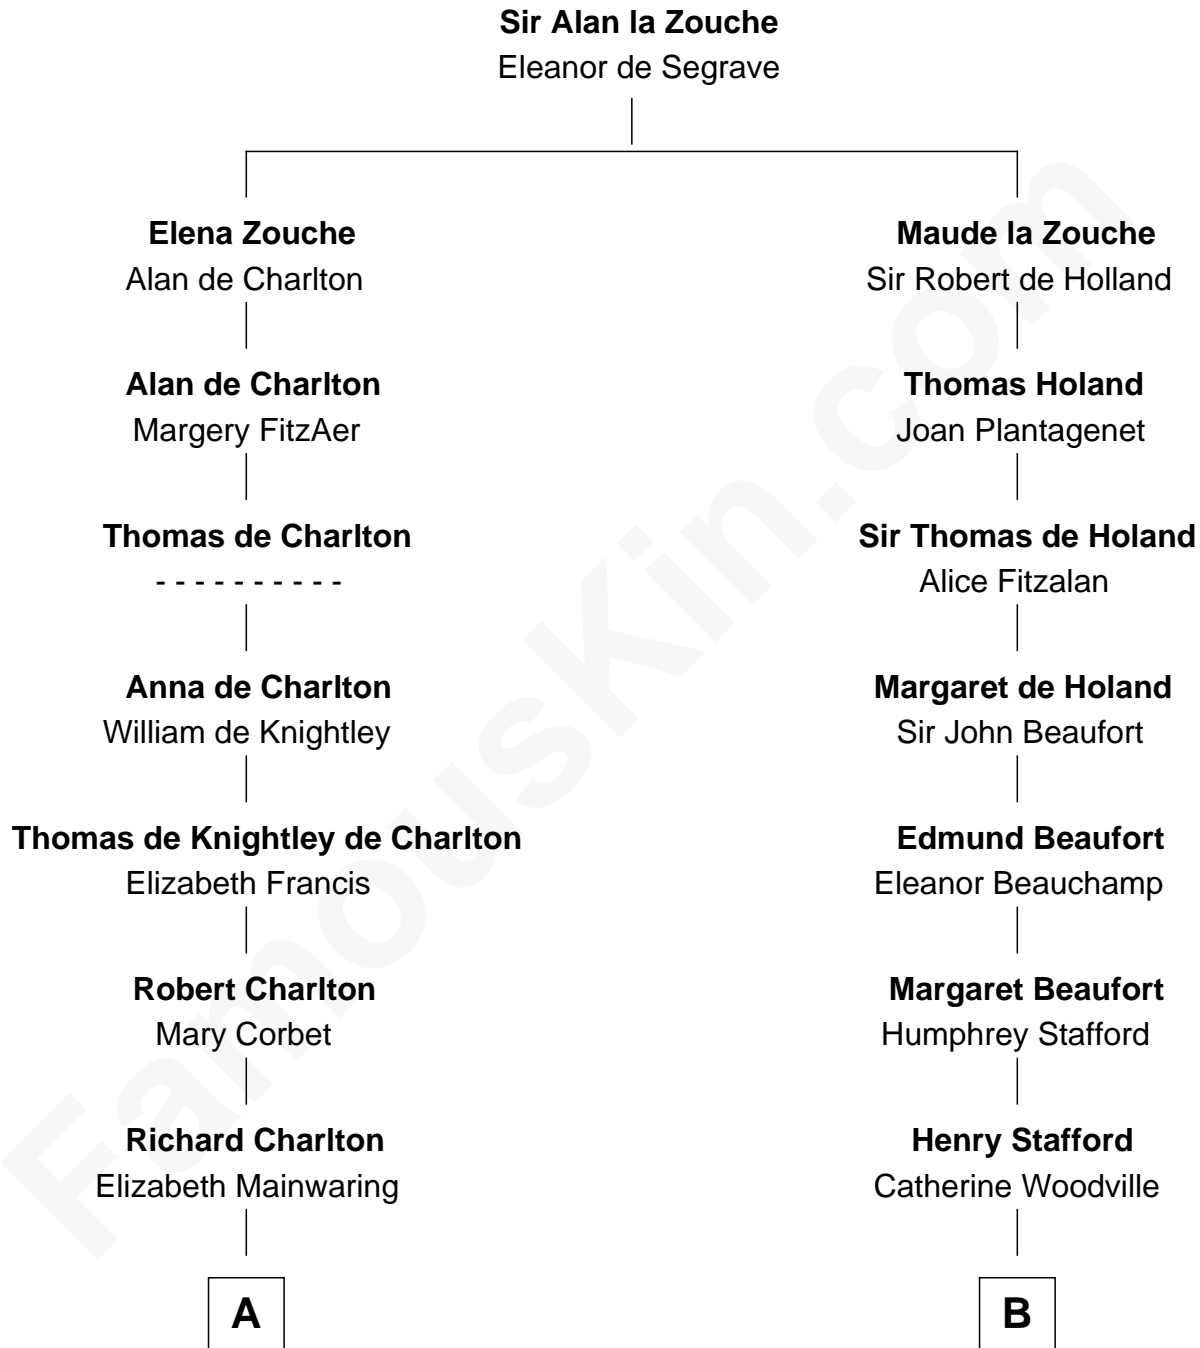

FamousKin.com

Relationship Chart of

Alice (Lee) Roosevelt

First Wife of President Theodore Roosevelt

18th cousin 2 times removed of

Lewis Carroll

Author of Alice in Wonderland