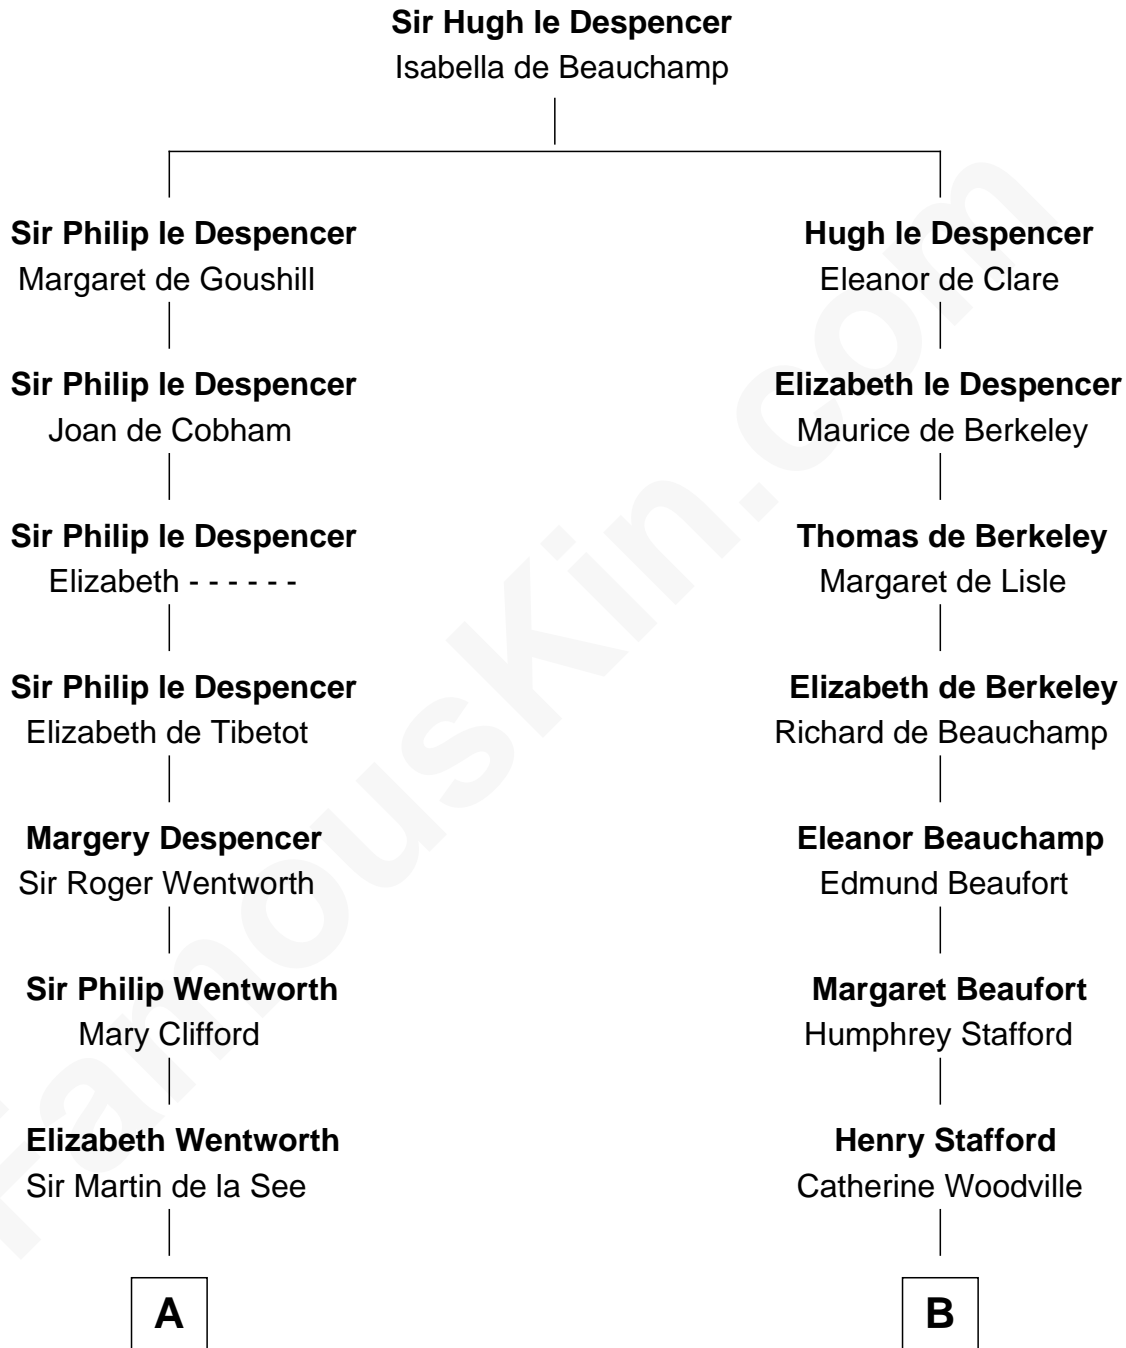

FamousKin.com

Relationship Chart of

Alice (Lee) Roosevelt

First Wife of President Theodore Roosevelt

18th cousin 3 times removed of

Lewis Carroll

Author of Alice in Wonderland

C

Nancy Clarke
Francis Cabot

Mary Ann Cabot
Nathaniel Cabot Lee

John Clarke Lee
Harriet Paine Rose

George Cabot Lee
Caroline Watts Haskell

Alice (Lee) Roosevelt
Wife of President Theodore Roosevelt

D

Frances Jane Lutwidge
Rev. Charles Dodgson