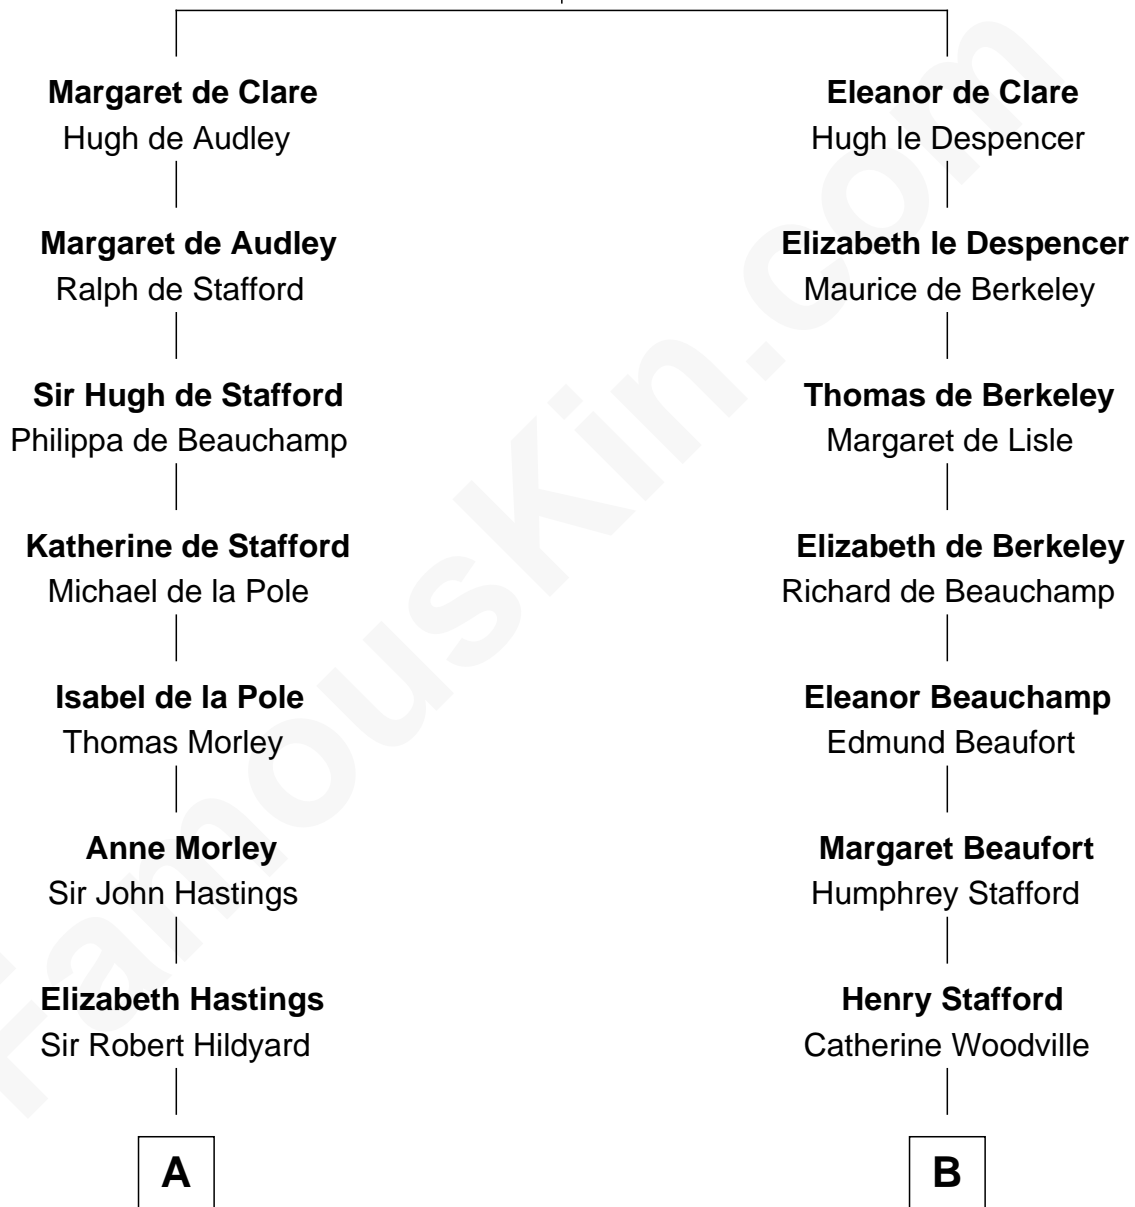

## Relationship Chart of

### Alice (Lee) Roosevelt

First Wife of President Theodore Roosevelt

19th cousin 2 times removed of

**E. M. Forster**  
English Novelist

**Sir Gilbert de Clare**  
Joan of Acre

**C**

**Nancy Clarke**  
Francis Cabot

**Mary Ann Cabot**  
Nathaniel Cabot Lee

**John Clarke Lee**  
Harriet Paine Rose

**George Cabot Lee**  
Caroline Watts Haskell

**Alice (Lee) Roosevelt**  
*Wife of President Theodore Roosevelt*

**D**

**Laura Thornton**  
Charles Forster

**Edward Morgan Llewellyn Forster**  
Alice Clara Whichelo

**E. M. Forster**  
*English Novelist*

FamousKin.com