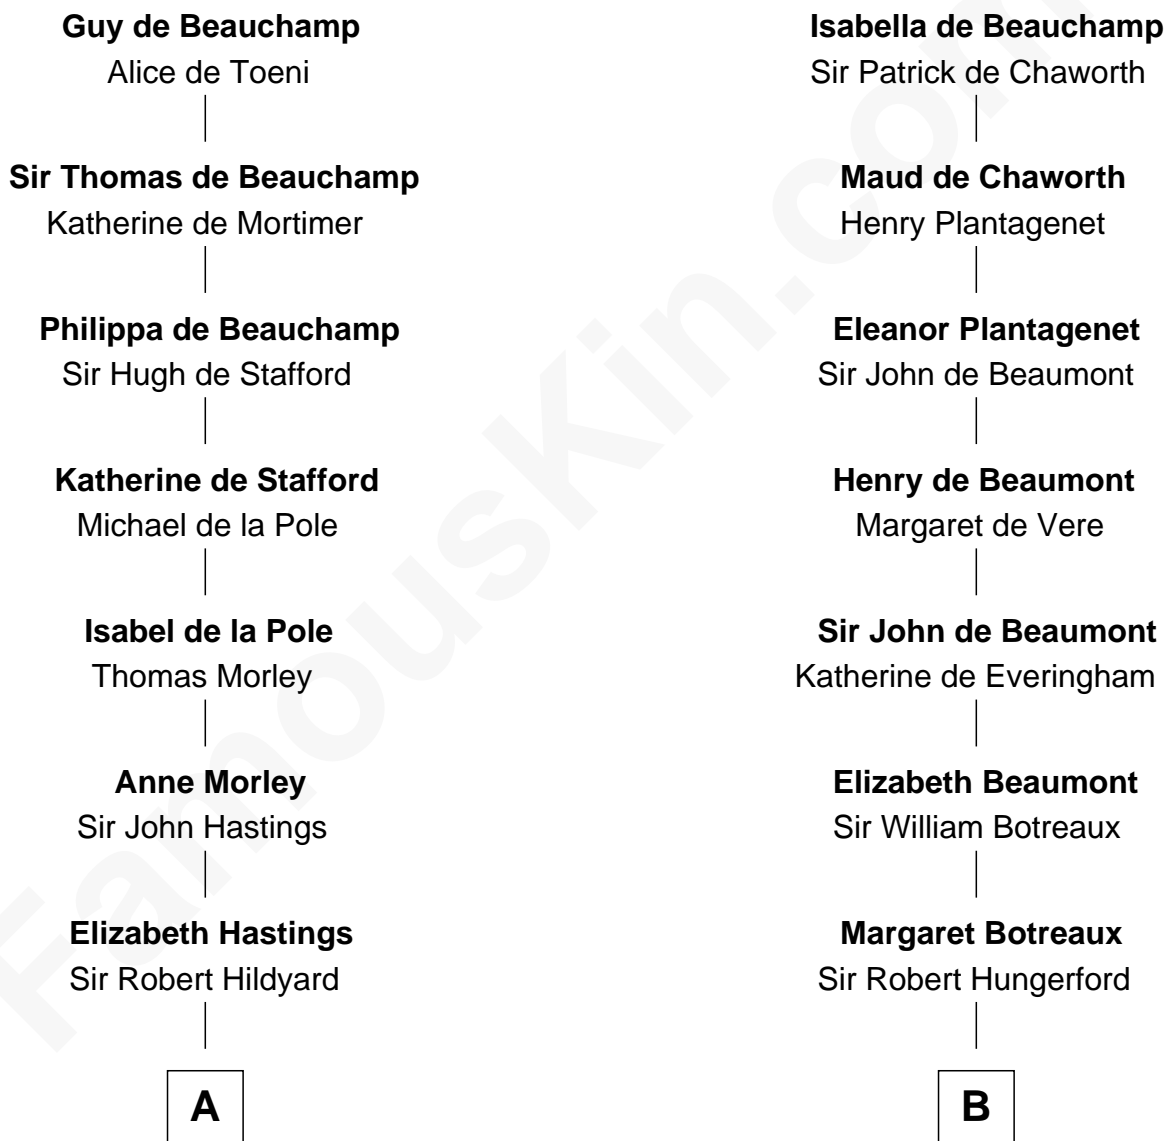

## Relationship Chart of

### Alice (Lee) Roosevelt

*First Wife of President Theodore Roosevelt*

20th cousin 1 time removed of

### Guillermo Billinghurst

*31st President of Peru*

**William de Beauchamp**

Maud FitzJohn

**C**

**Nancy Clarke**  
Francis Cabot

**Mary Ann Cabot**  
Nathaniel Cabot Lee

**John Clarke Lee**  
Harriet Paine Rose