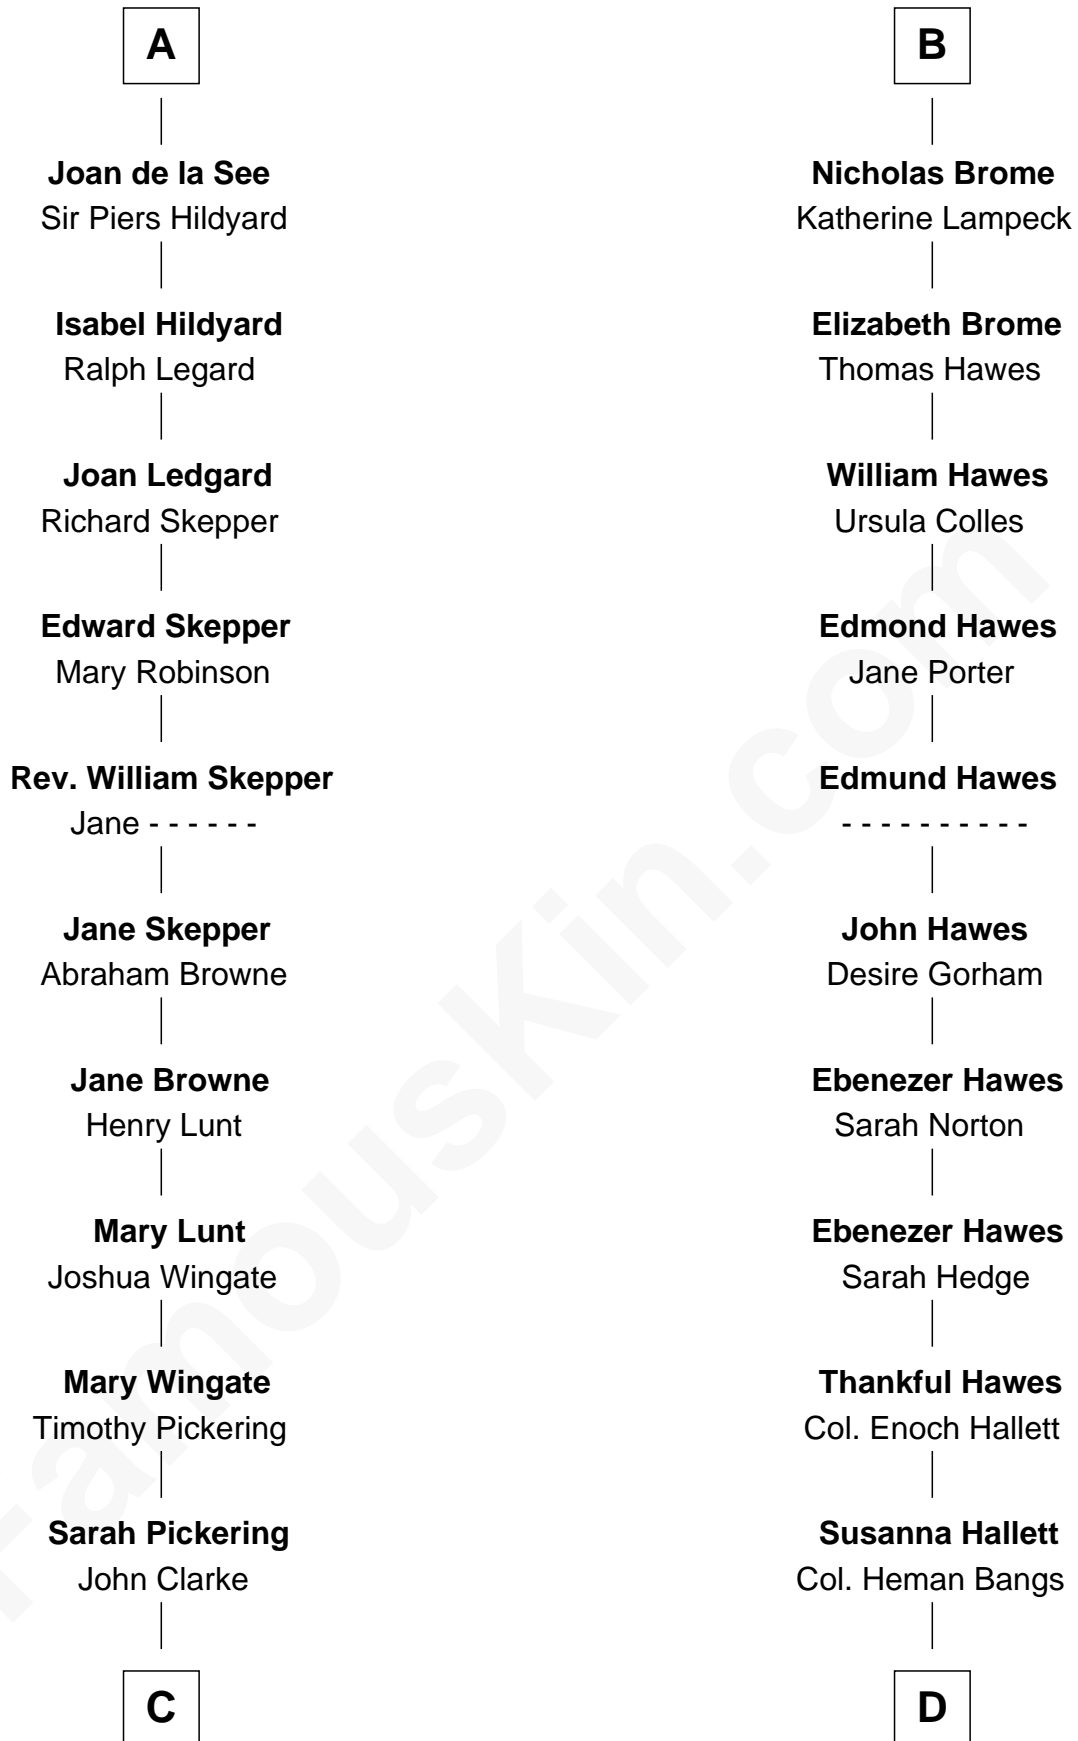

## Relationship Chart of

### Alice (Lee) Roosevelt

*First Wife of President Theodore Roosevelt*

19th cousin 2 times removed of

### Eugene Foss

*45th Governor of Massachusetts*

**C**

**Nancy Clarke**  
Francis Cabot

**Mary Ann Cabot**  
Nathaniel Cabot Lee

**John Clarke Lee**  
Harriet Paine Rose

**George Cabot Lee**  
Caroline Watts Haskell

**Alice (Lee) Roosevelt**  
*Wife of President Theodore Roosevelt*

**D**

**Amanda Bangs**  
Samuel Bartlett Foss

**George Edmund Foss**  
Marcia Cordelia Noble

**Eugene Foss**  
*45th Governor of Massachusetts*