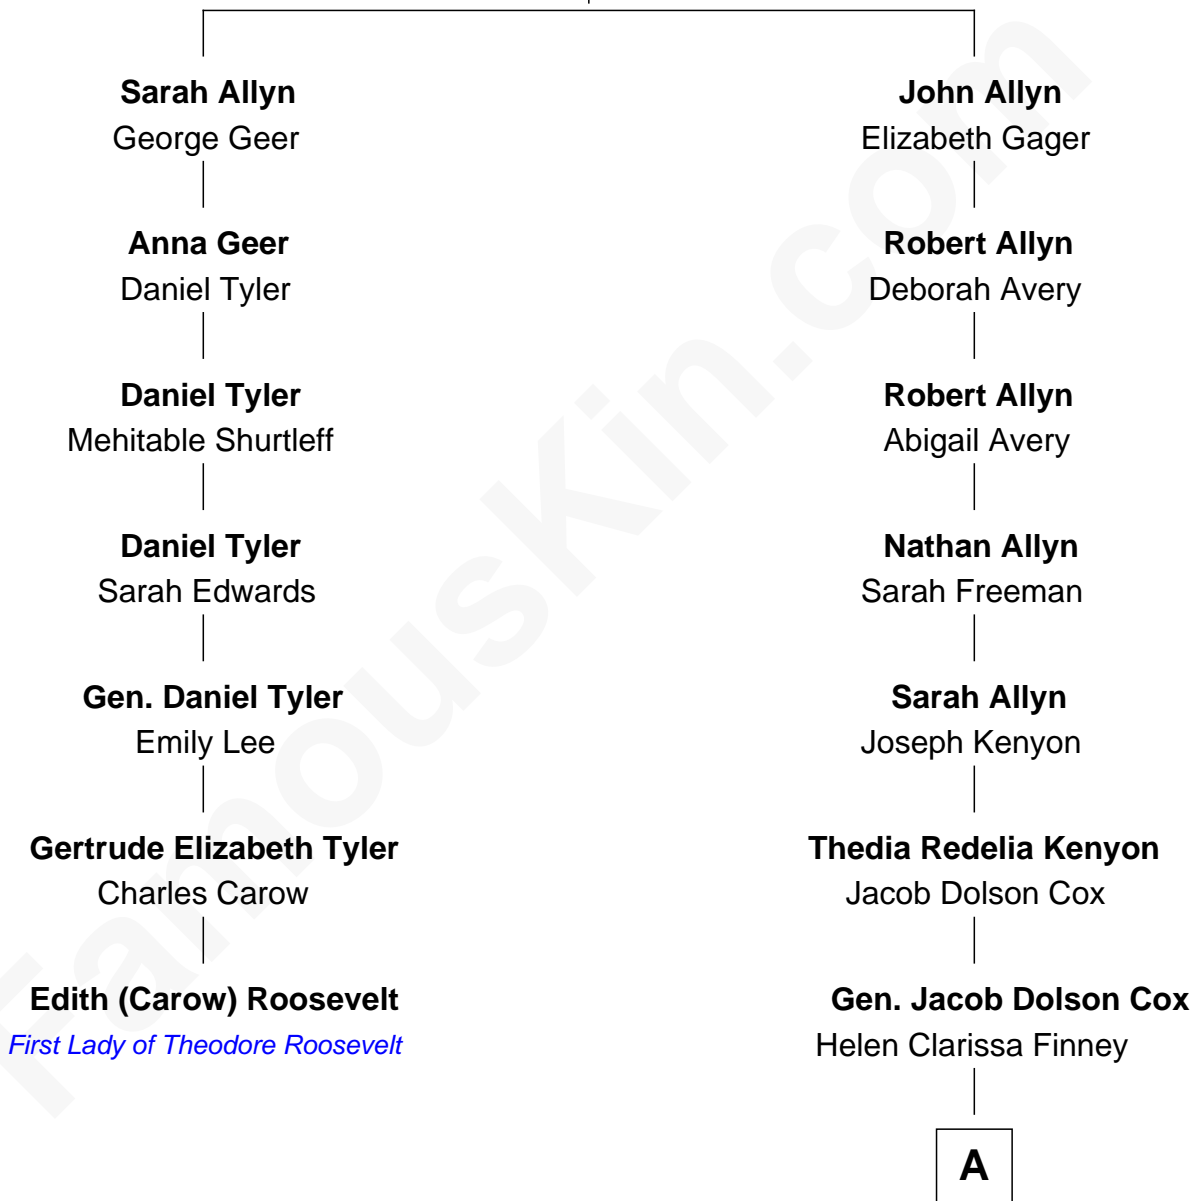

FamousKin.com

Relationship Chart of

Edith (Carow) Roosevelt

First Lady of President Theodore Roosevelt

6th cousin 2 times removed of

Allyn Cox
Muralist

Robert Allyn
Sarah - - - - -

A

Kenyon Cox
Louise Howland King

Allyn Cox
Muralist

FamousKin.com