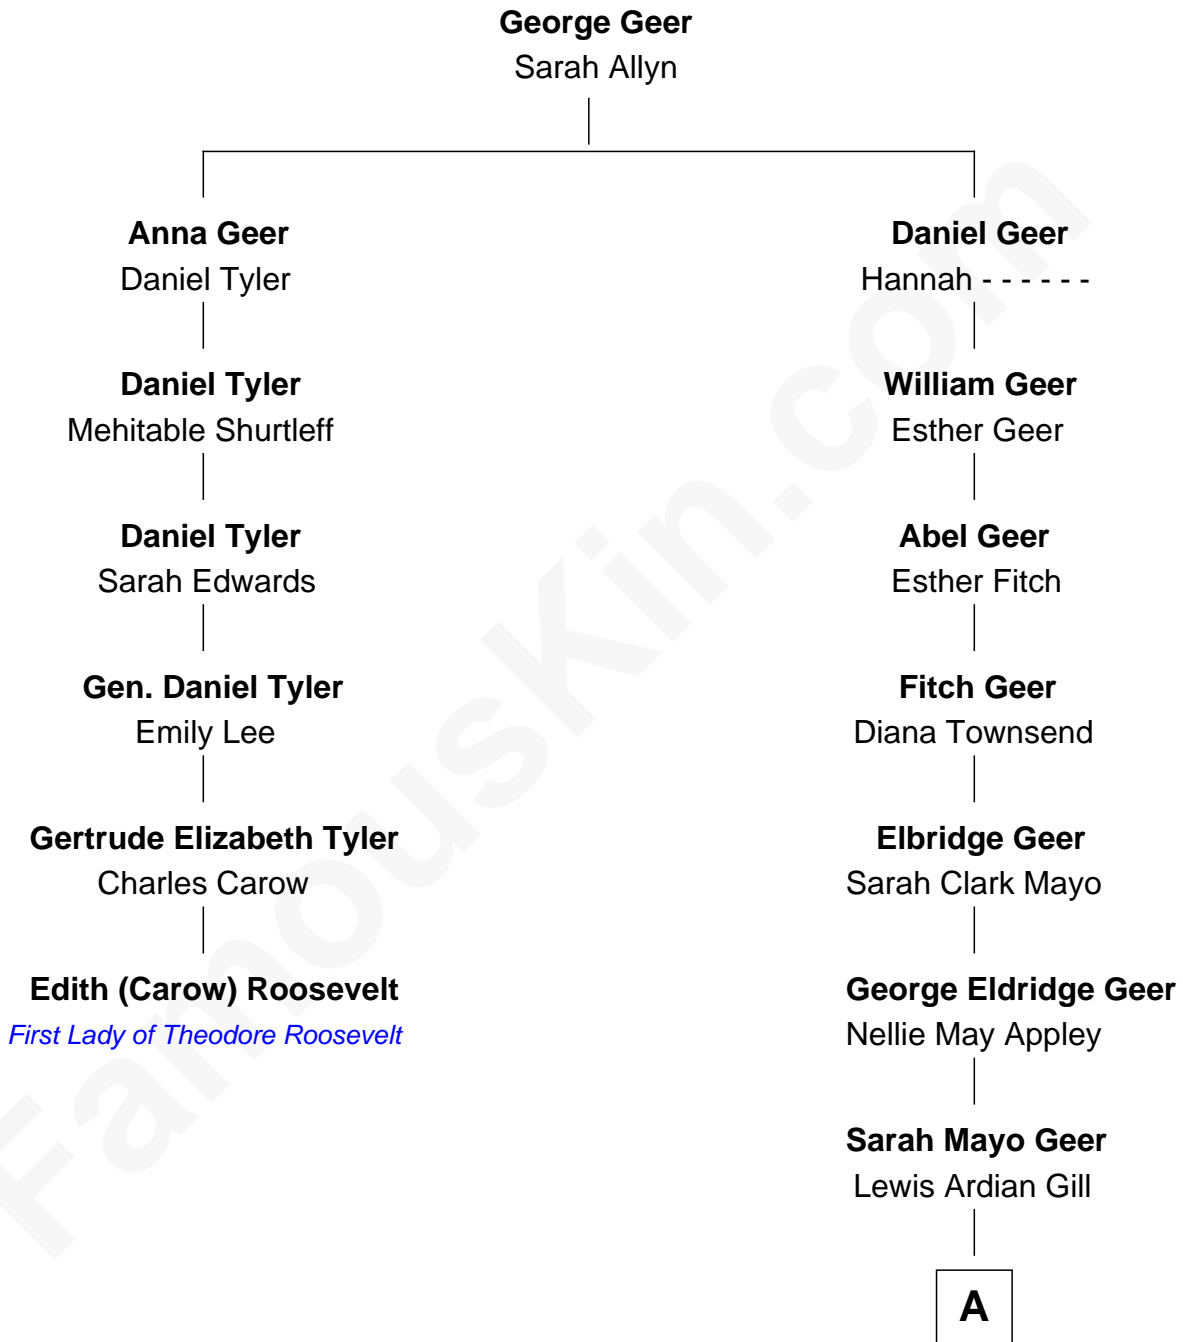

## Relationship Chart of

### Edith (Carow) Roosevelt

*First Lady of President Theodore Roosevelt*

5th cousin 3 times removed of

**Annie Proulx**

*Novelist and Short Story Writer*

A

Lois Nellie Gill

George Napoleon Proulx