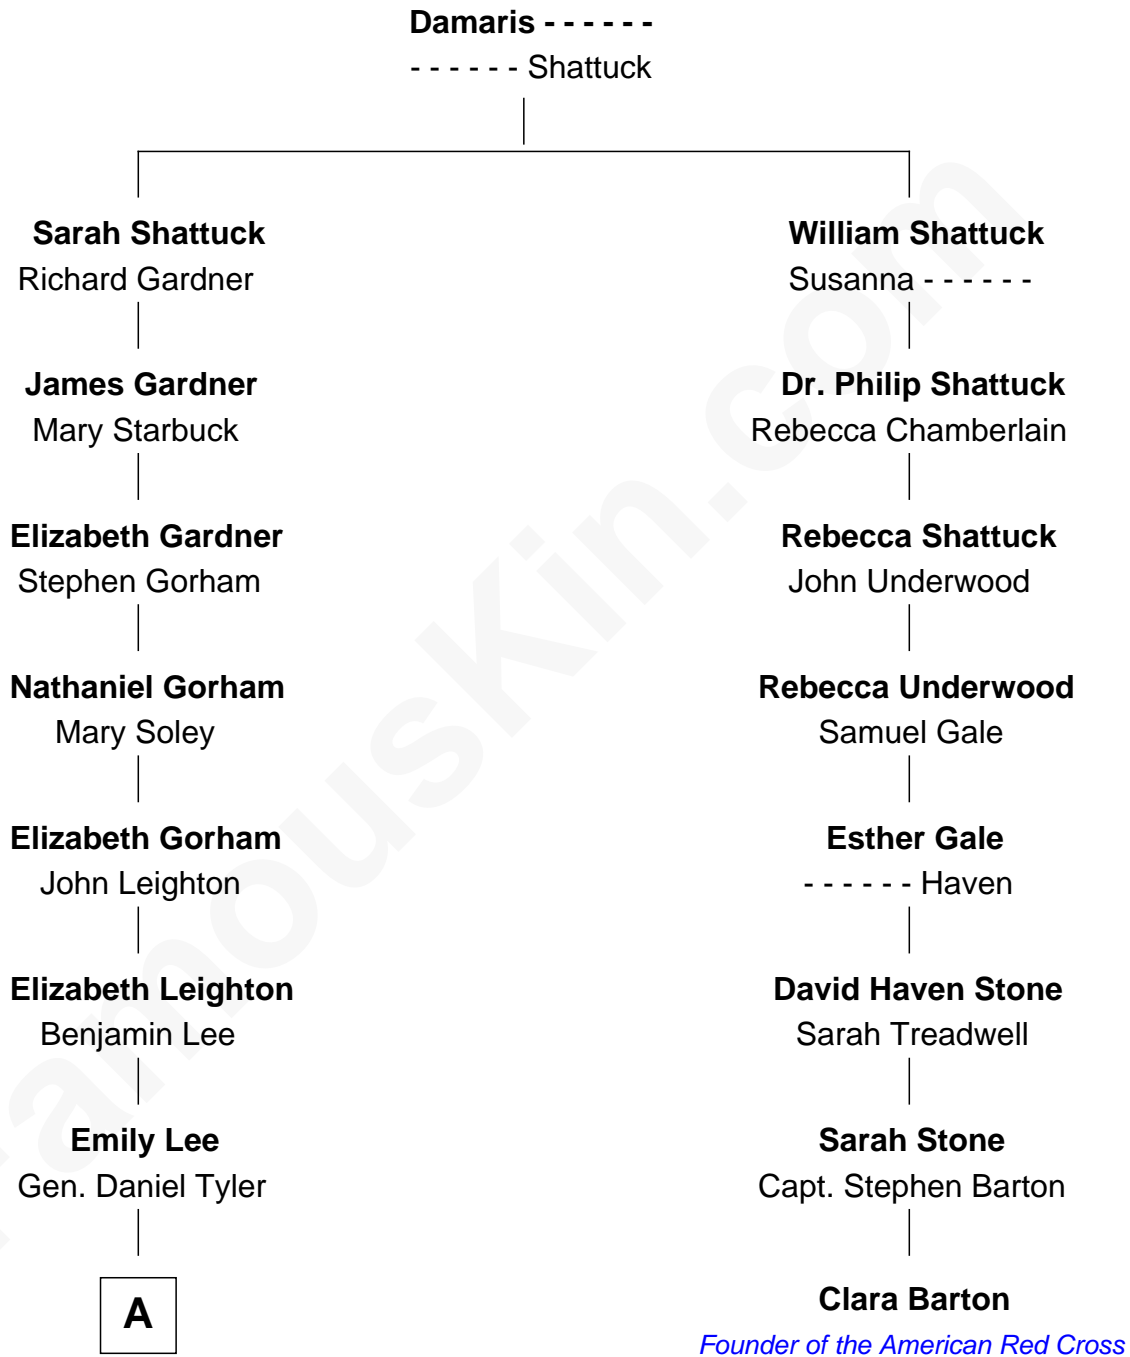

FamousKin.com

Relationship Chart of

Edith (Carow) Roosevelt

First Lady of President Theodore Roosevelt

7th cousin 1 time removed of

Clara Barton

Founder of the American Red Cross

A

—
Gertrude Elizabeth Tyler

Charles Carow

—
Edith (Carow) Roosevelt

First Lady of Theodore Roosevelt

FamousKin.com