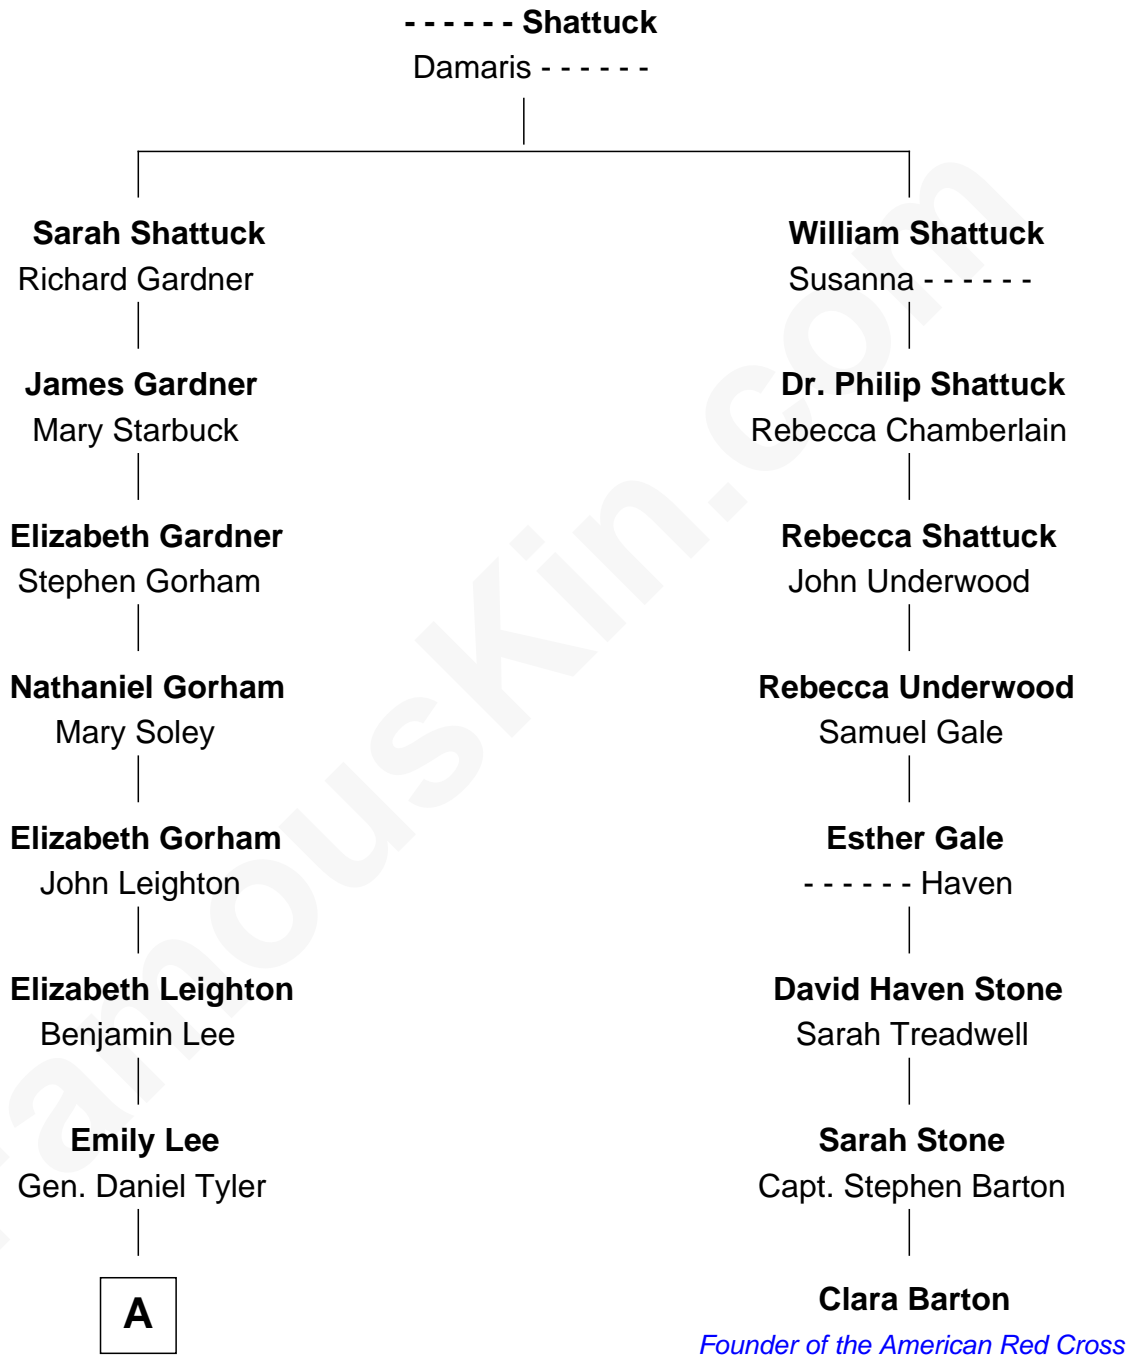

FamousKin.com

Relationship Chart of

Edith (Carow) Roosevelt

First Lady of President Theodore Roosevelt

7th cousin 1 time removed of

Clara Barton

Founder of the American Red Cross

A

Gertrude Elizabeth Tyler

Charles Carow

Edith (Carow) Roosevelt

First Lady of Theodore Roosevelt

FamousKin.com