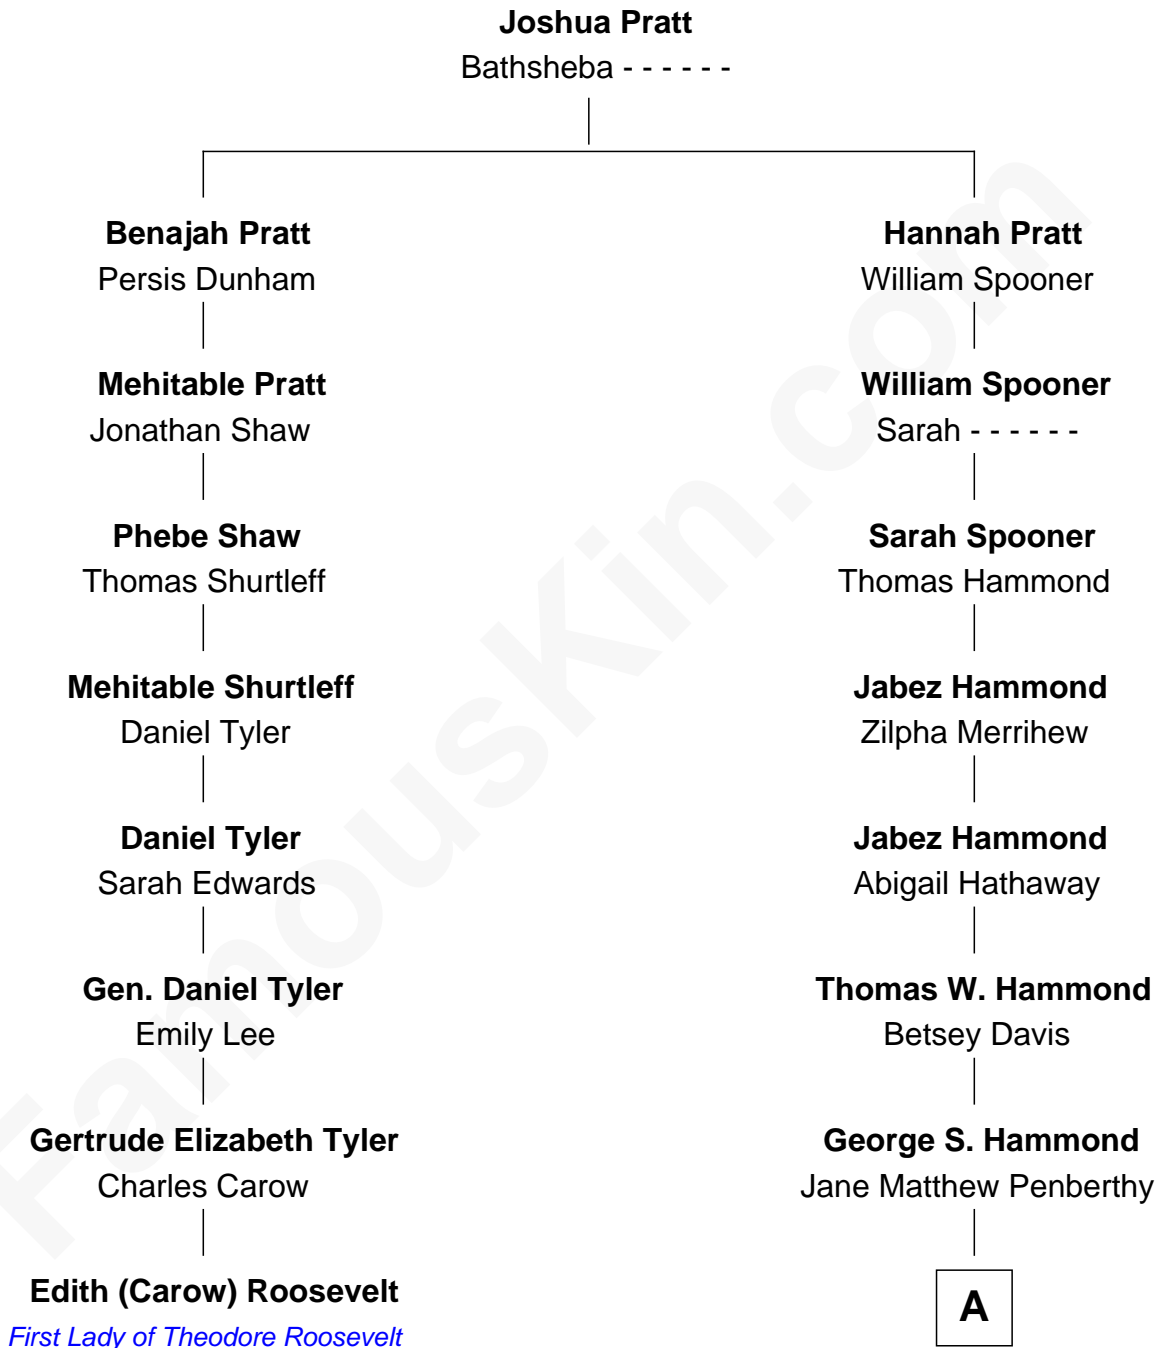

FamousKin.com

Relationship Chart of

Edith (Carow) Roosevelt

First Lady of President Theodore Roosevelt

7th cousin 3 times removed of

Mark Isham

Musician, Film Composer

A

—
Walter Ford Hammond

Hattie Martha Child

—
Harold Child Hammond

Helen Maurine Blair

—
Patricia Jane Hammond

Howard Fuller Isham

—
Mark Isham

Musician, Film Composer