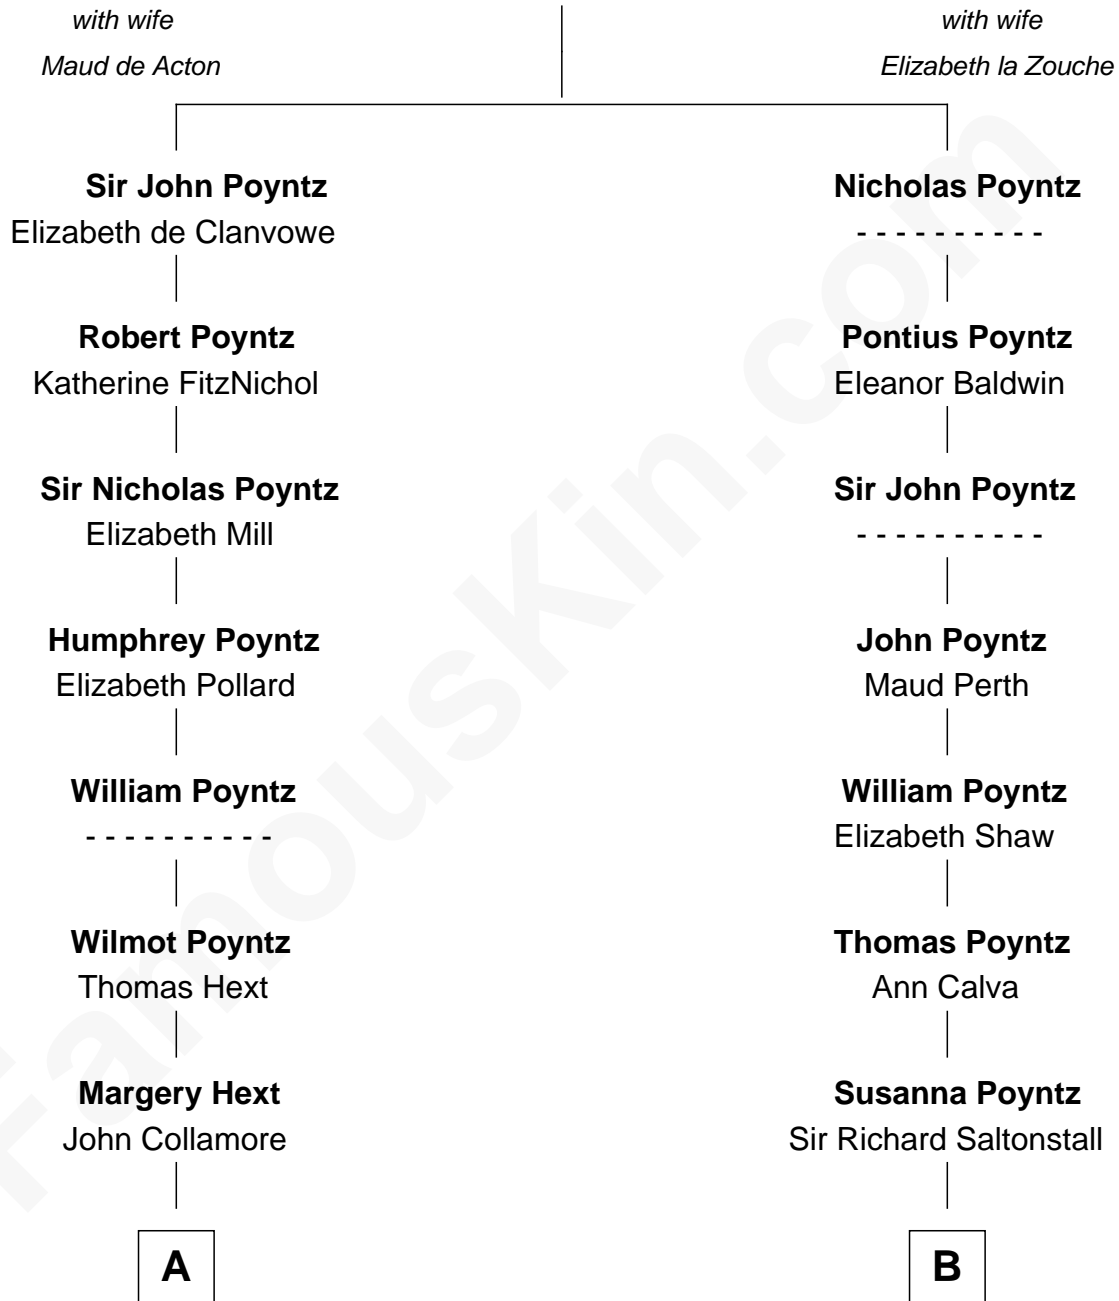

## Relationship Chart of

### Edith (Carow) Roosevelt

*First Lady of President Theodore Roosevelt*

17th cousin 2 times removed of

**Truman Capote**

*Author of In Cold Blood*

### Sir Nicholas Poyntz

**C**

**Mabel Knox**  
Archulus Persons

**Archulus Persons**  
Lillie May Faulk

**Truman Capote**  
*Author of [In Cold Blood](#)*

FamousKin.com