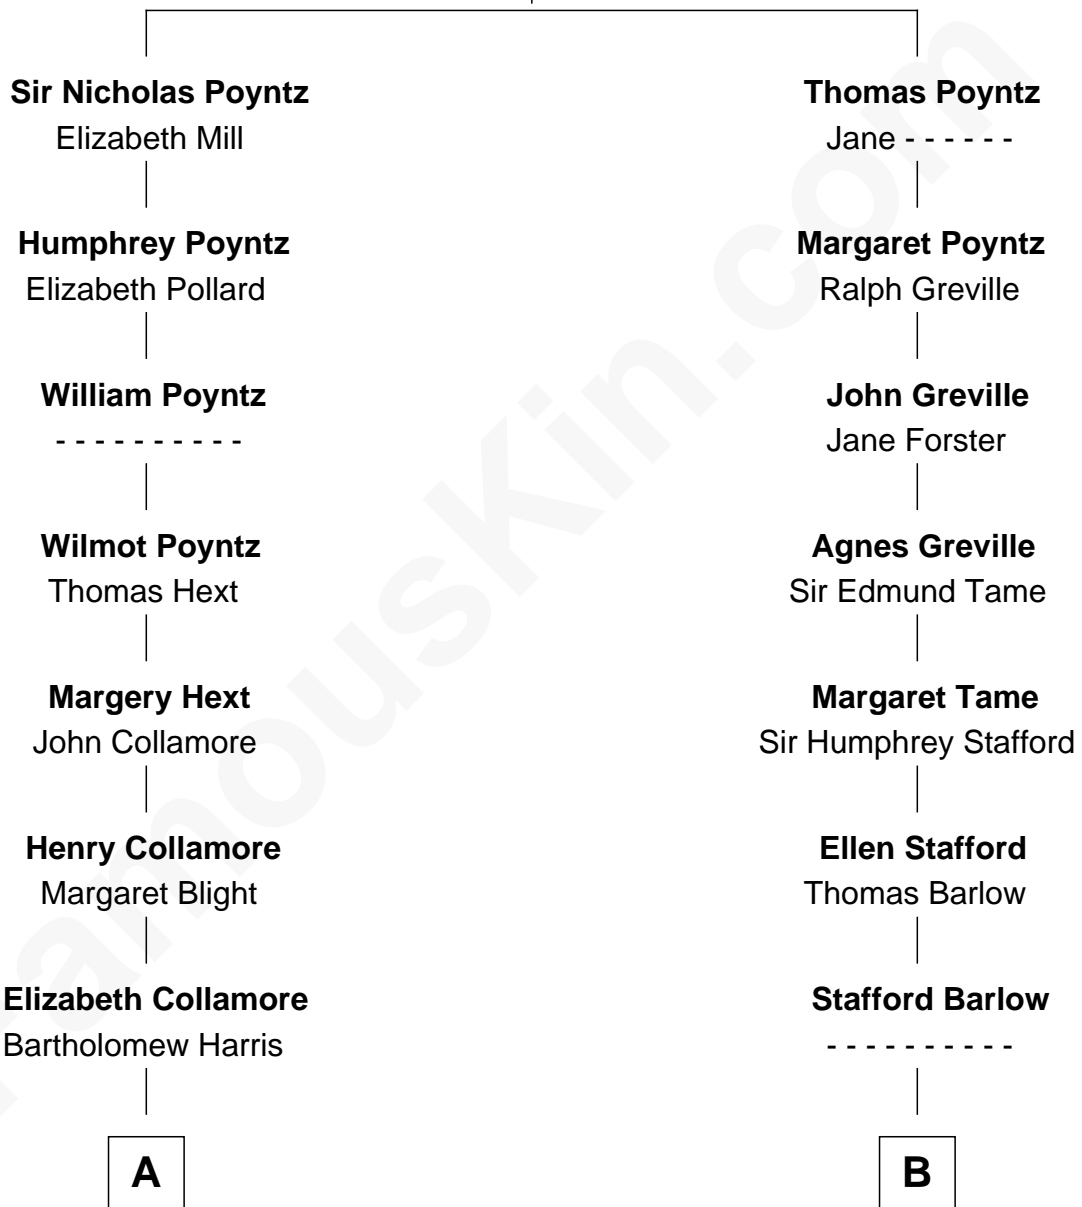

FamousKin.com

Relationship Chart of

Edith (Carow) Roosevelt

First Lady of President Theodore Roosevelt

15th cousin 2 times removed of

Jimmy Carter
39th U.S. President

Robert Poyntz
Katherine FitzNichol

A

Agnes Harris
William Edwards

Richard Edwards
Elizabeth Tuttle

Timothy Edwards
Esther Stoddard

Rev. Jonathan Edwards
Sarah Pierpont

Timothy Edwards
Rhoda Ogden

Sarah Edwards
Daniel Tyler

Gen. Daniel Tyler
Emily Lee

Gertrude Elizabeth Tyler
Charles Carow

Edith (Carow) Roosevelt
First Lady of Theodore Roosevelt

B

Audrey Barlow
William Almy

Christopher Almy
Elizabeth Cornell

Elizabeth Almy
Lewis Morris

Richard Morris
Mary Porter

Job Morris
Mary Ansley

Lydia Morris
Abel Ansley

Ann Ansley
Wiley Carter

Littleberry Walker Carter
Mary Ann Diligent Seals

William Archibald Carter
Nina Pratt

Earl Carter
Lillian Gordy

Jimmy Carter
39th U.S. President