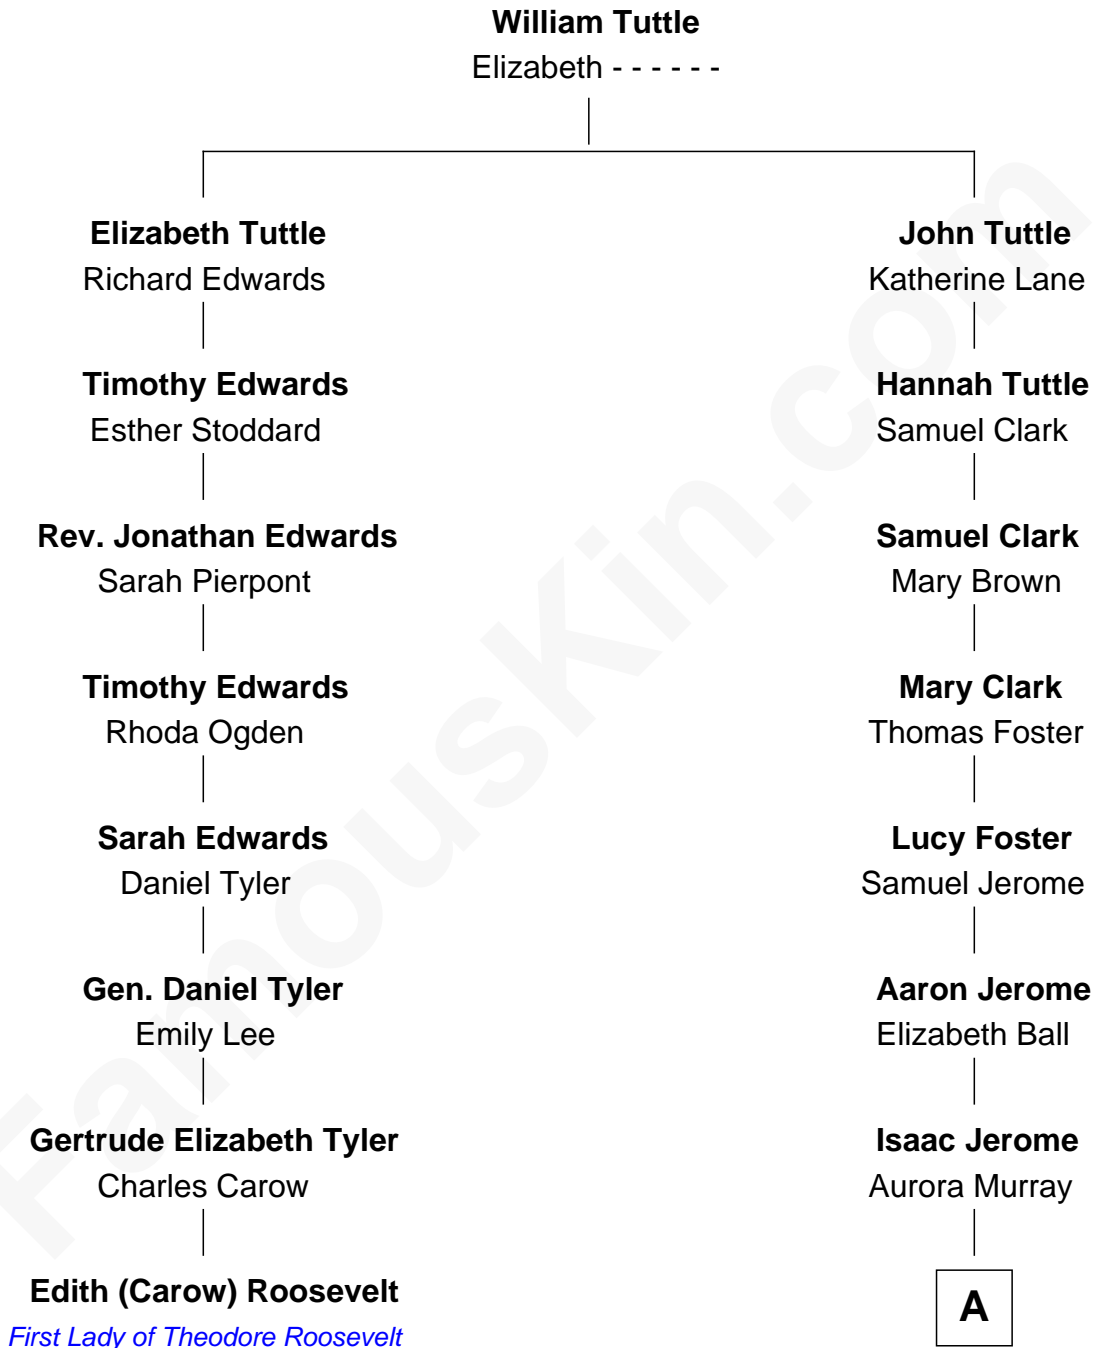

FamousKin.com

Relationship Chart of

Edith (Carow) Roosevelt

First Lady of President Theodore Roosevelt

7th cousin 2 times removed of

Sir Winston Churchill

Prime Minister of the United Kingdom

A

Leonard Walter Jerome

Clarissa Hall

Jeanette Jerome

Randolph Henry Spencer-Churchill

Sir Winston Churchill

Prime Minister of the United Kingdom

FamousKin.com