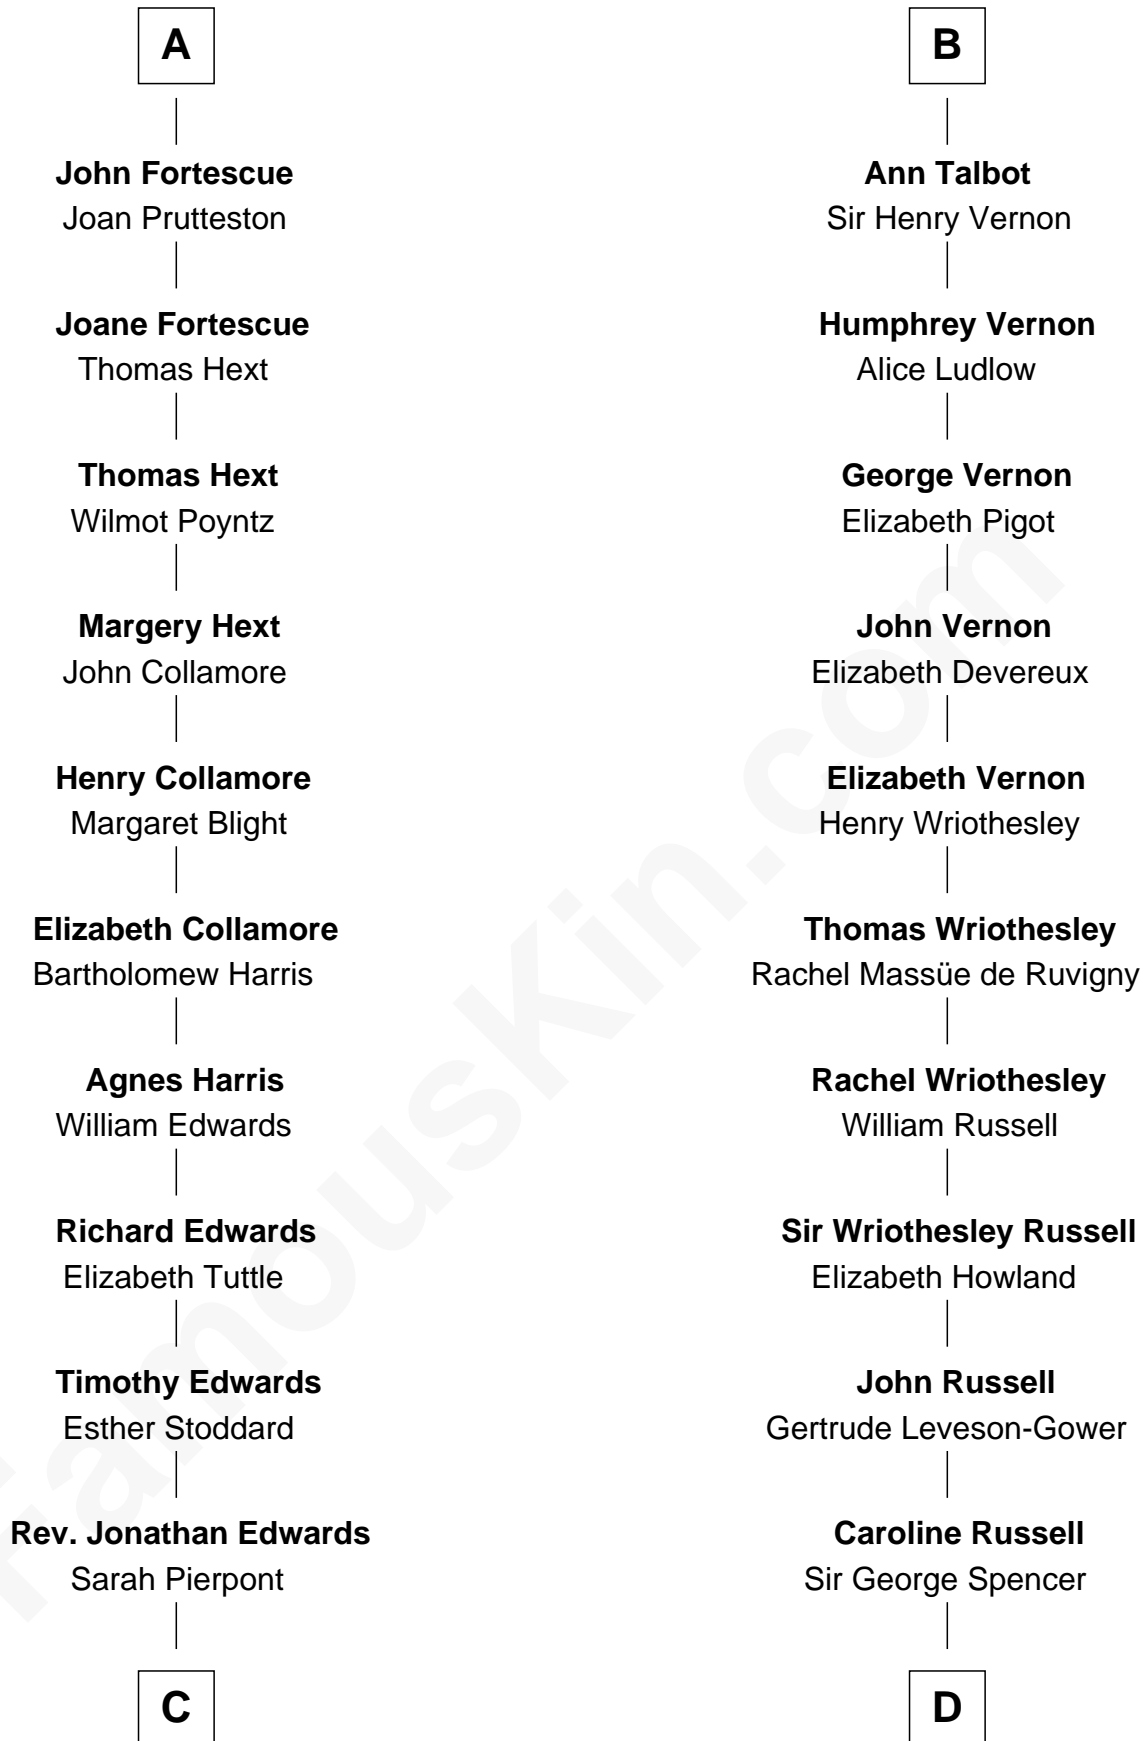

## Relationship Chart of

### Edith (Carow) Roosevelt

*First Lady of President Theodore Roosevelt*

21st cousin of

### Sir Winston Churchill

*Prime Minister of the United Kingdom*

**C**

**Timothy Edwards**

Rhoda Ogden

**Sarah Edwards**

Daniel Tyler

**Gen. Daniel Tyler**

Emily Lee

**Gertrude Elizabeth Tyler**

Charles Carow

**Edith (Carow) Roosevelt**

*First Lady of Theodore Roosevelt*

**D**

**George Spencer**

Susan Stewart