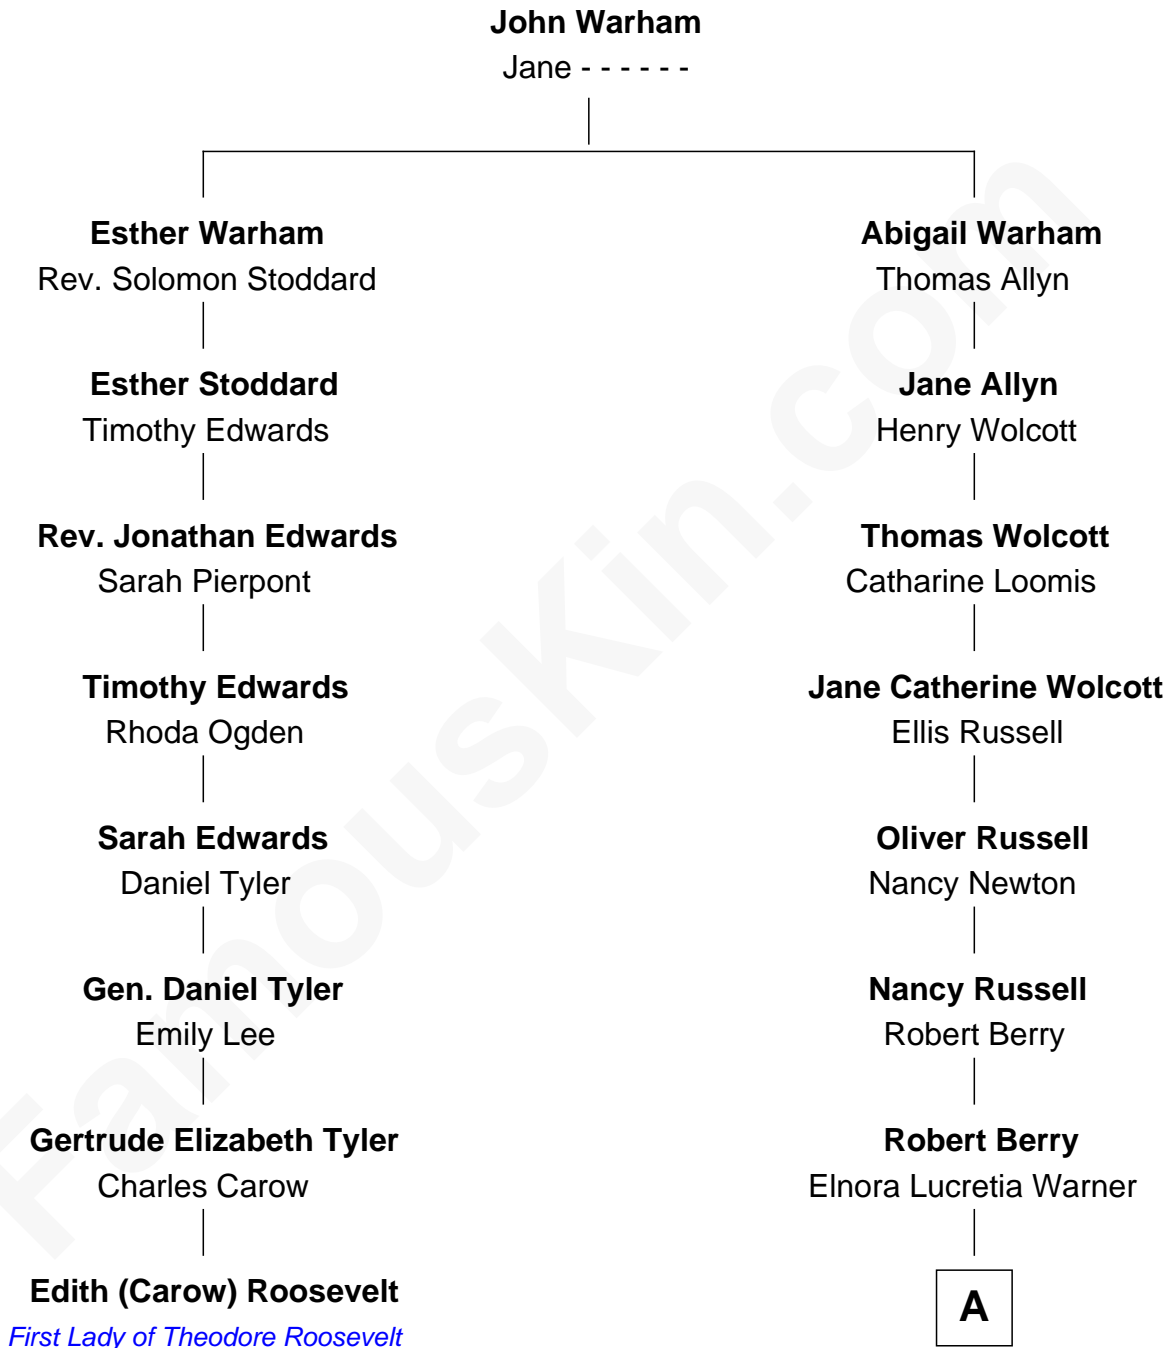

## Relationship Chart of

### Edith (Carow) Roosevelt

*First Lady of President Theodore Roosevelt*

7th cousin 3 times removed of

**Mitt Romney**

*70th Governor of Massachusetts*

**A**

—  
**Rosetta Mary Berry**  
Charles Edward Robison

—  
**Alma Luella Robison**  
Harold Arundel LaFount

—  
**Lenore Emily LaFount**  
George Wilcken Romney

—  
**Mitt Romney**  
*70th Governor of Massachusetts*