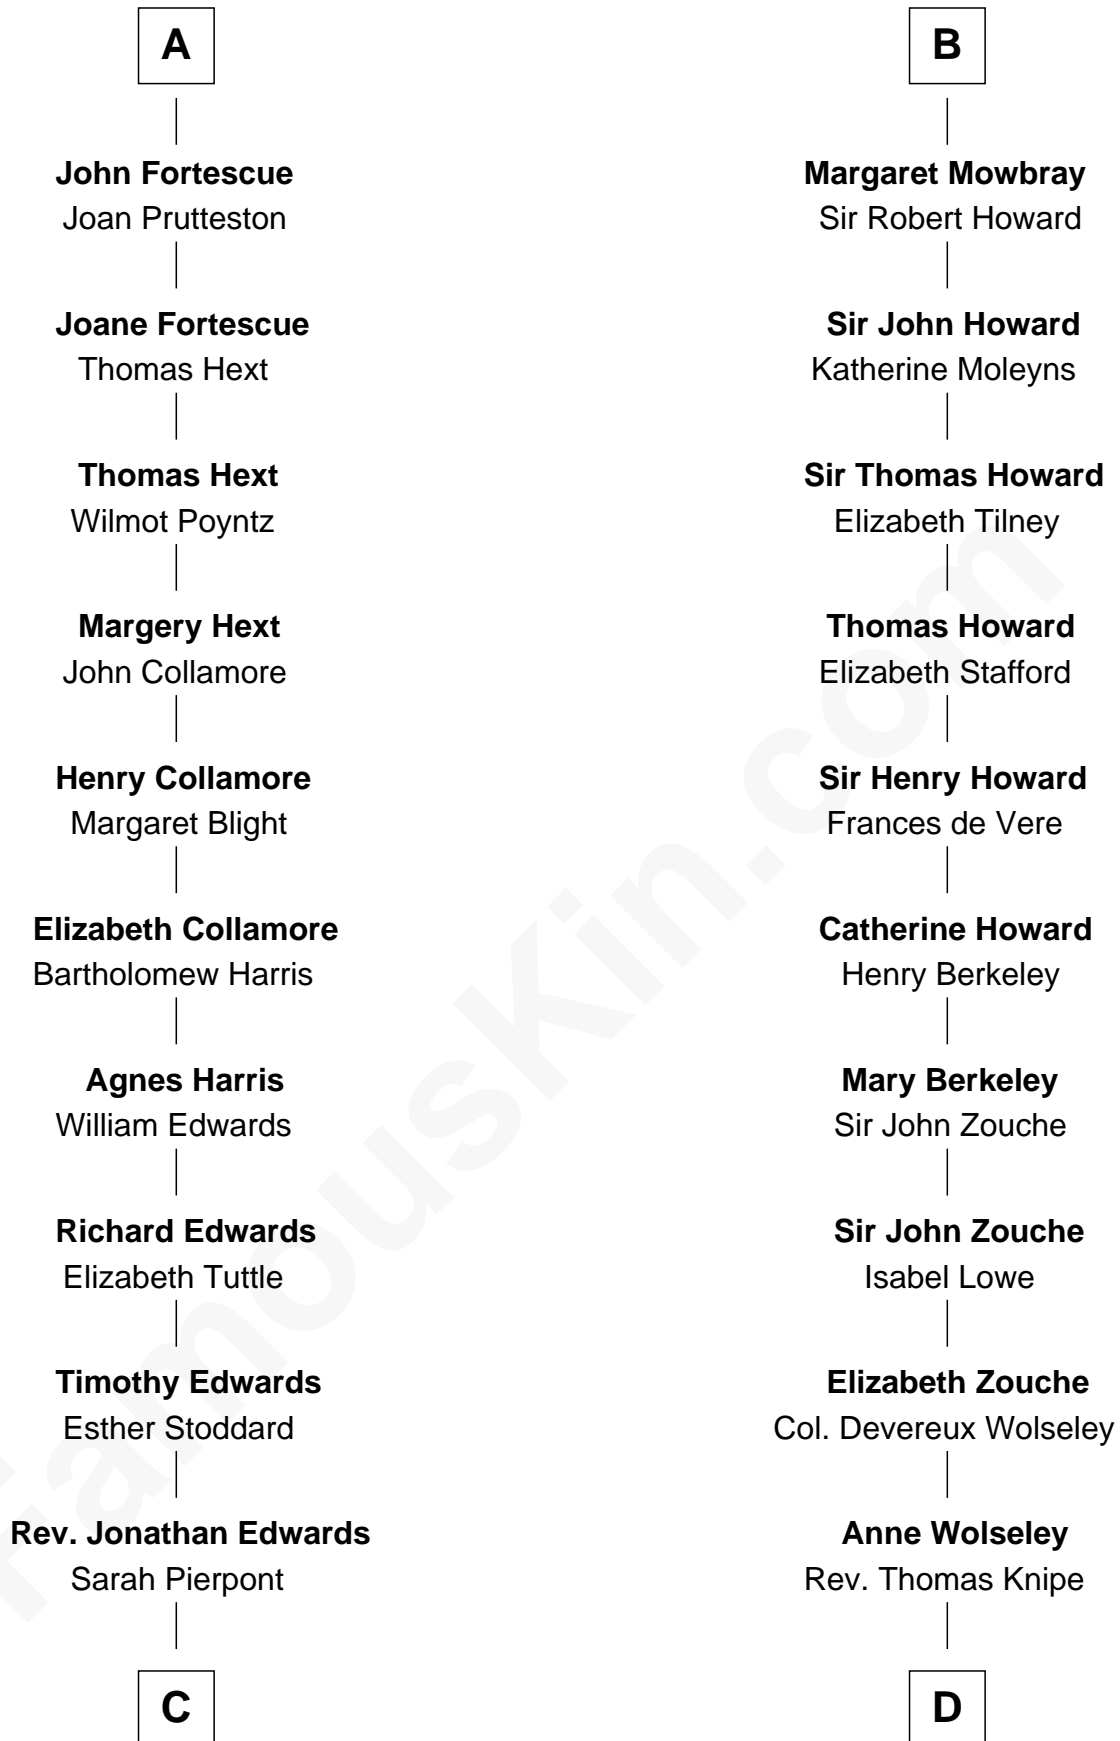

FamousKin.com

Relationship Chart of

Edith (Carow) Roosevelt

First Lady of President Theodore Roosevelt

21st cousin of

Francis Scott Key

Author of "The Star Spangled Banner"

C

Timothy Edwards

Rhoda Ogden

Sarah Edwards

Daniel Tyler

Gen. Daniel Tyler

Emily Lee

Gertrude Elizabeth Tyler

Charles Carow

Edith (Carow) Roosevelt

First Lady of Theodore Roosevelt

D

Anne Knipe

Michael Arnold

Alicia Arnold

John Ross

Ann Arnold Ross