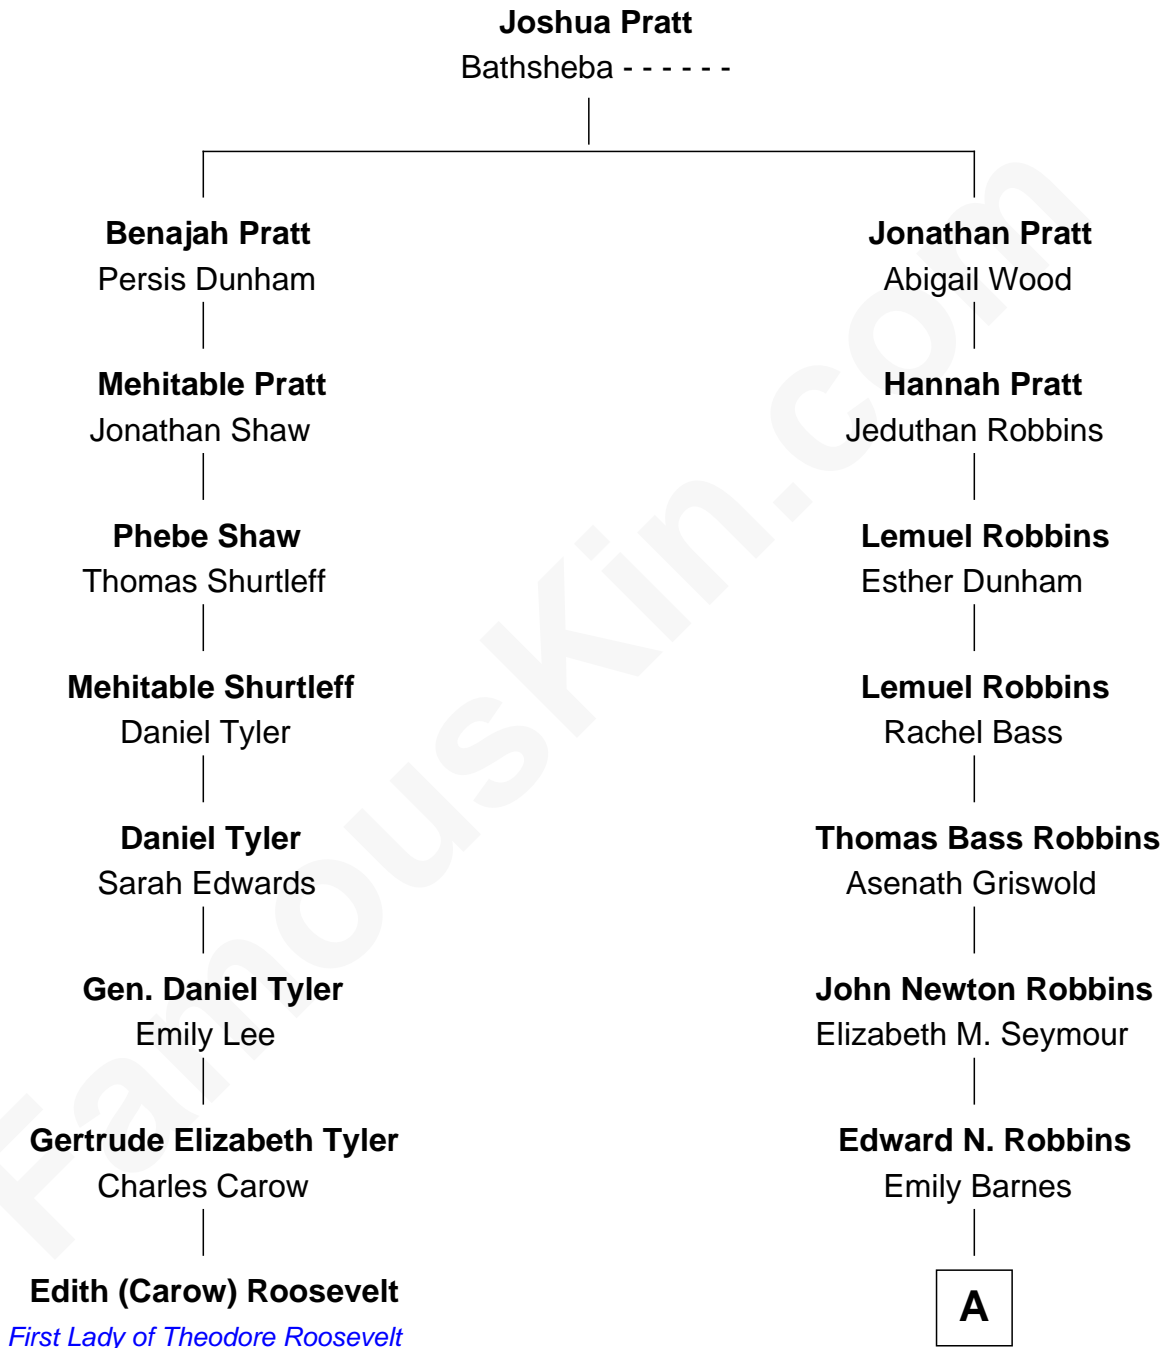

FamousKin.com

Relationship Chart of

Edith (Carow) Roosevelt

First Lady of President Theodore Roosevelt

7th cousin 2 times removed of

Nancy (Davis) Reagan

First Lady of President Ronald Reagan

A

|
John Newell Robbins

Anne Ayers Francis

|
Kenneth Seymour Robbins

Edith Prescott Lockett

|
Nancy (Davis) Reagan

First Lady of Ronald Reagan

FamousKin.com