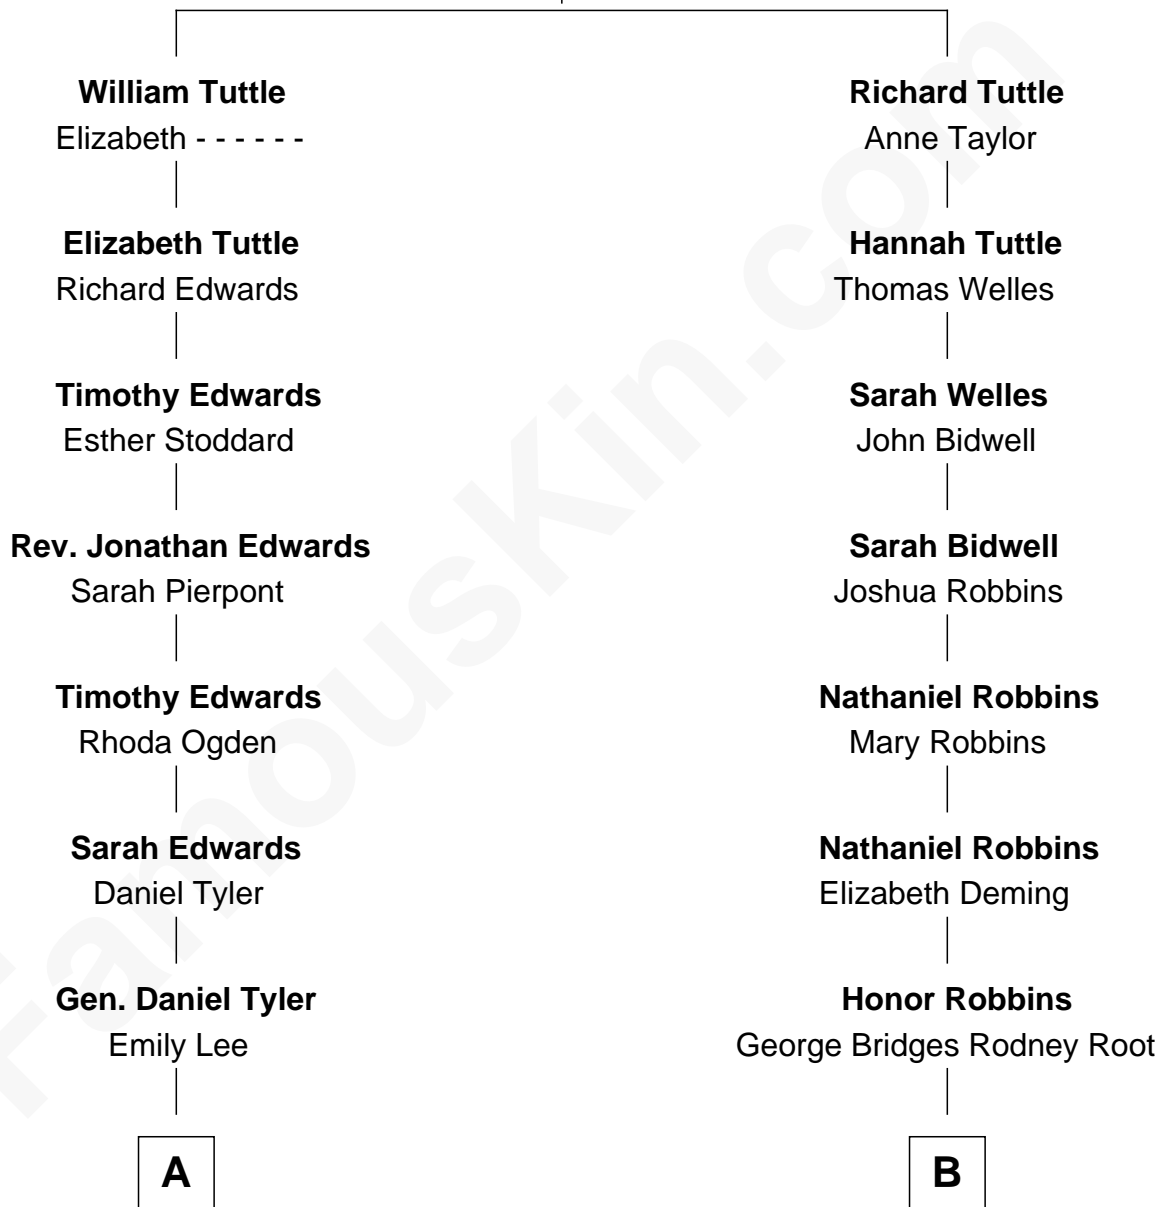

## Relationship Chart of

### Edith (Carow) Roosevelt

*First Lady of President Theodore Roosevelt*

8th cousin 3 times removed of

### Nancy (Davis) Reagan

*First Lady of President Ronald Reagan*

**Simon Tuttle**  
Isabel Wells

**A**

**Gertrude Elizabeth Tyler**

Charles Carow

**Edith (Carow) Roosevelt**

*First Lady of Theodore Roosevelt*

**B**

**Elizabeth Robbins Root**

Manning Francis

**Frederick Augustus Francis**

Jessie Anne Stevens

**Anne Ayers Francis**

John Newell Robbins

**Kenneth Seymour Robbins**