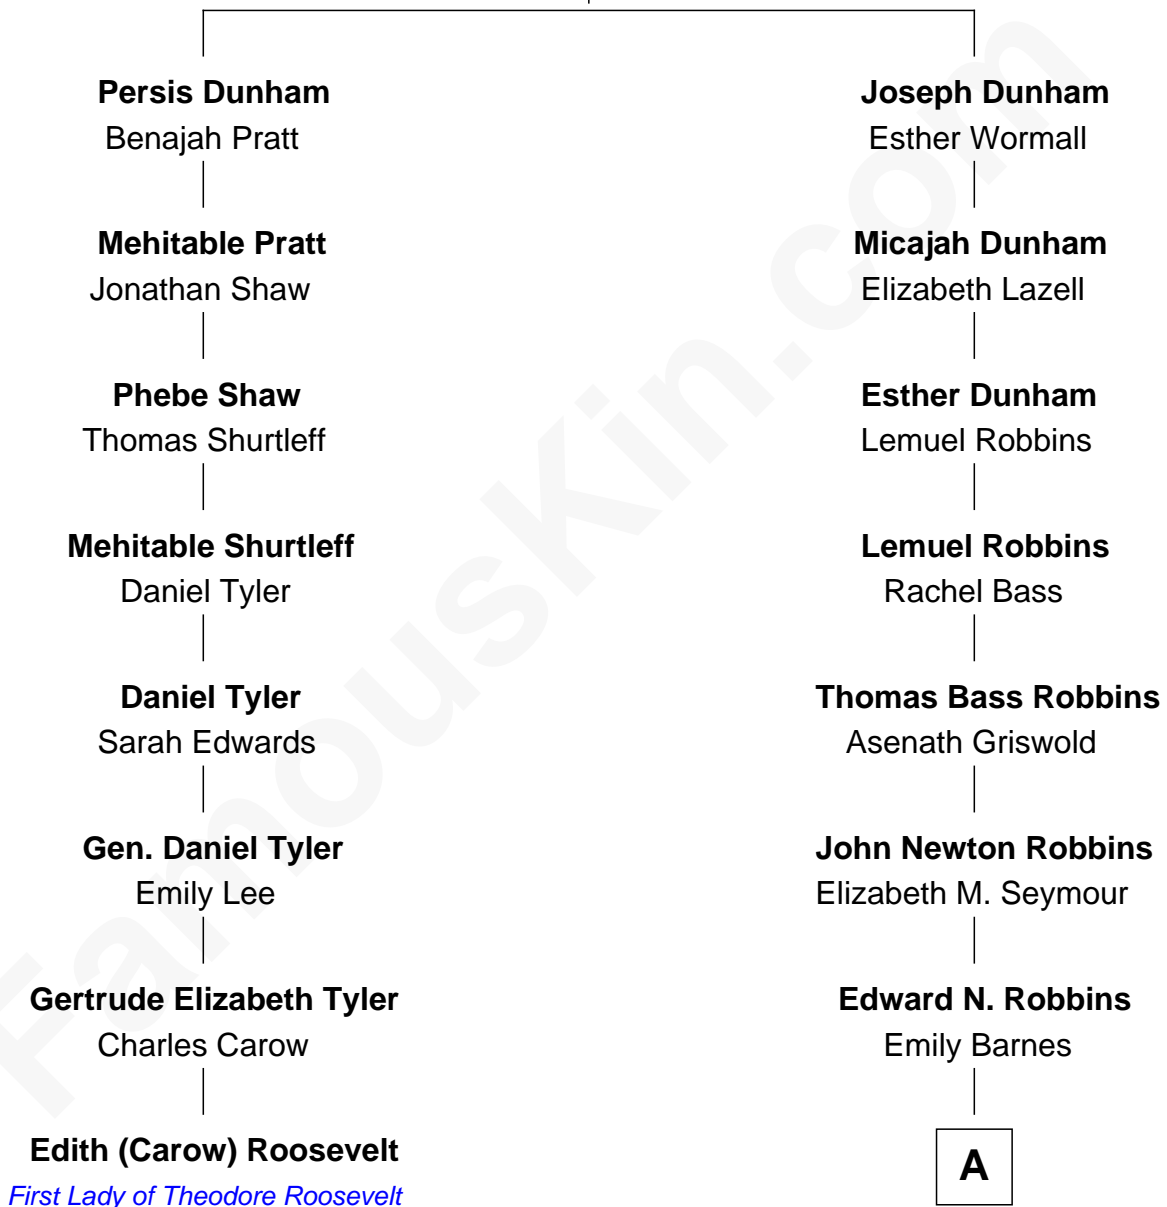

## Relationship Chart of

### Edith (Carow) Roosevelt

*First Lady of President Theodore Roosevelt*

7th cousin 2 times removed of

### Nancy (Davis) Reagan

*First Lady of President Ronald Reagan*

**John Dunham**  
Abigail Barlow

**A**

|  
**John Newell Robbins**

Anne Ayers Francis

|  
**Kenneth Seymour Robbins**

Edith Prescott Lockett