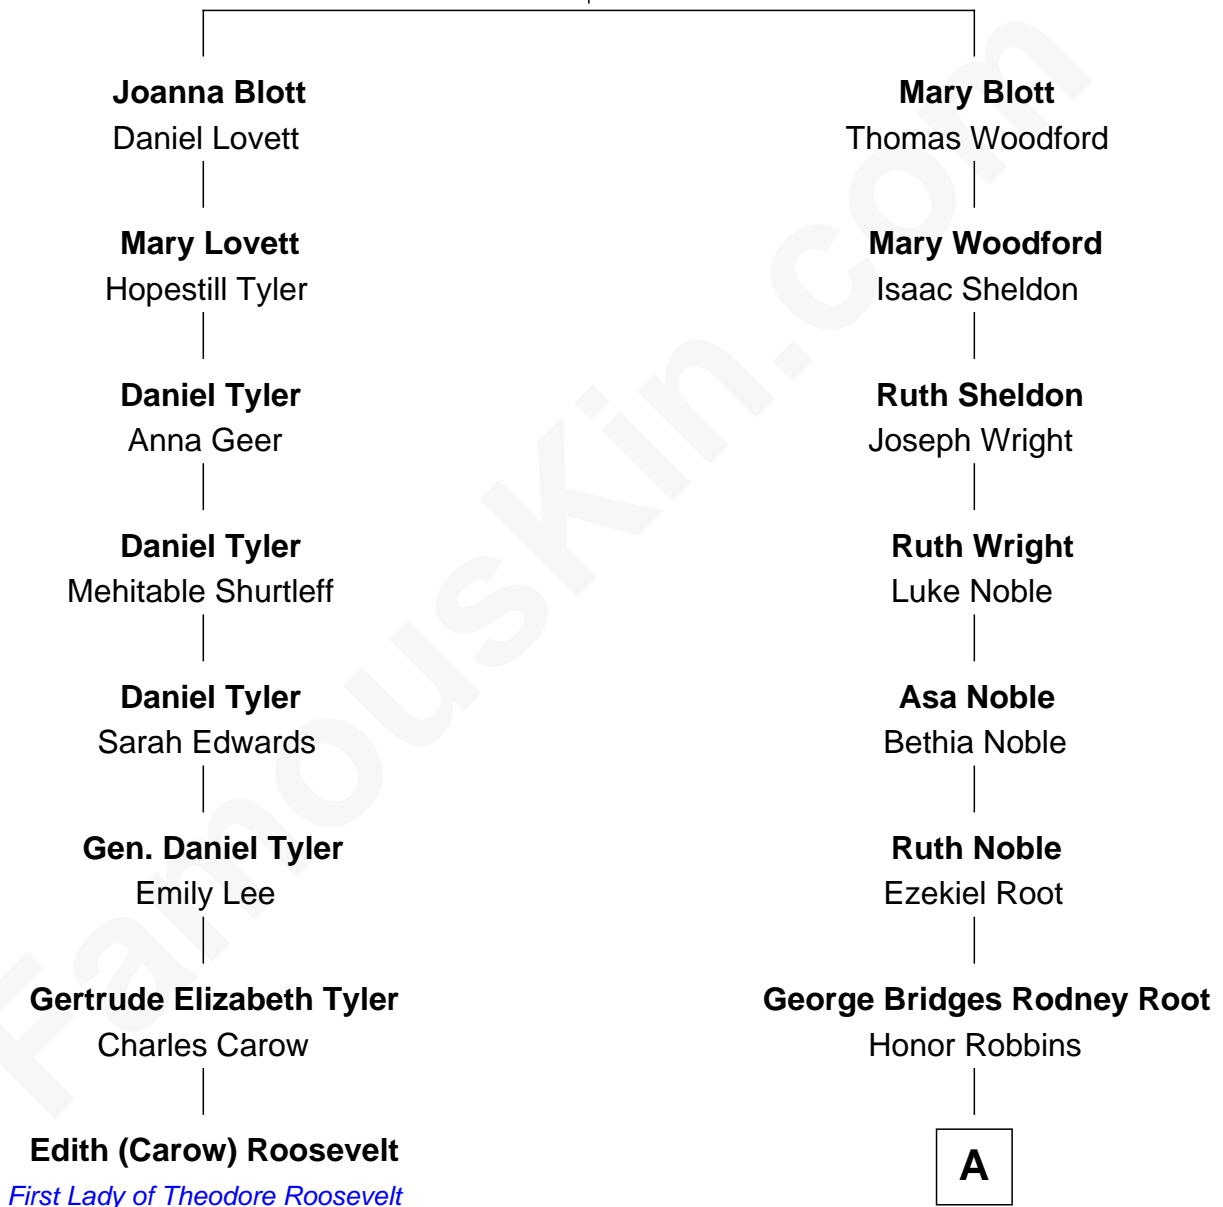

FamousKin.com

Relationship Chart of

Edith (Carow) Roosevelt

First Lady of President Theodore Roosevelt

7th cousin 4 times removed of

Nancy (Davis) Reagan

First Lady of President Ronald Reagan

Robert Blott
Susanna Selbee

A

Elizabeth Robbins Root

Manning Francis

Frederick Augustus Francis

Jessie Anne Stevens

Anne Ayers Francis

John Newell Robbins

Kenneth Seymour Robbins