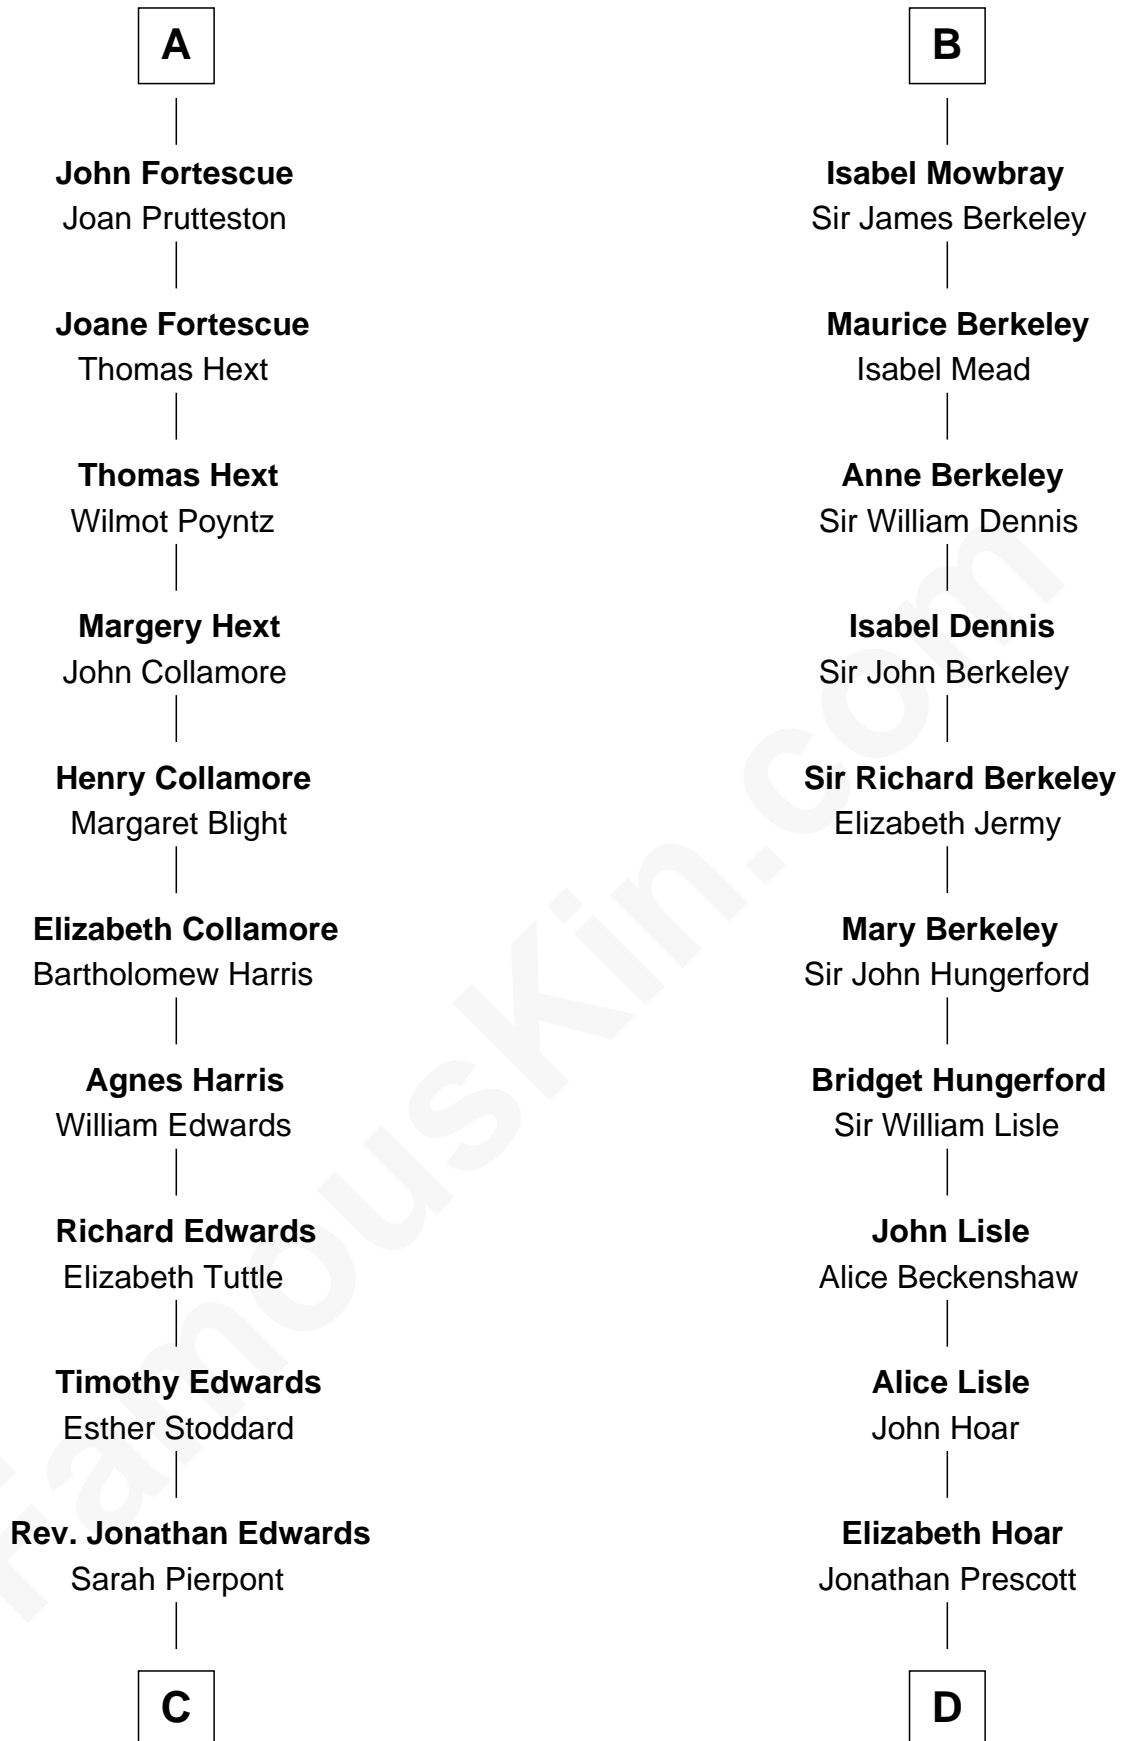

FamousKin.com

Relationship Chart of

Edith (Carow) Roosevelt

First Lady of President Theodore Roosevelt

19th cousin 2 times removed of

Samuel Prescott

Completed Paul Revere's Midnight Ride

C

Timothy Edwards

Rhoda Ogden

Sarah Edwards

Daniel Tyler

Gen. Daniel Tyler

Emily Lee

Gertrude Elizabeth Tyler

Charles Carow

Edith (Carow) Roosevelt

First Lady of Theodore Roosevelt

D

Dr. Jonathan Prescott

Rebecca Bulkeley

Dr. Abel Prescott

Abigail Brigham

Samuel Prescott