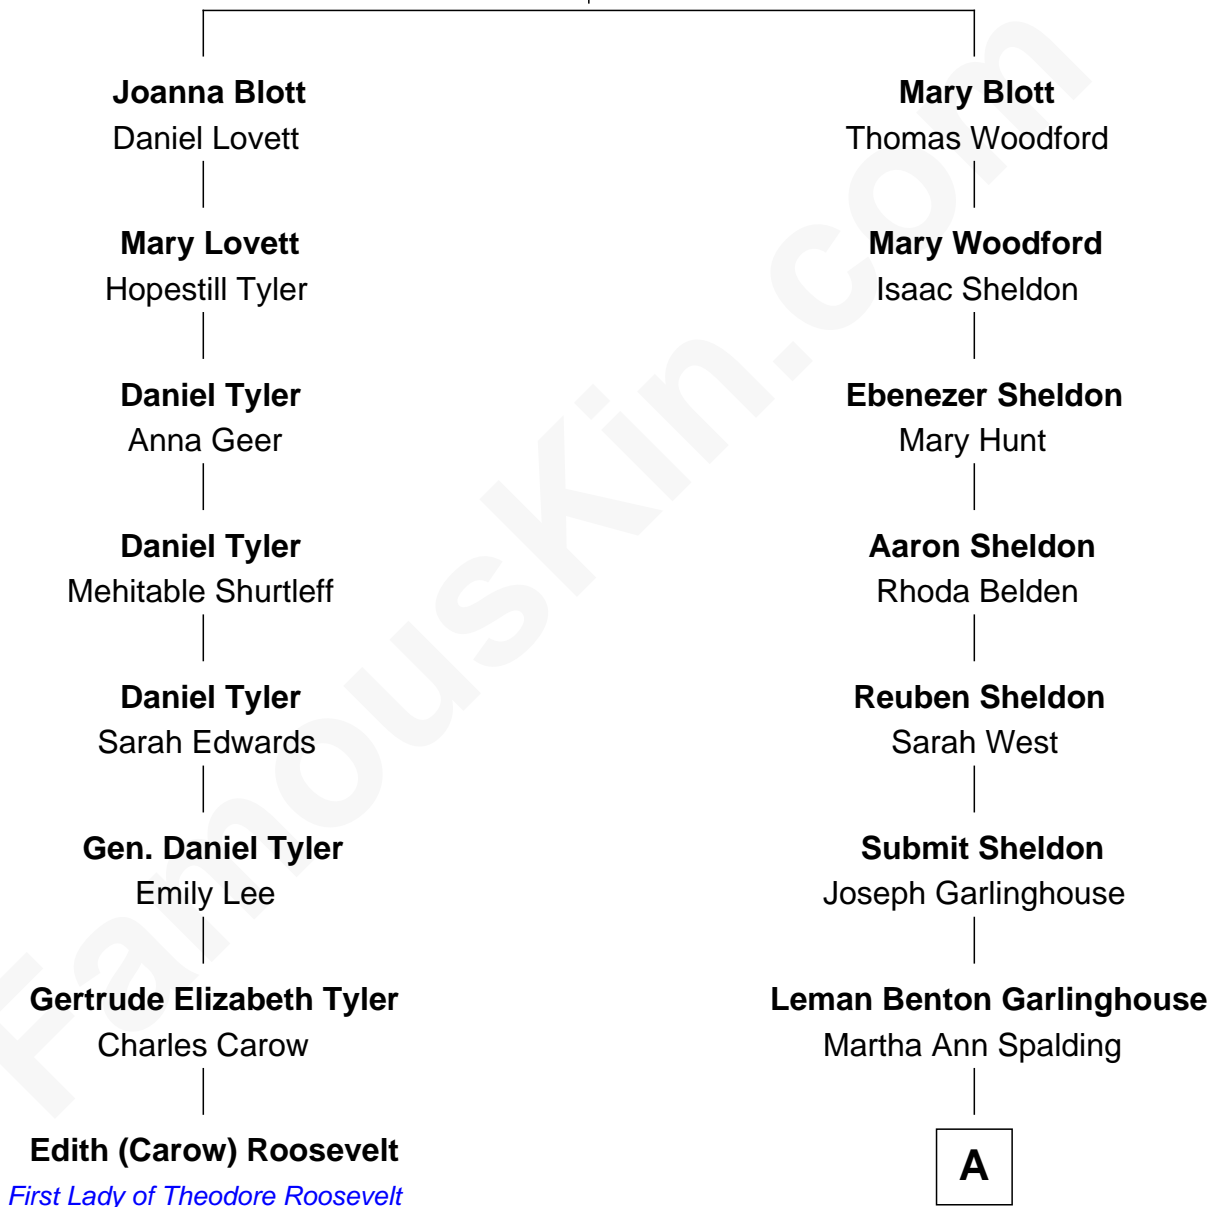

Robert Blott
Susanna Selbee