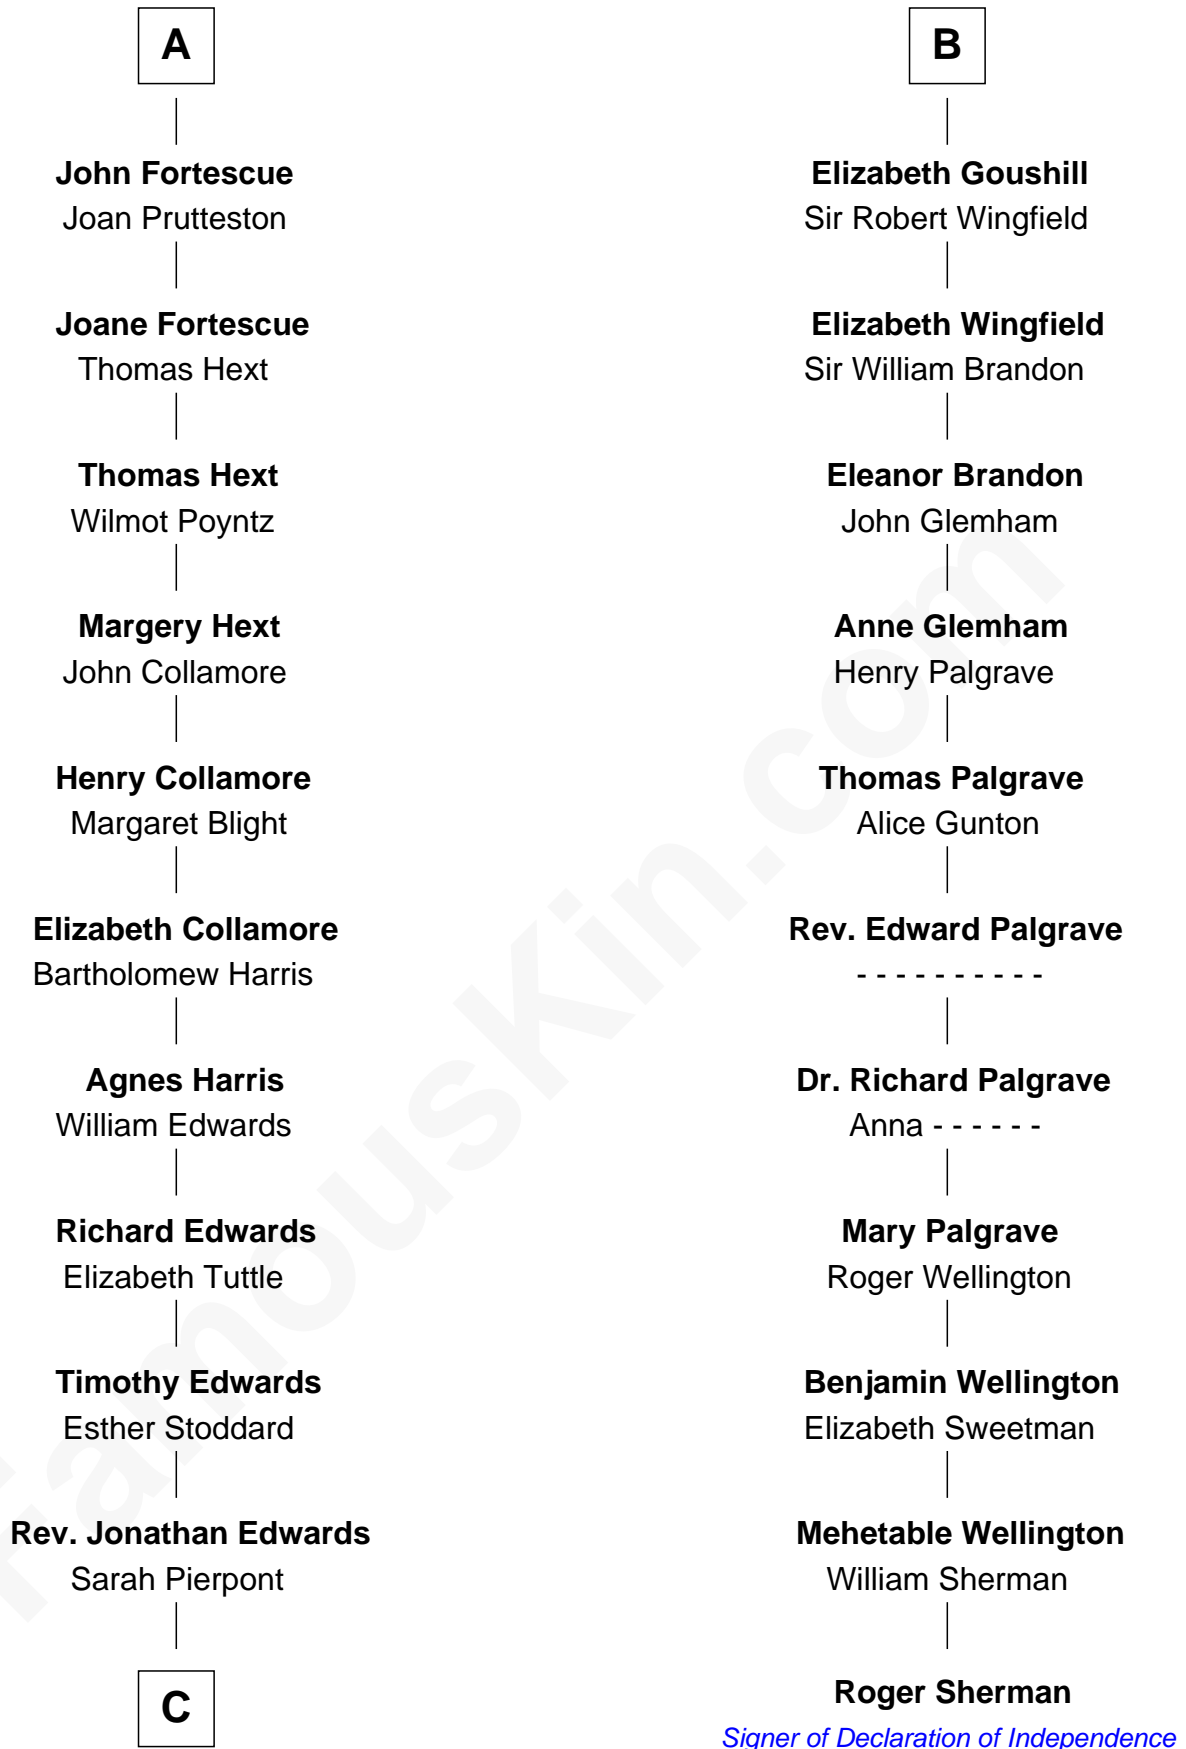

FamousKin.com

Relationship Chart of

Edith (Carow) Roosevelt

First Lady of President Theodore Roosevelt

17th cousin 4 times removed of

Roger Sherman

Signer of the Declaration of Independence

C

—
Timothy Edwards

Rhoda Ogden

—
Sarah Edwards

Daniel Tyler

—
Gen. Daniel Tyler

Emily Lee

—
Gertrude Elizabeth Tyler

Charles Carow

—
Edith (Carow) Roosevelt

First Lady of Theodore Roosevelt

FamousKin.com