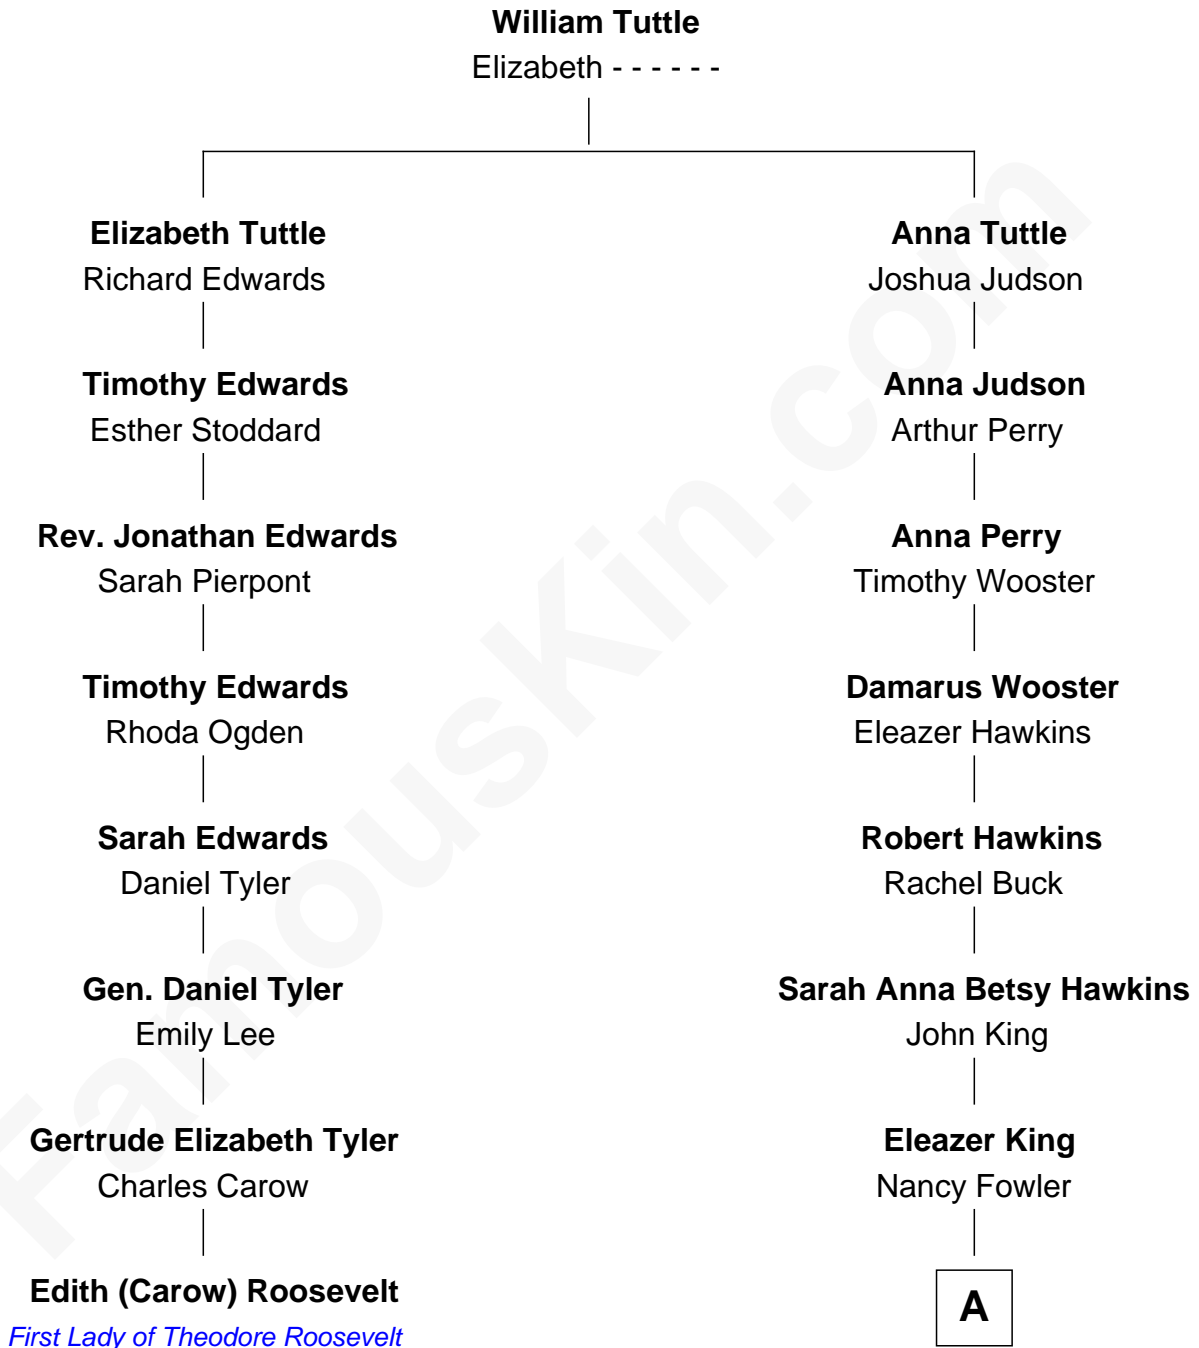

## Relationship Chart of

### Edith (Carow) Roosevelt

*First Lady of President Theodore Roosevelt*

7th cousin 6 times removed of

**Gary Herbert**

*17th Governor of Utah*

**A**

—  
**Eleazer King**

Mary Caroline Fowler

—  
**Caroline Matilda King**

Charles Whitlock

—  
**John Hardin Whitlock**

Elizabeth Christiansen

—  
**Elizabeth Maybell Whitlock**

Wilford Lewis Breinholt

—  
**Mable Elizabeth Breinholt**

Glenn Mackey Boley