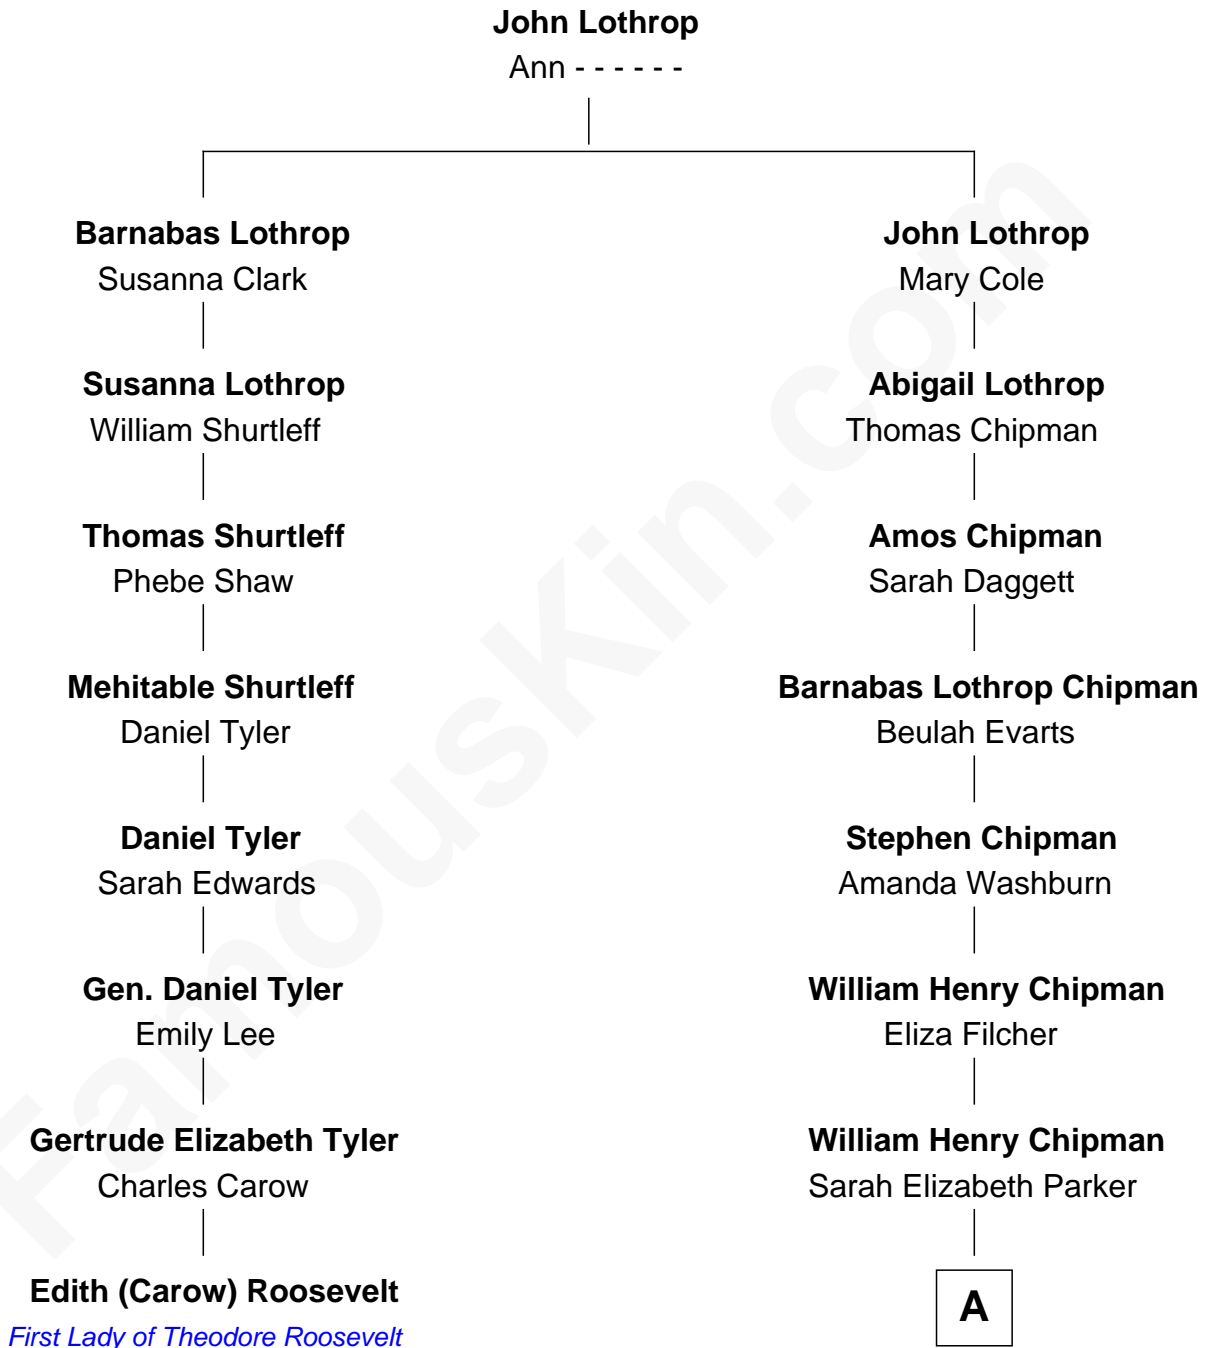

## Relationship Chart of

### Edith (Carow) Roosevelt

*First Lady of President Theodore Roosevelt*

7th cousin 2 times removed of

**Gary Herbert**

*17th Governor of Utah*

**A**

**Eliza Chipman**  
James Edward Peters

**Paul Richard Peters**  
Carol Boley

**Gary Herbert**  
*17th Governor of Utah*

FamousKin.com