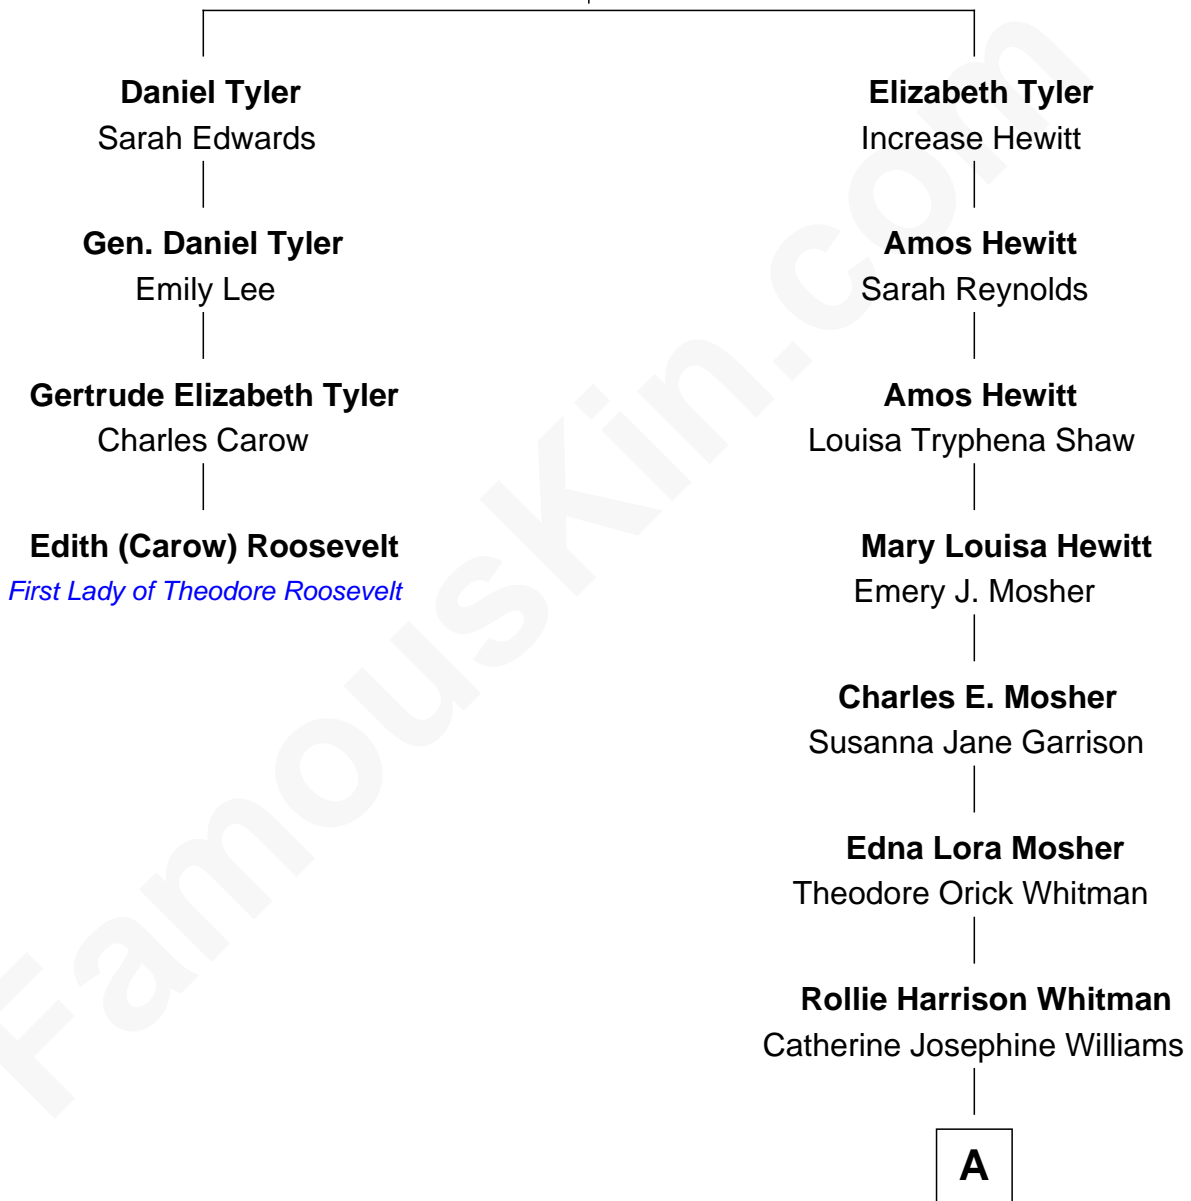

FamousKin.com

Relationship Chart of

Edith (Carow) Roosevelt

First Lady of President Theodore Roosevelt

3rd cousin 5 times removed of

Rainn Wilson

TV and Movie Actor

Daniel Tyler
Mehitable Shurtleff

A

Patricia May Whitman
Robert George Wilson

Rainn Wilson
TV and Movie Actor

FamousKin.com