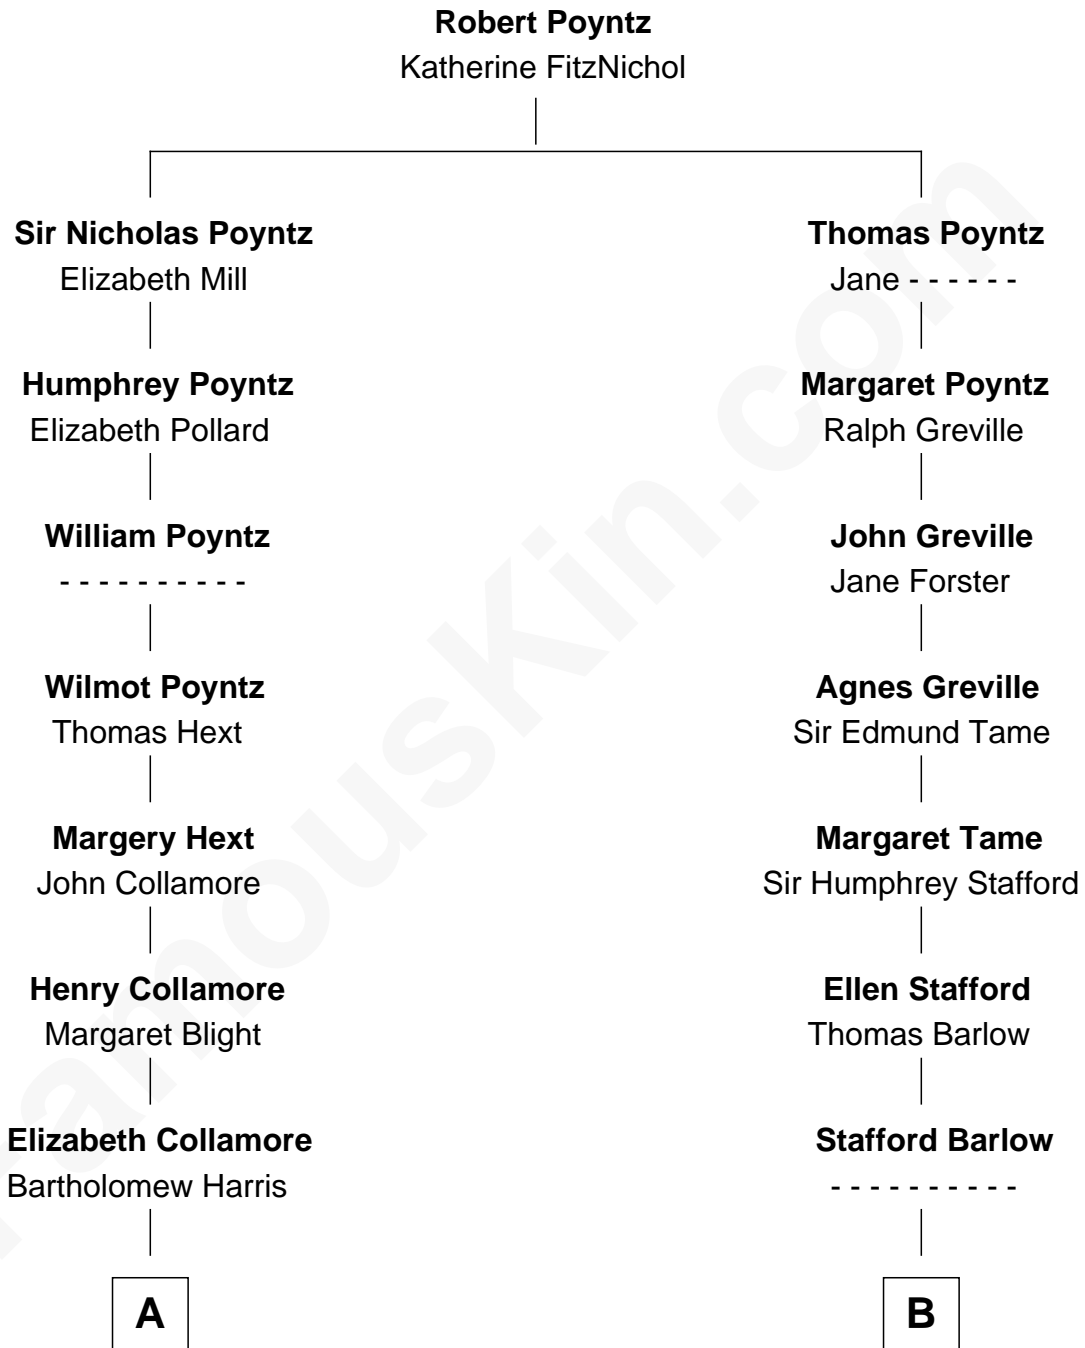

FamousKin.com

Relationship Chart of

Edith (Carow) Roosevelt

First Lady of President Theodore Roosevelt

15th cousin 3 times removed of

Kyra Sedgwick

TV and Movie Actress

C

Henry Dwight Sedgwick

Patricia Ann Rosenwald

Kyra Sedgwick

TV and Movie Actress

FamousKin.com