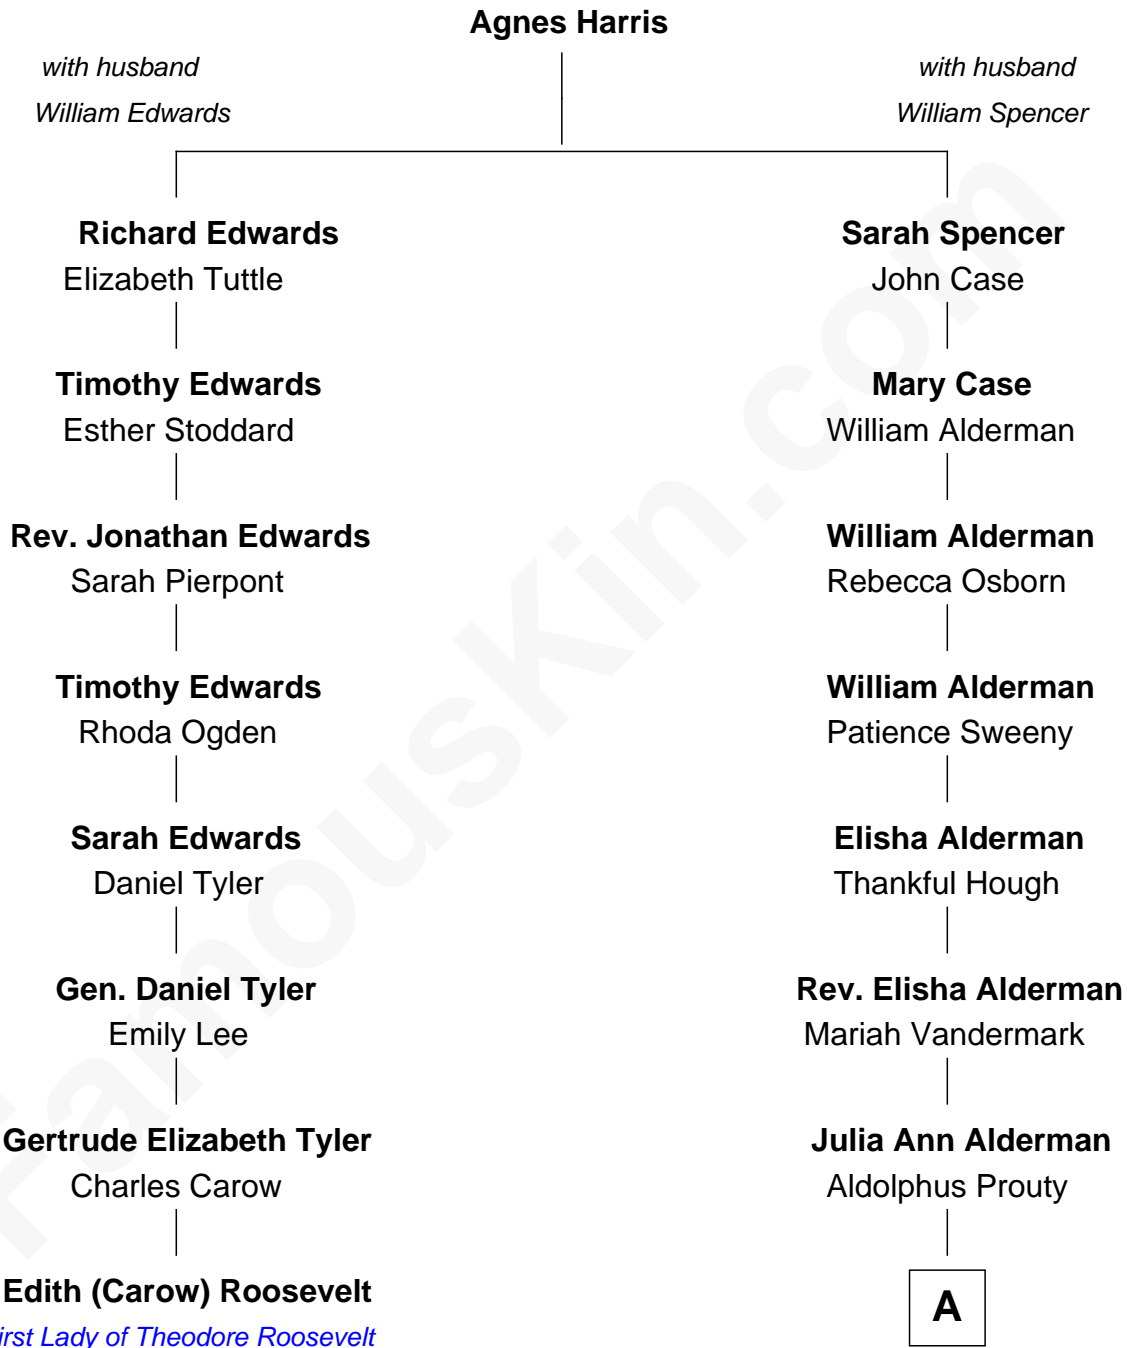

FamousKin.com

Relationship Chart of

Edith (Carow) Roosevelt

First Lady of President Theodore Roosevelt

7th cousin 3 times removed of

Louie Anderson

Comedian and Game Show Host