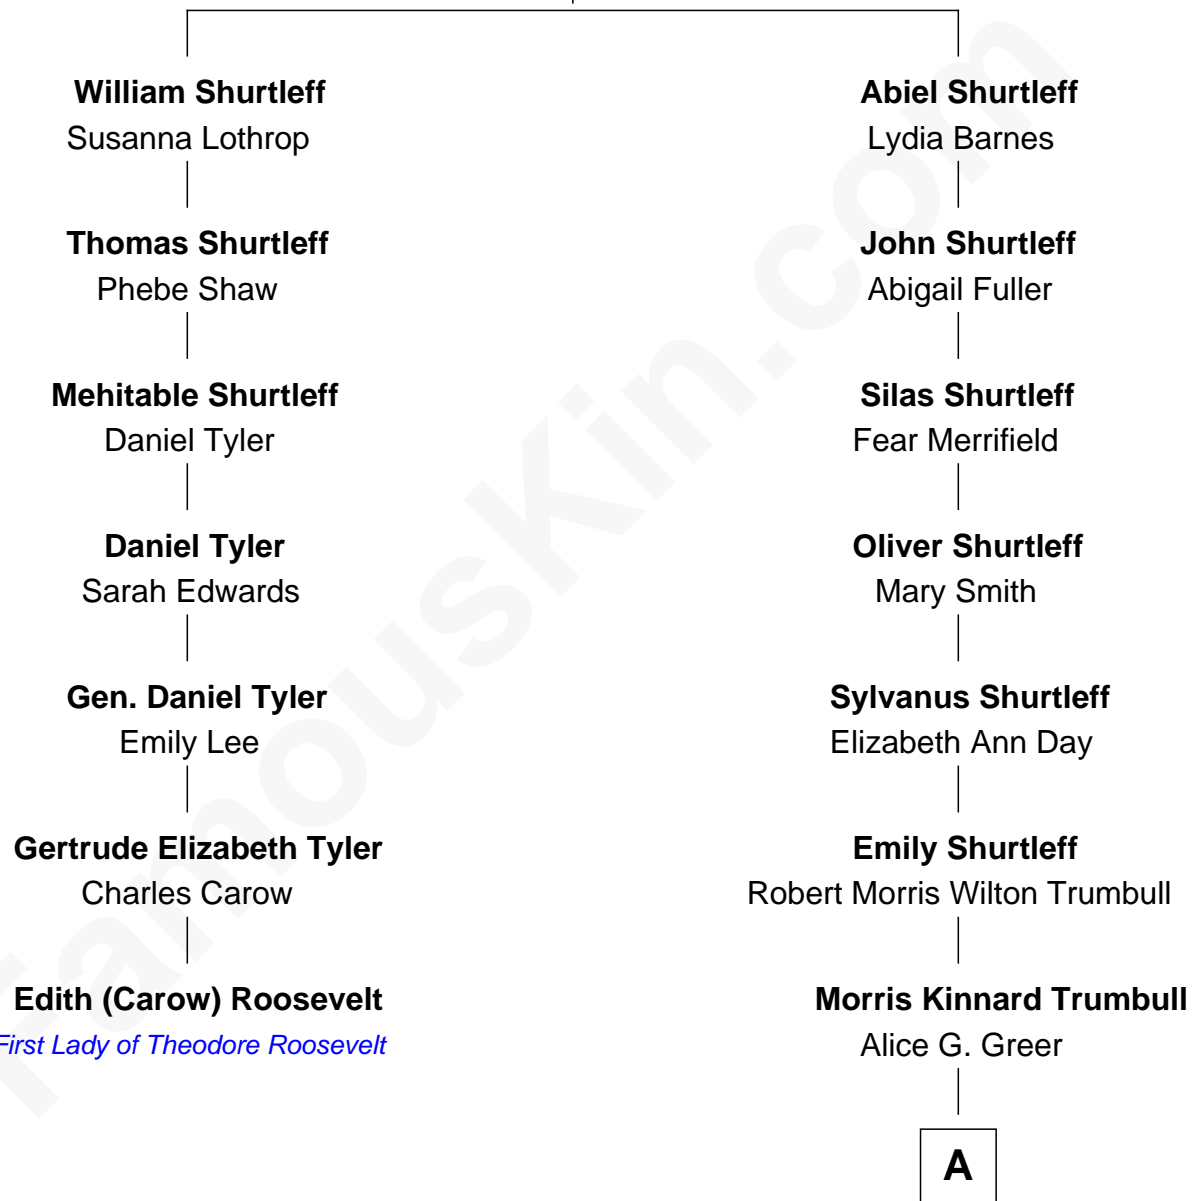

William Shurtleff
Elizabeth Lettice