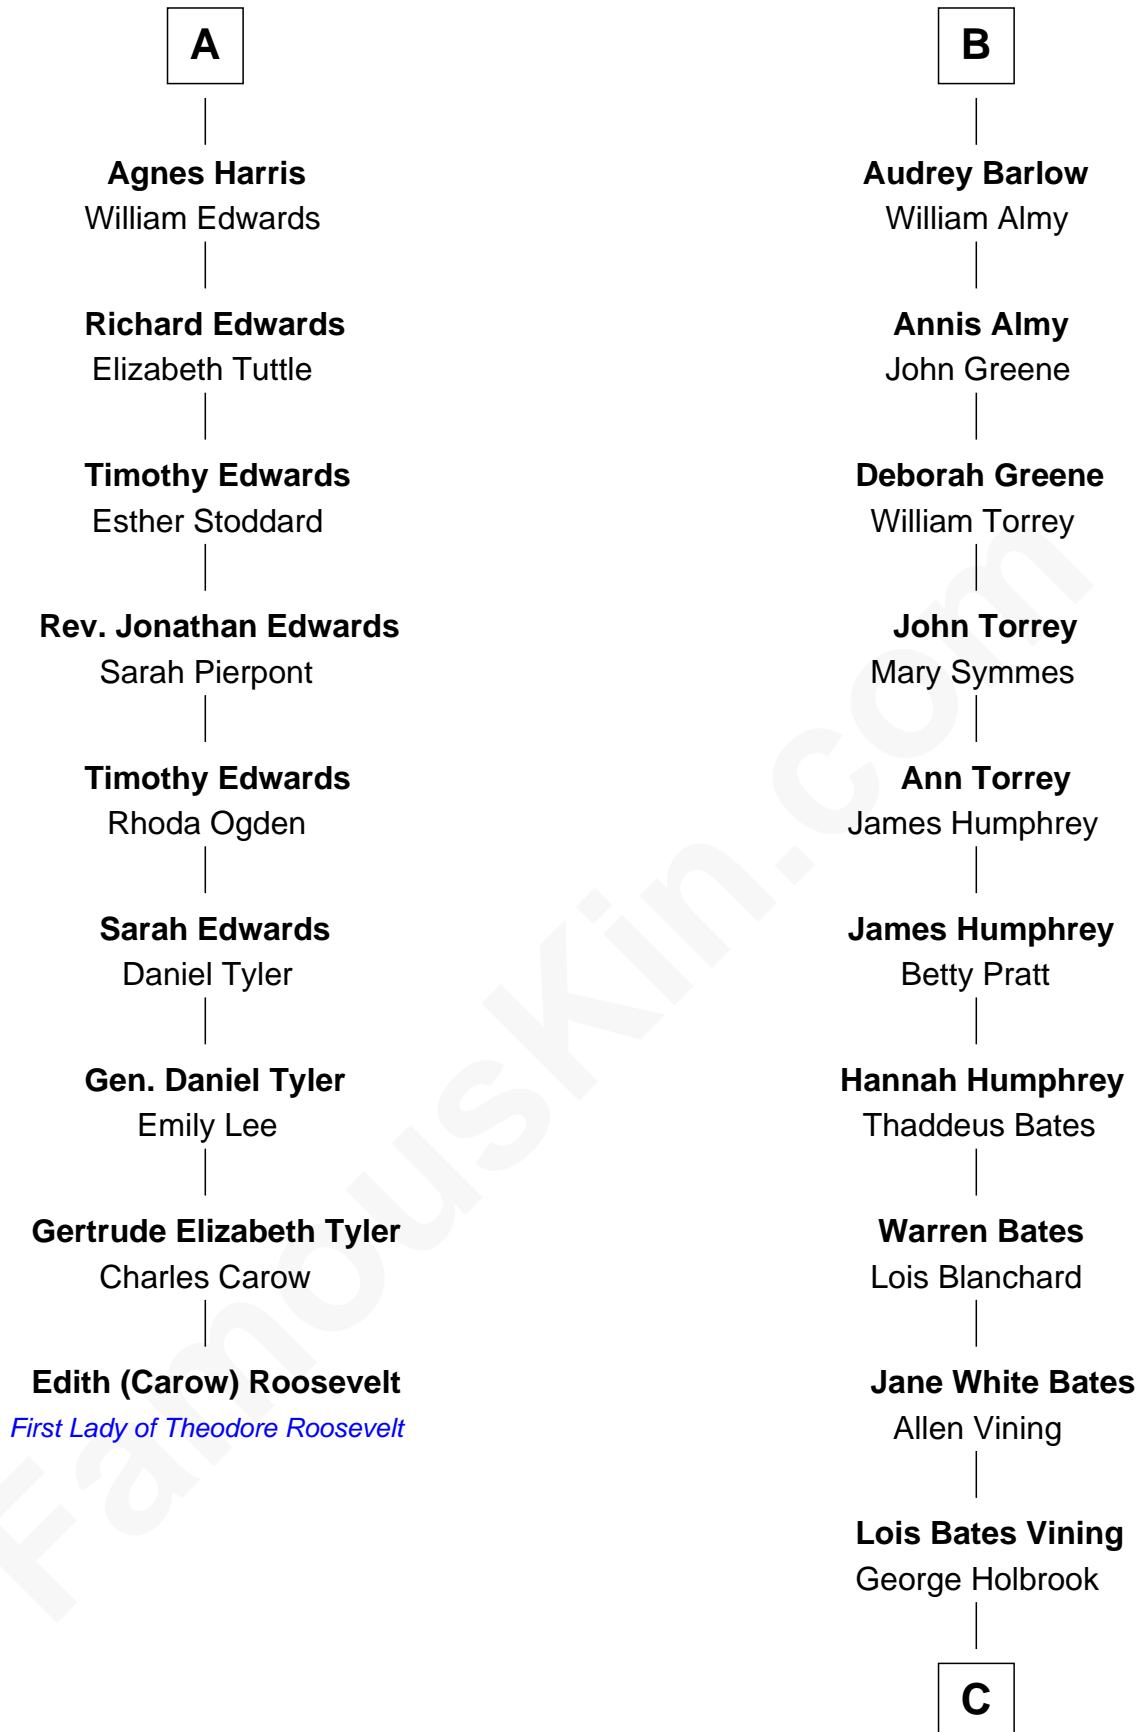

FamousKin.com

Relationship Chart of

Edith (Carow) Roosevelt

First Lady of President Theodore Roosevelt

15th cousin 4 times removed of

Hal Holbrook

TV and Movie Actor

Robert Poyntz
Katherine FitzNichol

Margaret Poyntz

Ralph Greville

John Greville

Jane Forster

Agnes Greville

Sir Edmund Tame

Margaret Tame

Sir Humphrey Stafford

Ellen Stafford

Thomas Barlow

Stafford Barlow

B

C

Allen Vining Holbrook

Minnie Alberta Rowe

Harold Rowe Holbrook