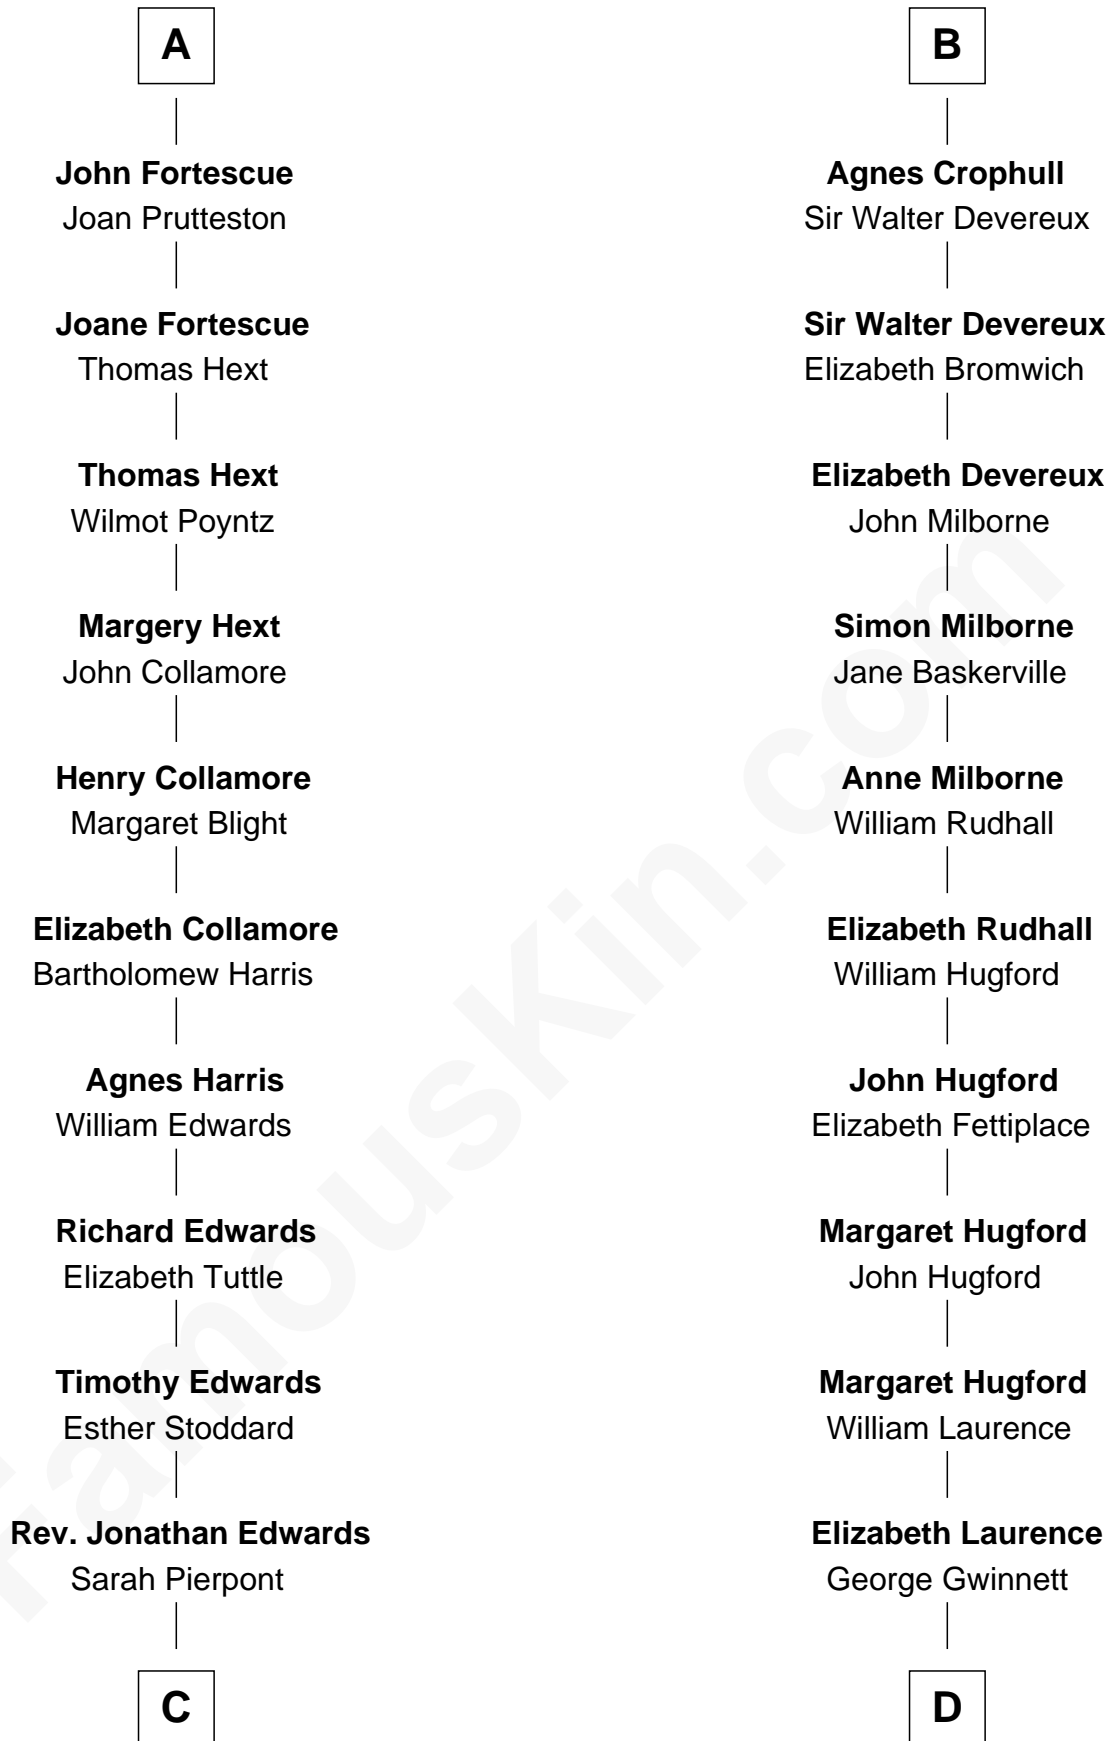

## Relationship Chart of

### Edith (Carow) Roosevelt

*First Lady of President Theodore Roosevelt*

20th cousin 1 time removed of

### Button Gwinnett

*Signer of the Declaration of Independence*

**C**

**Timothy Edwards**

Rhoda Ogden

**Sarah Edwards**

Daniel Tyler

**Gen. Daniel Tyler**

Emily Lee

**Gertrude Elizabeth Tyler**

Charles Carow

**Edith (Carow) Roosevelt**

*First Lady of Theodore Roosevelt*

**D**

**George Gwinnett**

Elizabeth Randle