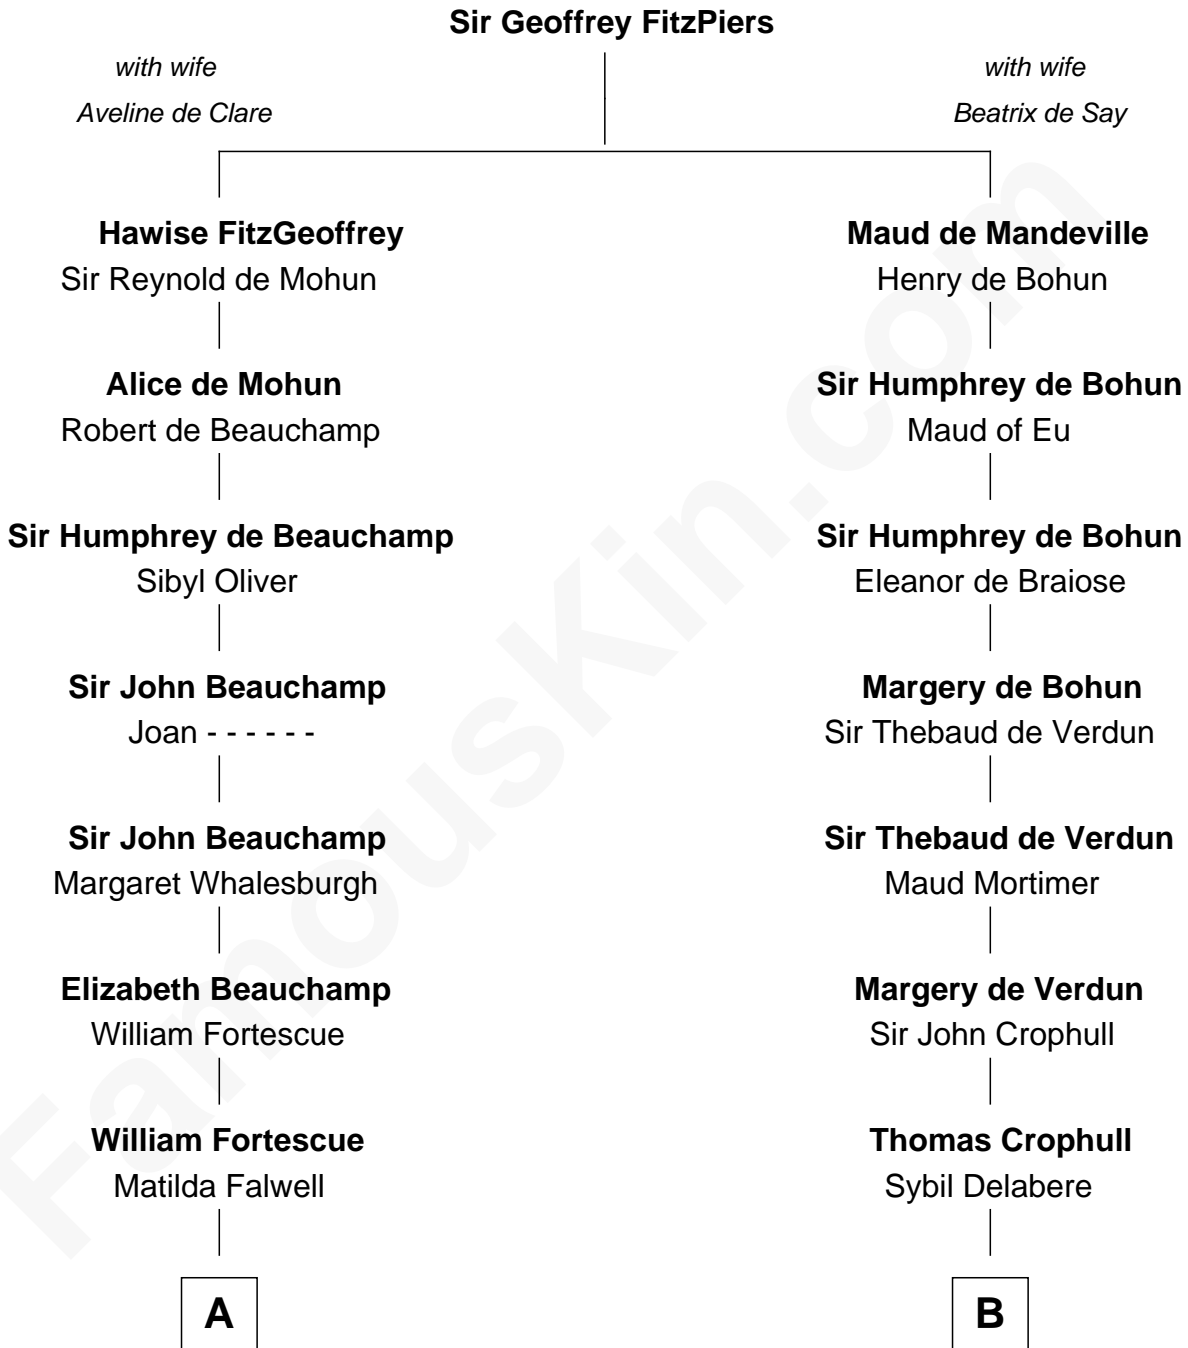

FamousKin.com

Relationship Chart of

Edith (Carow) Roosevelt

First Lady of President Theodore Roosevelt

20th cousin 1 time removed of

Button Gwinnett

Signer of the Declaration of Independence