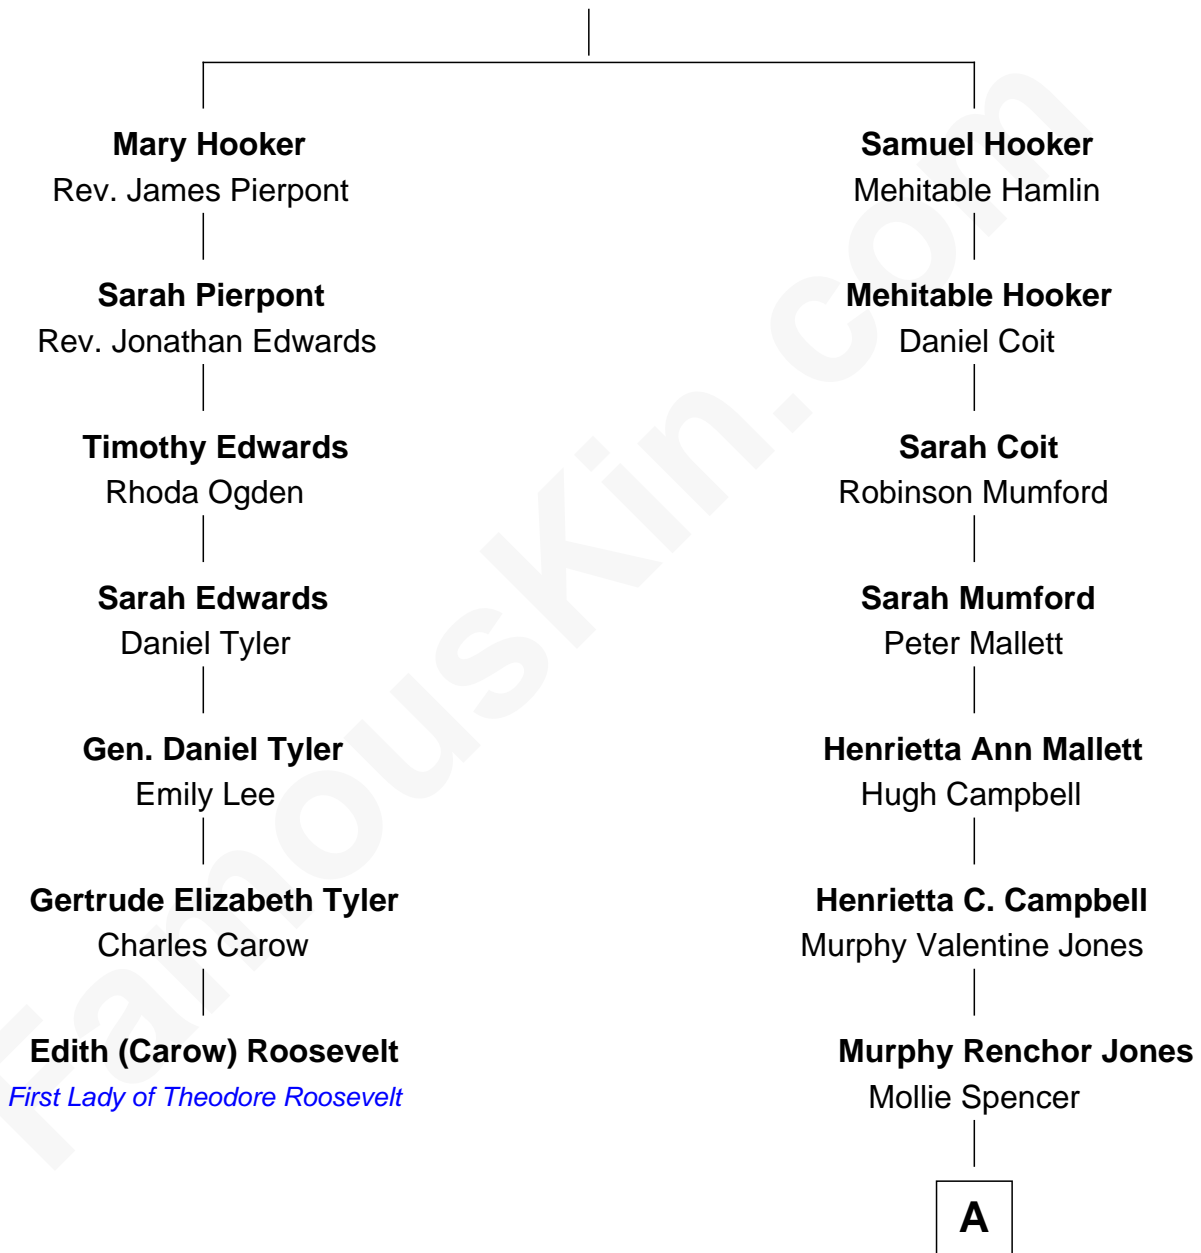

## Relationship Chart of

### Edith (Carow) Roosevelt

*First Lady of President Theodore Roosevelt*

6th cousin 2 times removed of

### Angela Y. Davis

*Civil Rights Activist and former Black Panther*

**Rev. Samuel Hooker**

Mary Willett

A

Benjamin Frank Davis

Sallye Margarite Bell

Angela Y. Davis