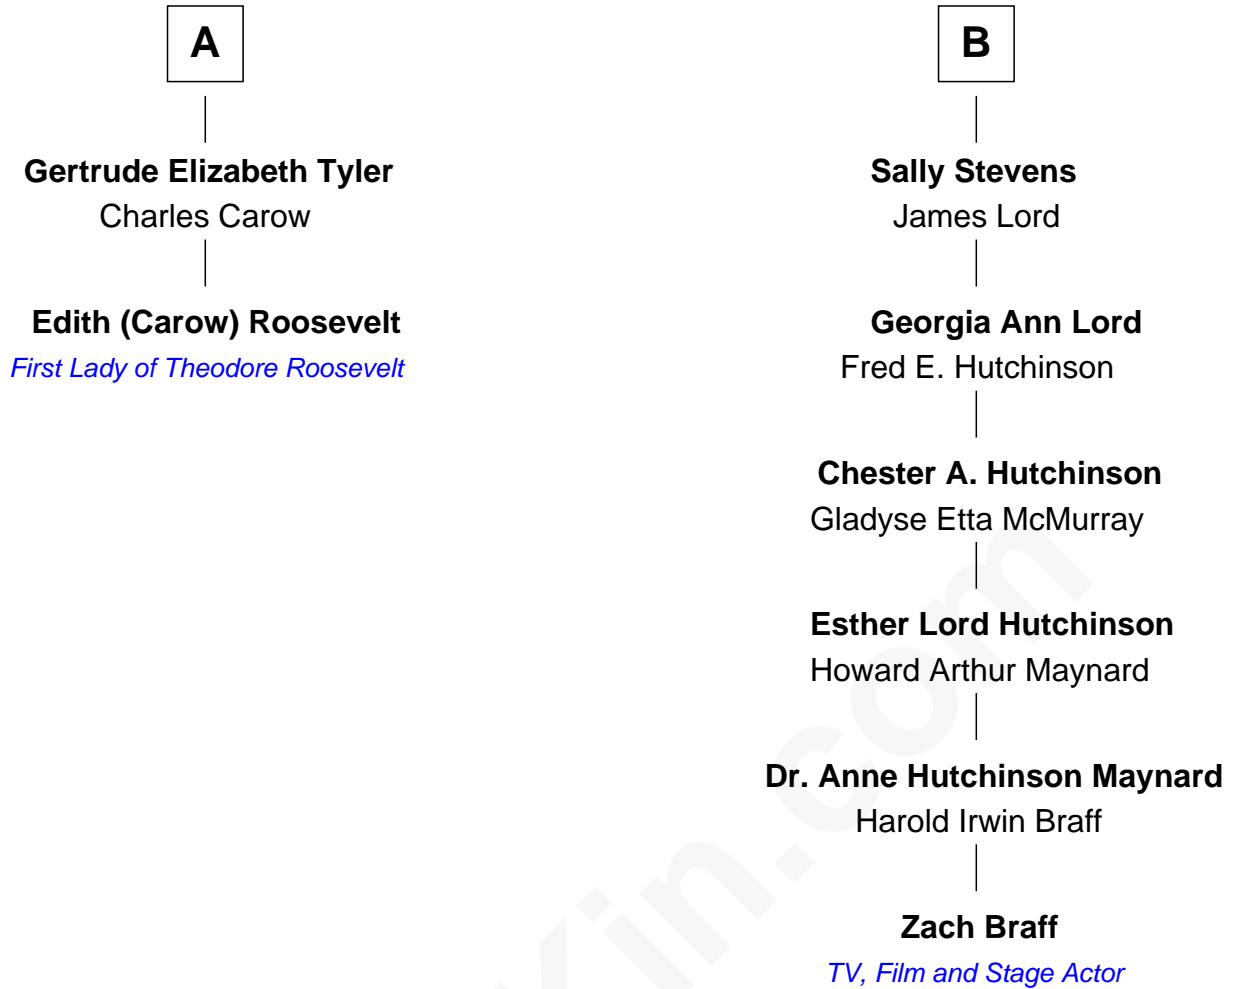

FamousKin.com

Relationship Chart of

Edith (Carow) Roosevelt

First Lady of President Theodore Roosevelt

8th cousin 4 times removed of

Zach Braff

TV, Film and Stage Actor

Thomas Gardner

Zach Braff photo by [AdamJaz](#)