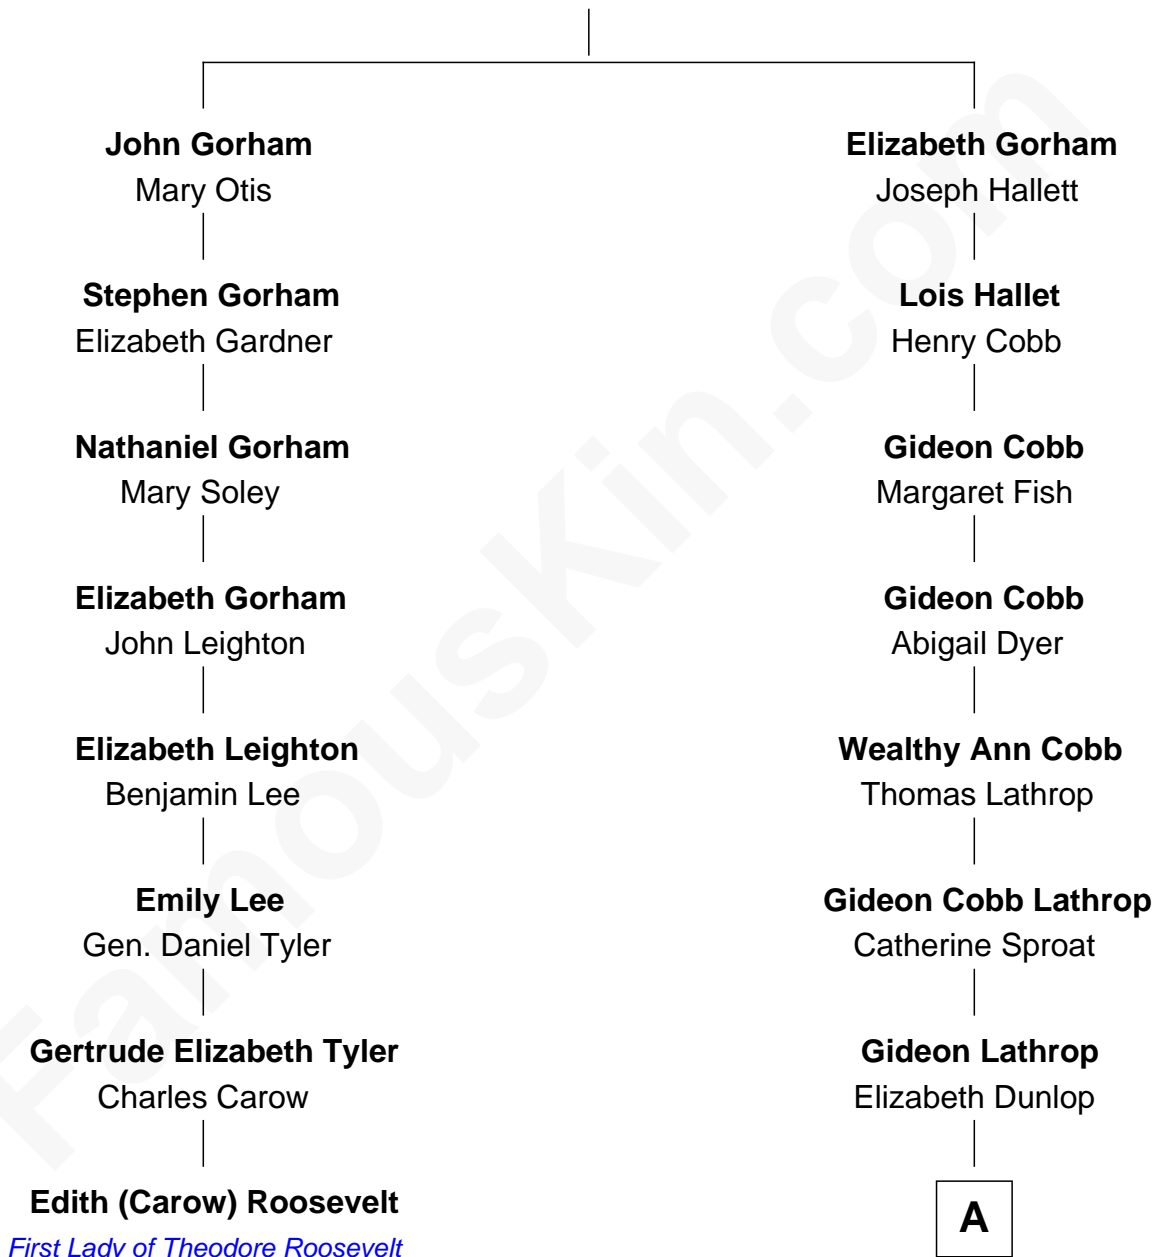

## Relationship Chart of

### Edith (Carow) Roosevelt

*First Lady of President Theodore Roosevelt*

7th cousin 3 times removed of

**Ann B. Davis**

*TV Actress*

**John Gorham**  
Desire Howland

**A**

**Helen Elizabeth Lathrop**

Francis H. Stott

**Arthur Curtiss Stott**

Harriet E. Evans

**Marguerite Stott**

Cassius Miles Davis

**Ann B. Davis**

*TV Actress*