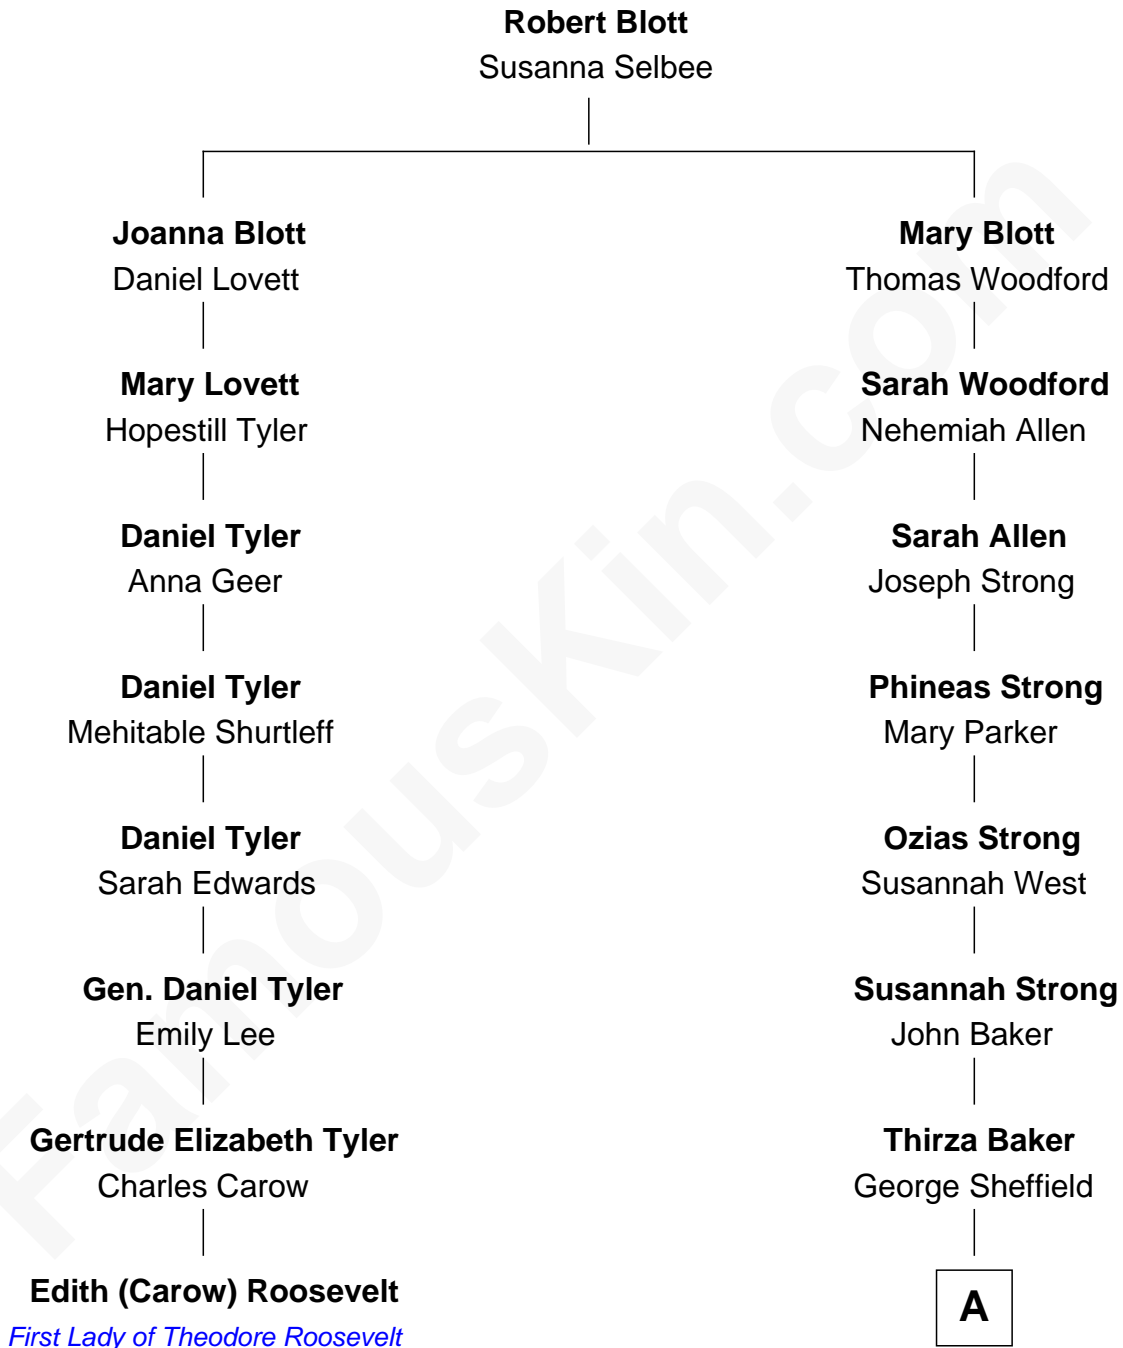

FamousKin.com

Relationship Chart of

Edith (Carow) Roosevelt

First Lady of President Theodore Roosevelt

7th cousin 4 times removed of

Glenn Close

Movie, Television, and Stage Actress

A

Betsey Sheffield
John Keyes Campbell

Mary L. Campbell
Charles Arthur Moore

Charles Arthur Moore
Elizabeth Hyde

Elizabeth Mary H. Moore
Dr. William Taliaferro Close

Glenn Close
Movie, Television, and Stage Actress