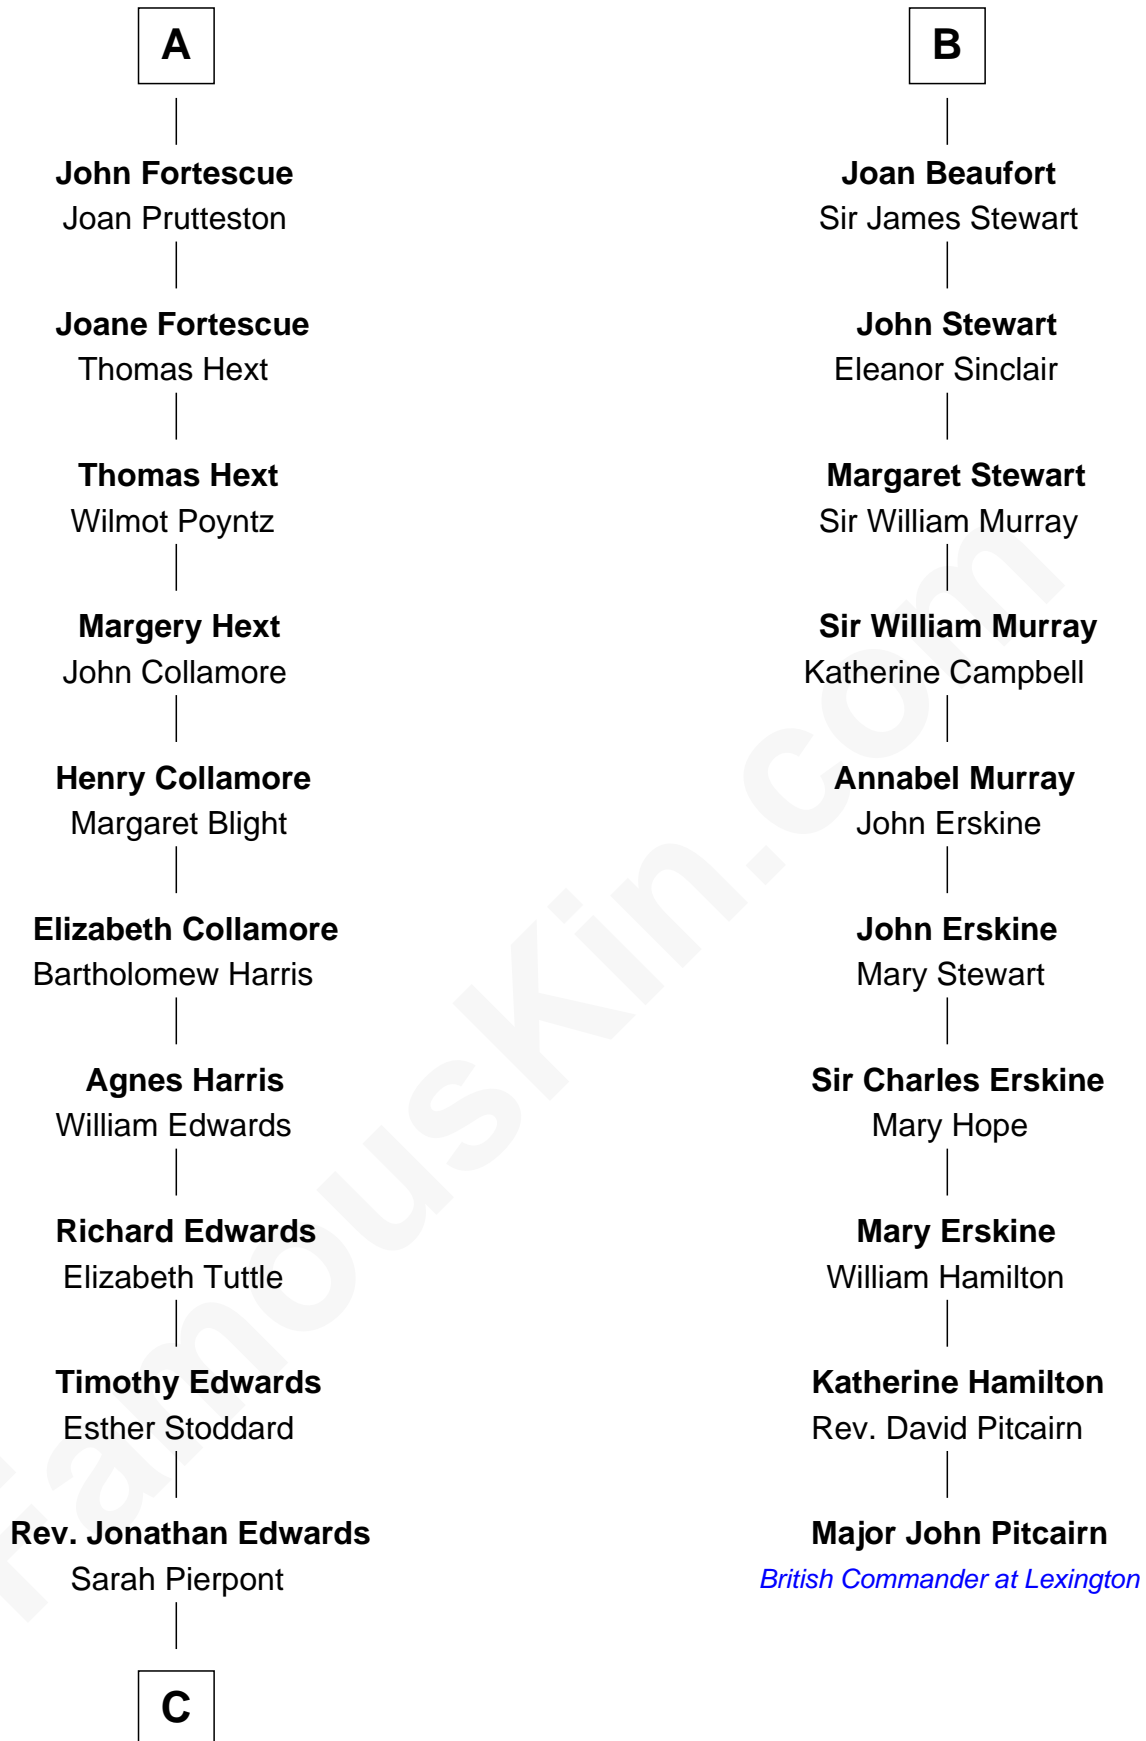

FamousKin.com

Relationship Chart of

Edith (Carow) Roosevelt

First Lady of President Theodore Roosevelt

16th cousin 5 times removed of

Major John Pitcairn

British Commander at Battle of Lexington

C

—
Timothy Edwards

Rhoda Ogden

—
Sarah Edwards

Daniel Tyler

—
Gen. Daniel Tyler

Emily Lee

—
Gertrude Elizabeth Tyler

Charles Carow

—
Edith (Carow) Roosevelt

First Lady of Theodore Roosevelt

FamousKin.com