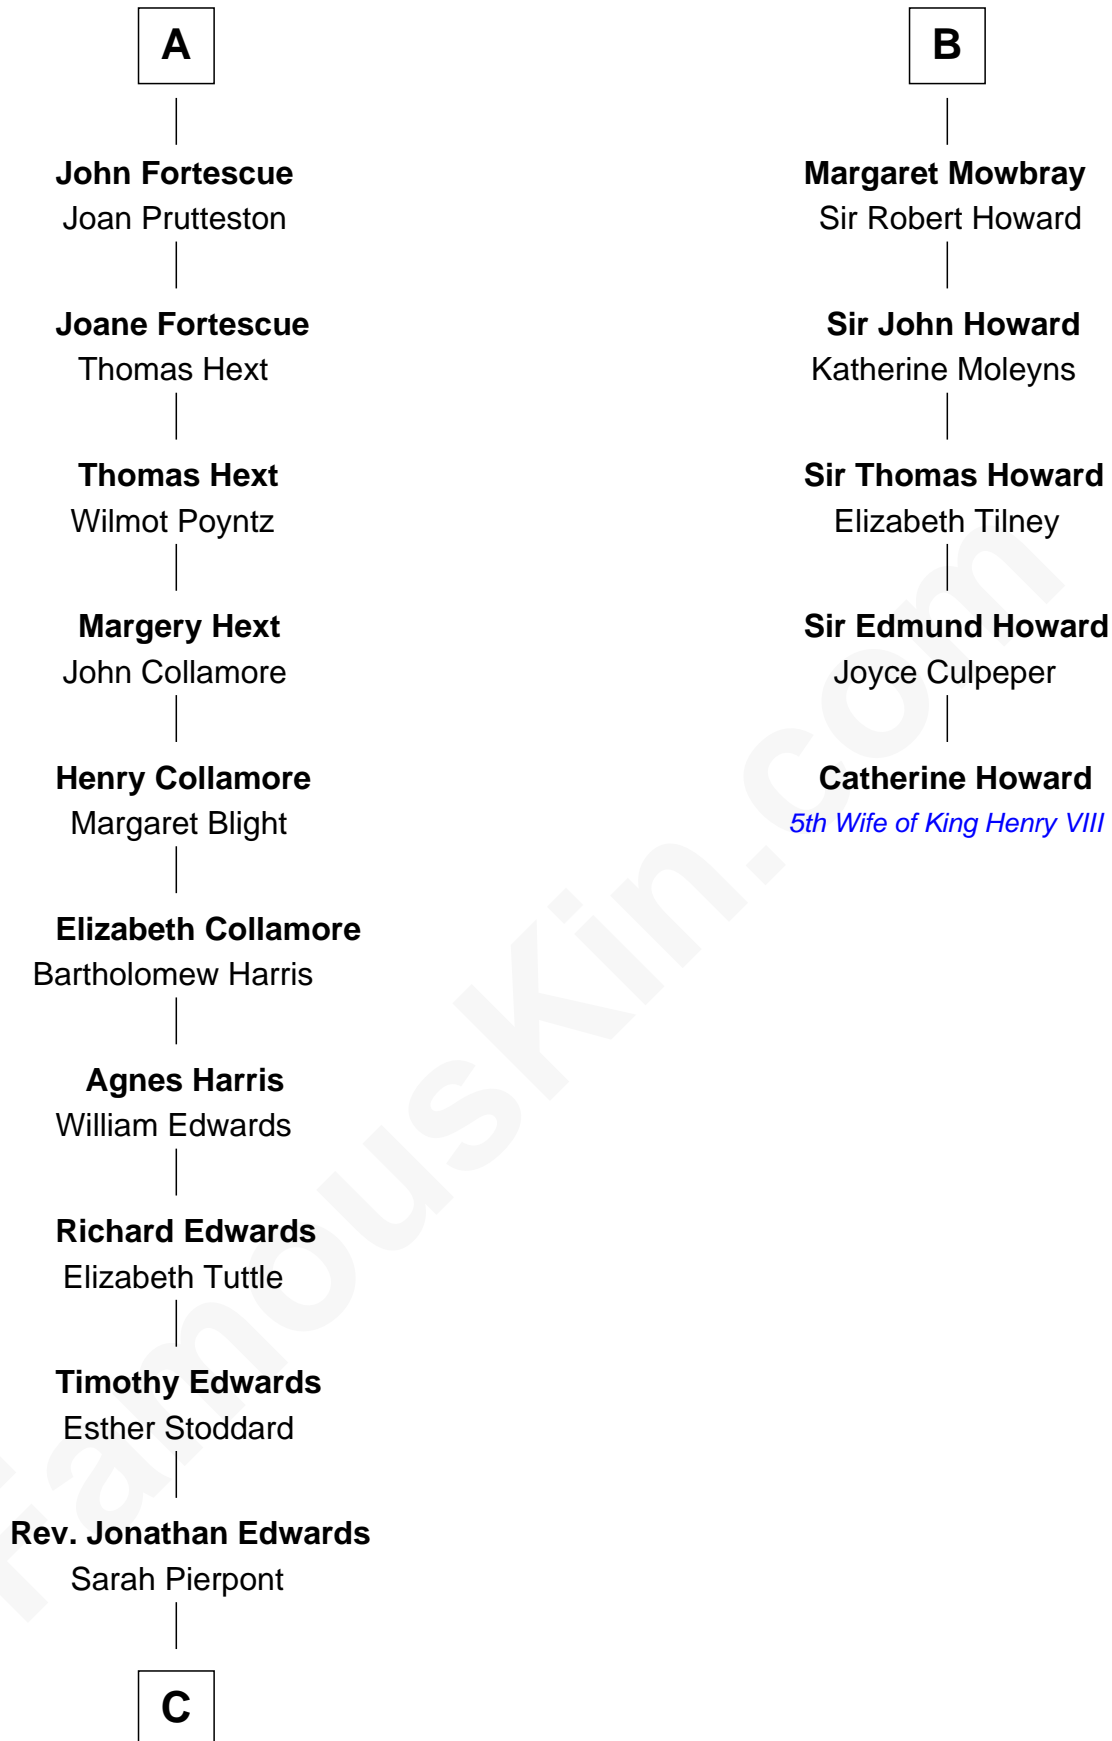

FamousKin.com

Relationship Chart of

Edith (Carow) Roosevelt

First Lady of President Theodore Roosevelt

11th cousin 10 times removed of

Catherine Howard

5th Wife of King Henry VIII

Sir Geoffrey FitzPiers

Aveline de Clare

C

—
Timothy Edwards

Rhoda Ogden

—
Sarah Edwards

Daniel Tyler

—
Gen. Daniel Tyler

Emily Lee

—
Gertrude Elizabeth Tyler

Charles Carow

—
Edith (Carow) Roosevelt

First Lady of Theodore Roosevelt