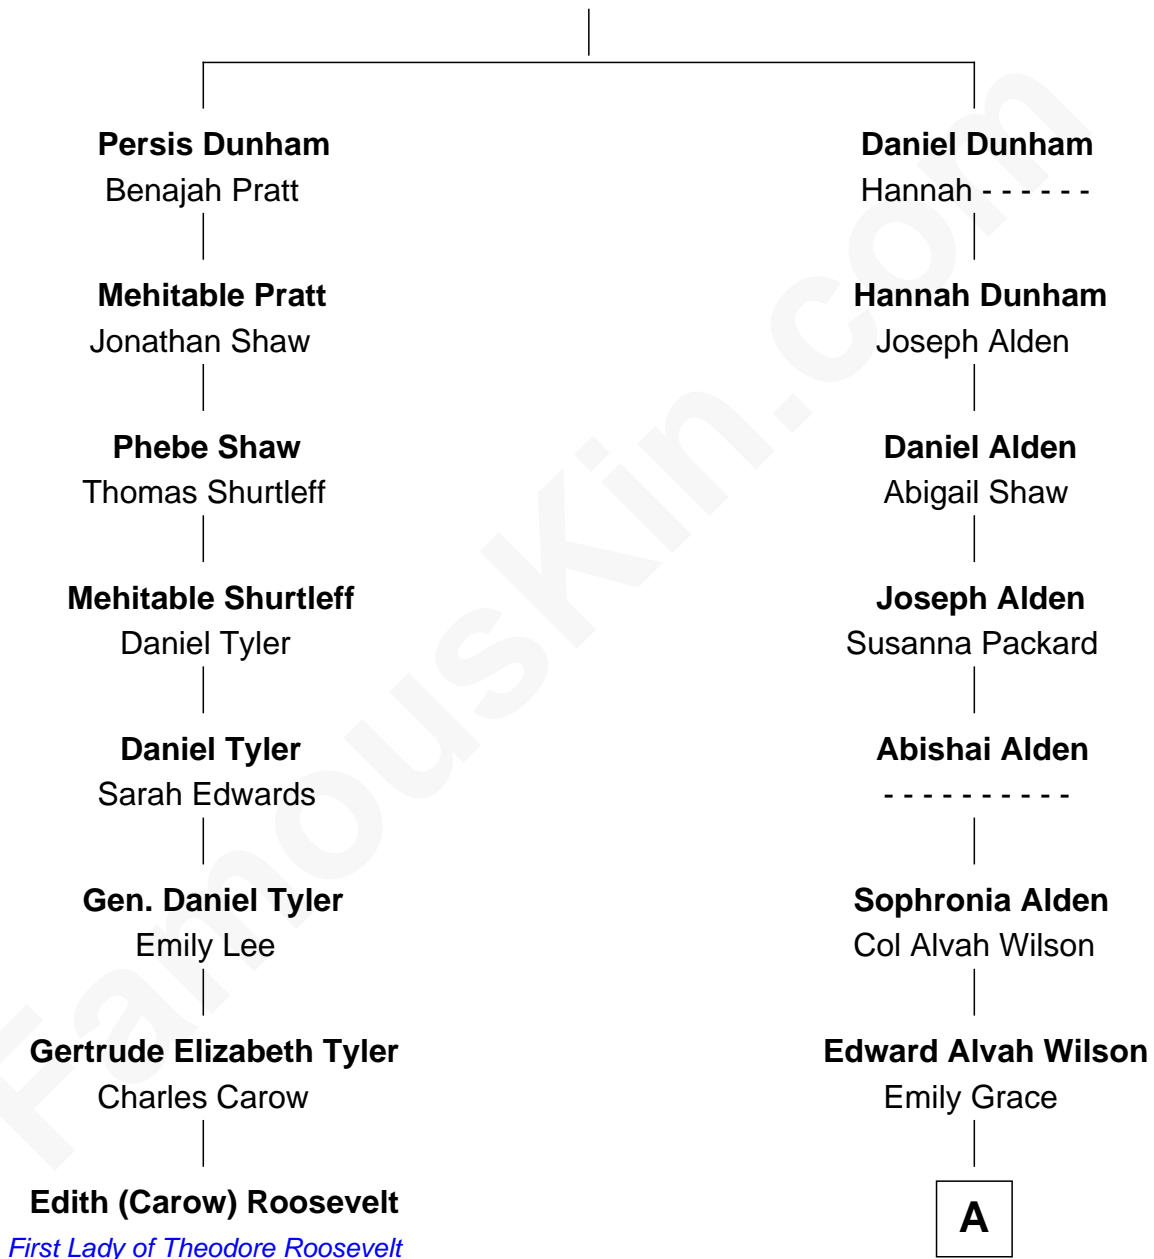

## Relationship Chart of

### Edith (Carow) Roosevelt

*First Lady of President Theodore Roosevelt*

7th cousin 2 times removed of

**James Merrill**

*Pulitzer Prize Winning Poet*

**John Dunham**

Abigail Barlow

A

**Octavia Wilson**  
Dr. Charles Morton Merrill

**Charles Edward Merrill**  
Hellen Ingram

**James Merrill**  
*Pulitzer Prize Winning Poet*