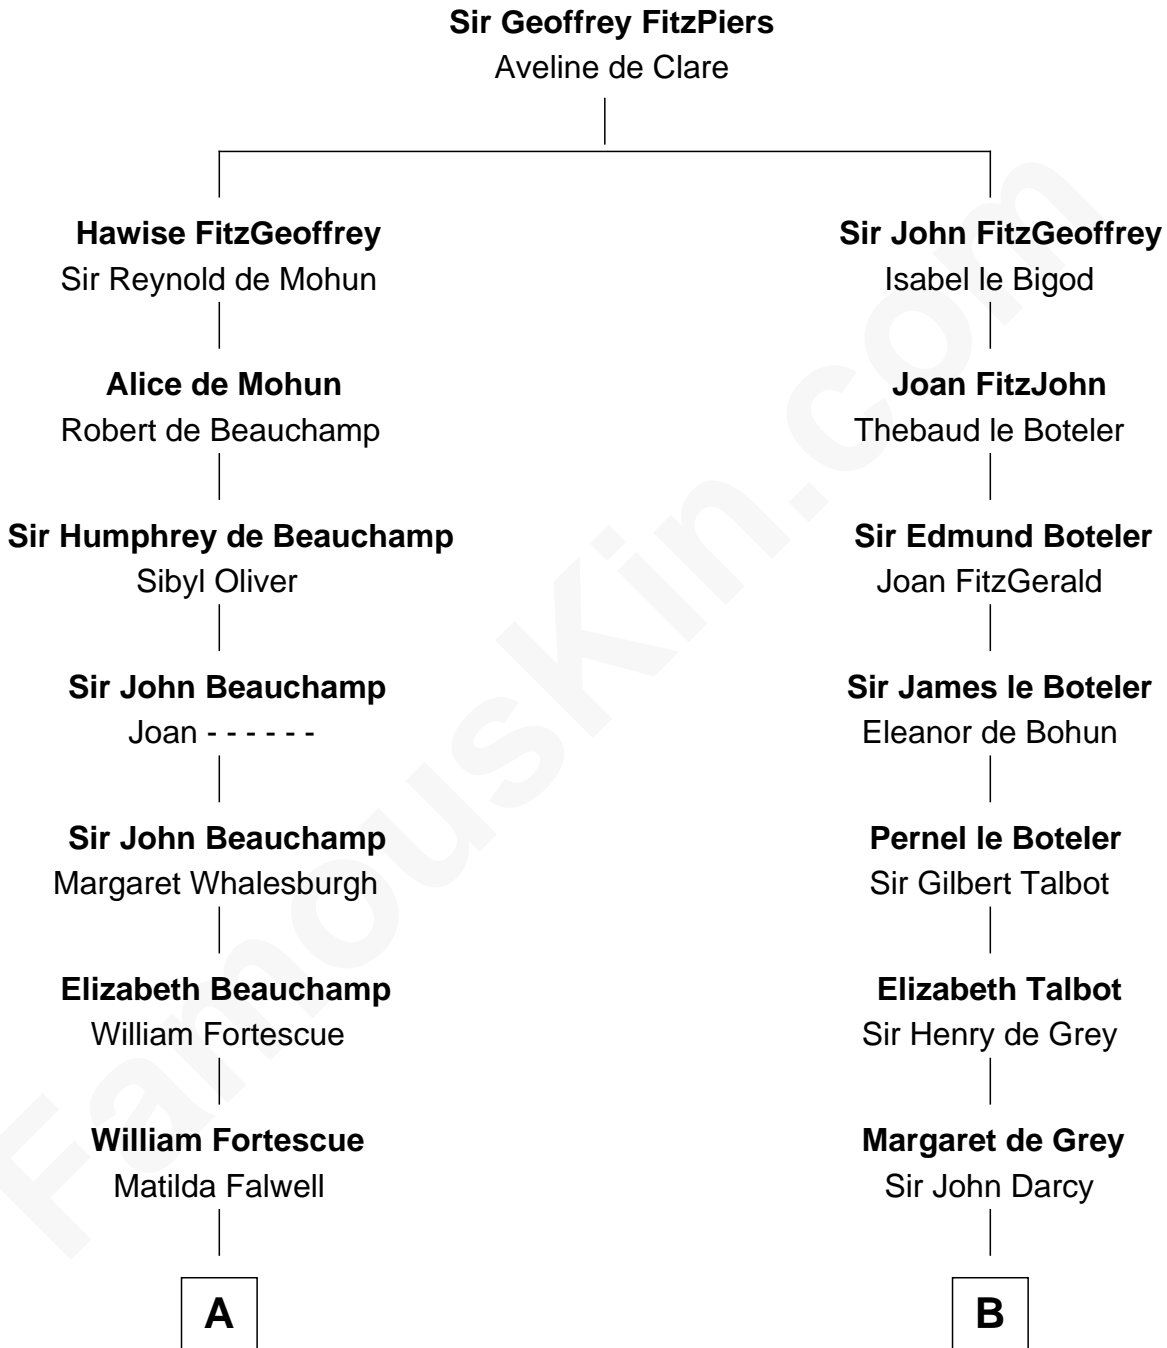

FamousKin.com

Relationship Chart of

Edith (Carow) Roosevelt

First Lady of President Theodore Roosevelt

18th cousin 3 times removed of

Robert Treat Paine

Signer of the Declaration of Independence

C

Timothy Edwards

Rhoda Ogden

Sarah Edwards

Daniel Tyler

Gen. Daniel Tyler

Emily Lee

Gertrude Elizabeth Tyler

Charles Carow

Edith (Carow) Roosevelt

First Lady of Theodore Roosevelt

D

Eunice Treat

Thomas Paine

Robert Treat Paine

Signer of Declaration of Independence

FamousKin.com