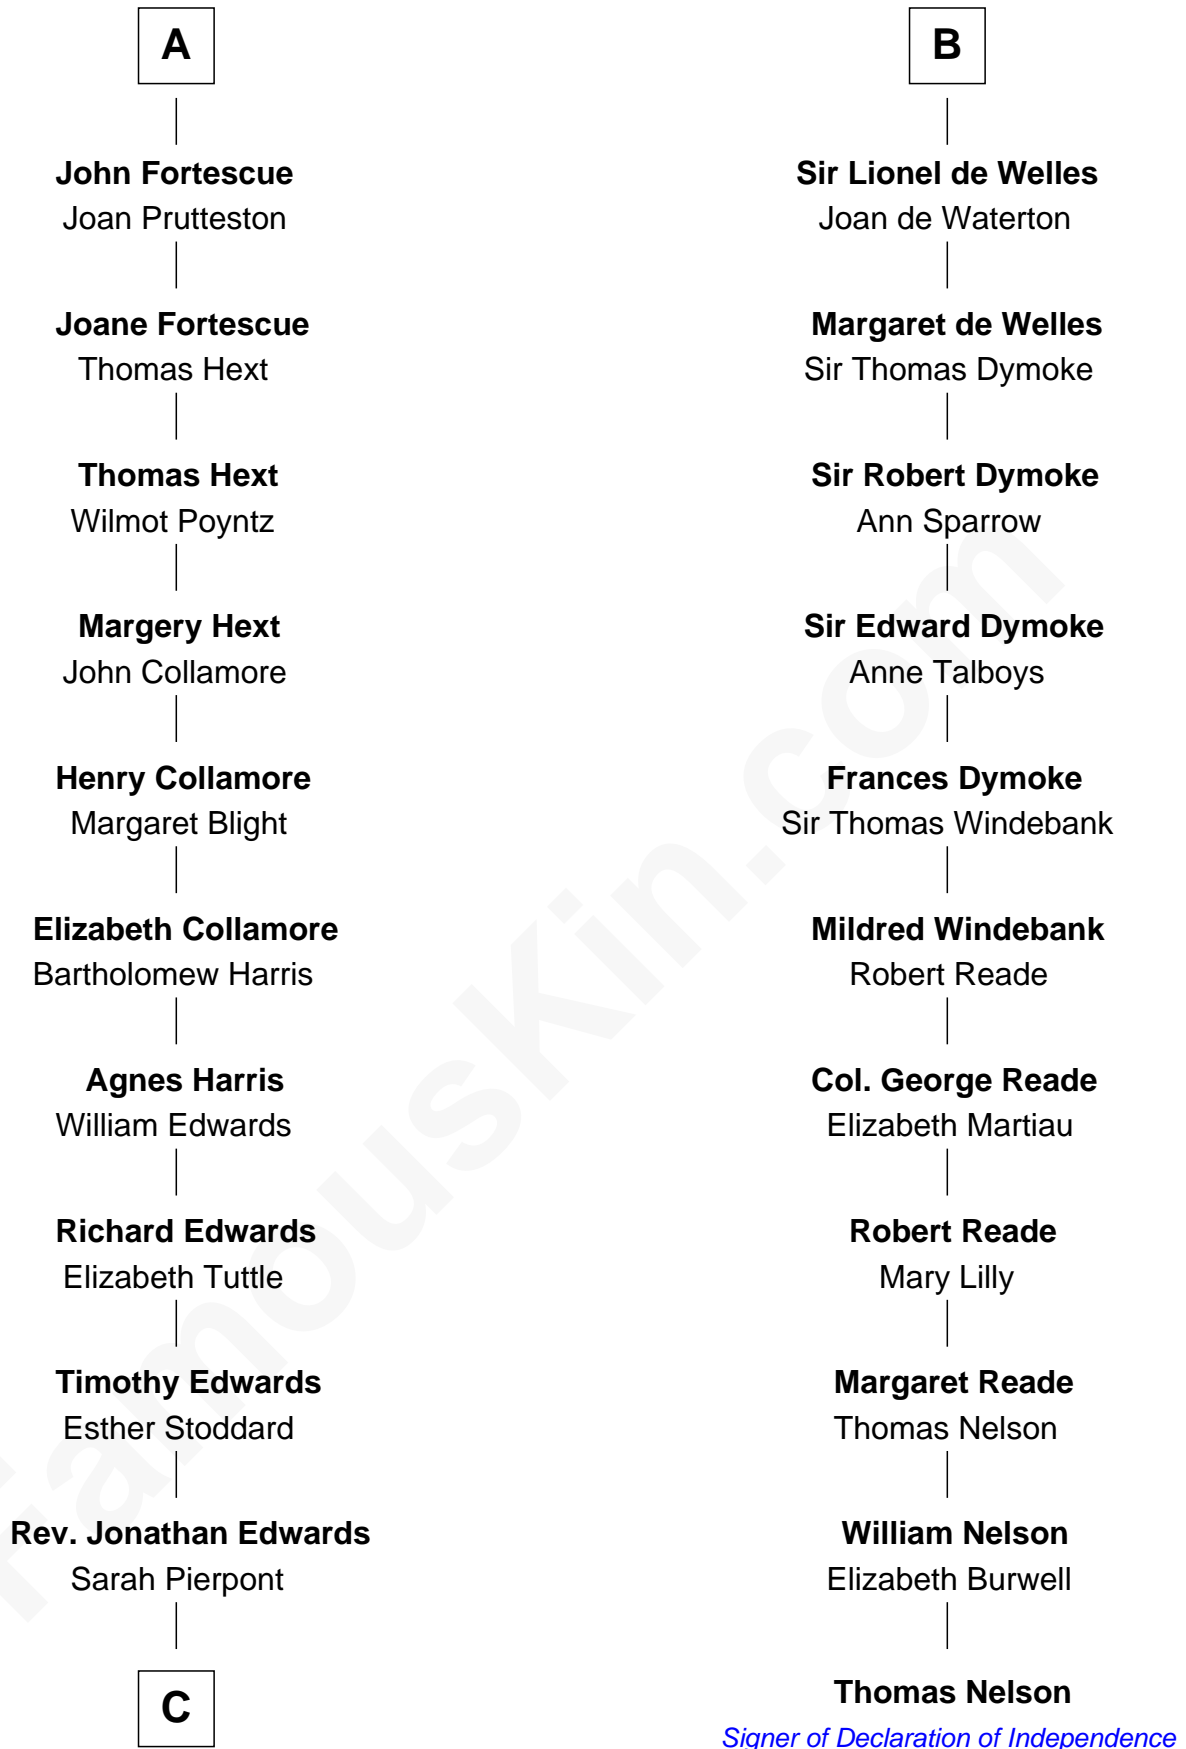

FamousKin.com

Relationship Chart of

Edith (Carow) Roosevelt

First Lady of President Theodore Roosevelt

17th cousin 4 times removed of

Thomas Nelson

Signer of the Declaration of Independence

C

Timothy Edwards

Rhoda Ogden

Sarah Edwards

Daniel Tyler

Gen. Daniel Tyler

Emily Lee

Gertrude Elizabeth Tyler

Charles Carow

Edith (Carow) Roosevelt

First Lady of Theodore Roosevelt

FamousKin.com